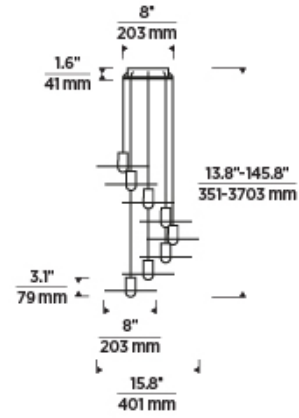

Natural Brass

LAMPING

Includes 120V-277V 34.4 watts, 1816 delivered lumens, 3000K LED module. Dimmable with most LED compatible ELV and TRIAC dimmers. Ships with 11 feet of field-cutttable matte black cord. Can be installed on a sloped ceiling up to 45° when swag hooks are used.

NOTES _____

EAVES 8 LIGHT CHANDELIER

VISUAL COMFORT & CO.

SPECIFICATIONS

PRIMARY MATERIAL	Aluminum or Brass
SHADE MATERIAL	Acrylic
NET WEIGHT	11.5 lbs
HEIGHT	3.1in
WIDTH	15.8in
LENGTH	15.8in
UP LIGHT / DOWN LIGHT / BOTH?	
WET LISTED	
DAMP LISTED	
DRY LISTED	
MIN. HANGING HEIGHT	13.8in
MAX HANGING HEIGHT	133.8in
TOTAL CORD LENGTH	132in
TOTAL STEM LENGTH	
STEM QTY	
SLOPED CEILING ADAPTABLE?	N/A
GENERAL LISTING	ETL Listed
INCLUDES	

LAMPING SPECIFICATIONS

	LED LAMP	INTEGRATED LED	NON LED	NO LAMP
DELIVERED LUMENS		1816		
WATTS		4.3		
MAX WATTAGE PER BULB		34.4W		
		Universal 120V-277V ELV, TRIAC		
CCT		3000K		
CRI		90 CRI		
LED LIFETIME		>50000		
L70				
AVERAGE BULB HOURS				
FIELD SERVICEABLE LED				
LAMP BASE		Integrated LED		
LAMP SHAPE		Integrated LED		
LAMP INCLUDED?		True		
WARRANTY**		5 Years		