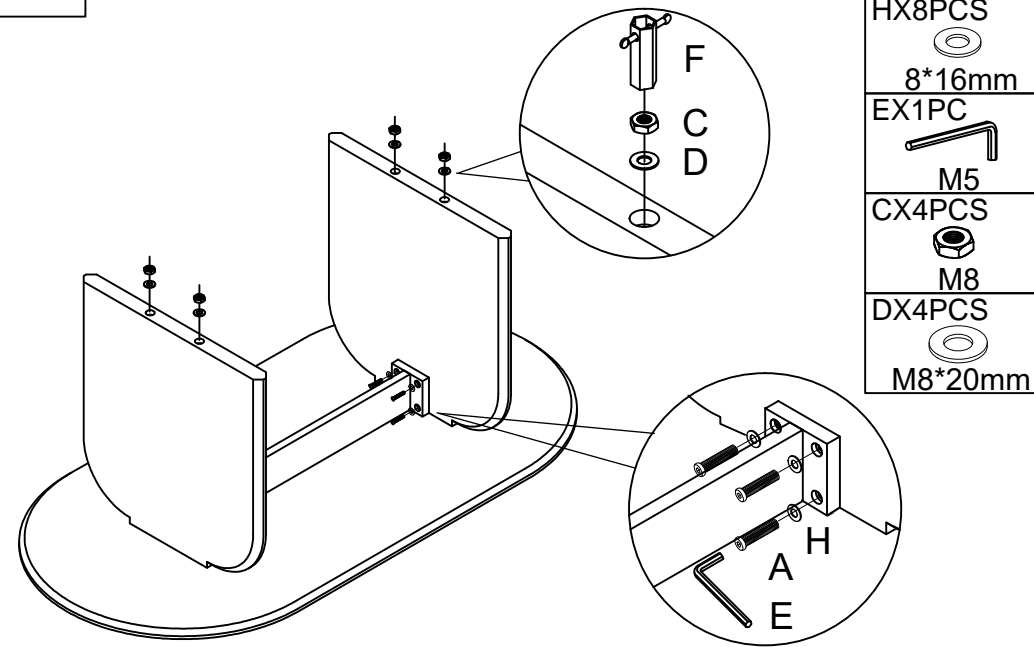

ASSEMBLY INSTRUCTION

Dining Table

Hardware list

LABEL	SPARE PARTS	DESCRIPTION	SIZE	QTY
A		Screw	M8*35mm	12
B		Twin screw rod	M8*750mm	4
C		Nuts	M8	4
D		Washer	M8*20mm	4
E		Allen key	M5	1
F		Socket wrench	M8	1
G		Wooden dowels	8*40mm	4
H		Washer	M8*16mm	12

Component List

LABEL	SPARE PARTS	DESCRIPTION	QTY
1		Table Top & Shelf	1
2		Table legs	2
3		Connecting plate	1
4		Connecting plate	2

2

4

3

5