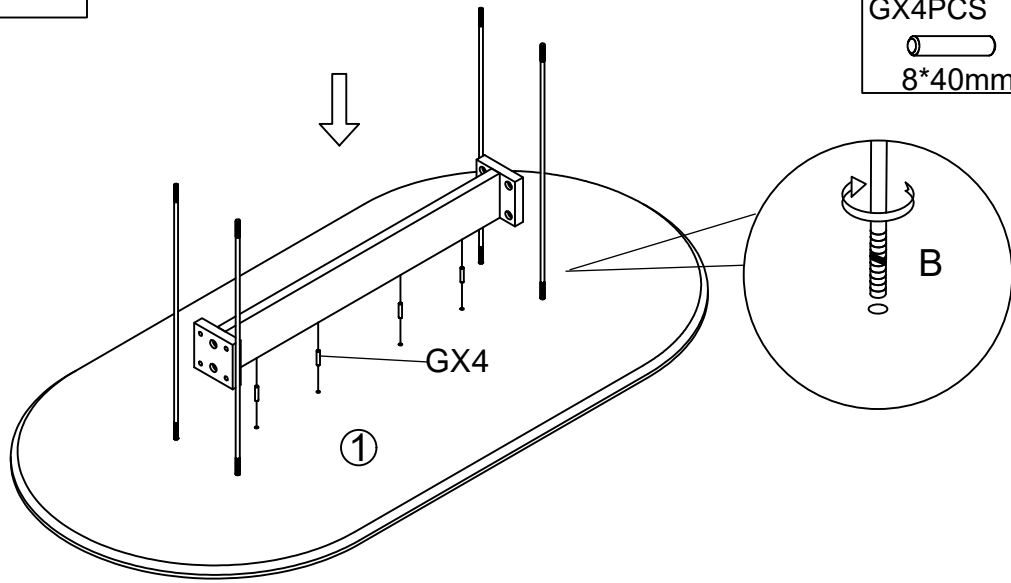

ASSEMBLY INSTRUCTION

Dining Table

Hardware list

LABEL	SPARE PARTS	DESCRIPTION	SIZE	QTY
A		Screw	M8*35mm	12
B		Twin screw rod	M8*750mm	4
C		Nuts	M8	4
D		Washer	M8*20mm	4
E		Allen key	M5	1
F		Socket wrench	M8	1
G		Wooden dowels	8*40mm	4
H		Washer	M8*16mm	12

Component List

LABEL	SPARE PARTS	DESCRIPTION	QTY
1		Table Top & Shelf	1
2		Table legs	2
3		Connecting plate	1
4		Connecting plate	2

2

4

3

5