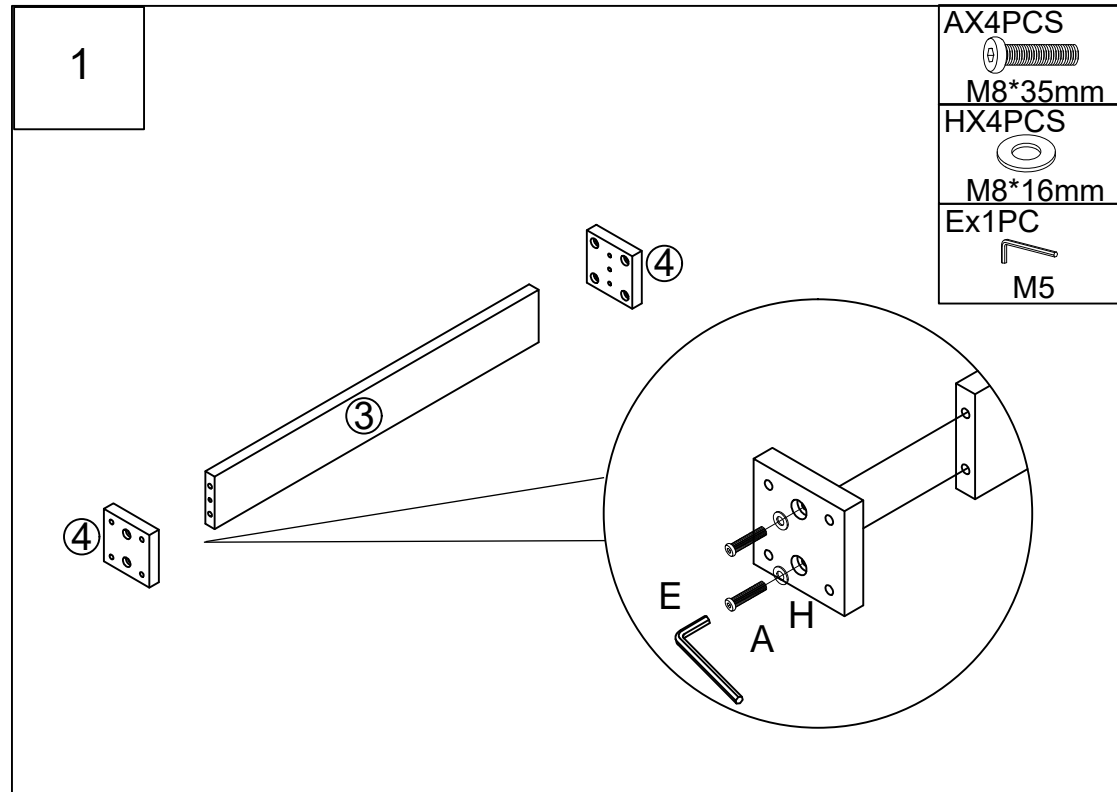

ASSEMBLY INSTRUCTION

Dining Table

Hardware list

LABEL	SPARE PARTS	DESCRIPTION	SIZE	QTY
A		Screw	M8*35mm	12
B		Twin screw rod	M8*750mm	4
C		Nuts	M8	4
D		Washer	M8*20mm	4
E		Allen key	M5	1
F		Socket wrench	M8	1
G		Wooden dowels	8*40mm	4
H		Washer	M8*16mm	12

Component List

LABEL	SPARE PARTS	DESCRIPTION	QTY
1		Table Top & Shelf	1
2		Table legs	2
3		Connecting plate	1
4		Connecting plate	2

2

4

3

5