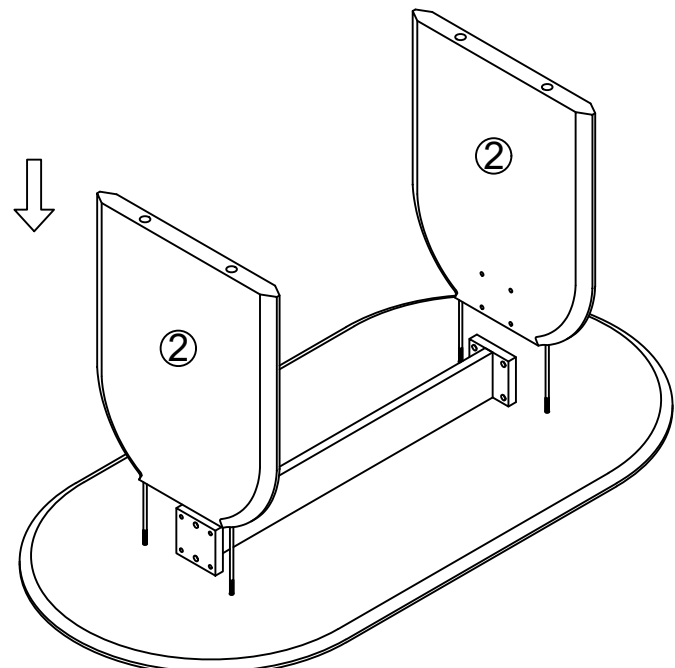

ASSEMBLY INSTRUCTION

Dining Table

Hardware list

LABEL	SPARE PARTS	DESCRIPTION	SIZE	QTY
A		Screw	M8*35mm	12
B		Twin screw rod	M8*750mm	4
C		Nuts	M8	4
D		Washer	M8*20mm	4
E		Allen key	M5	1
F		Socket wrench	M8	1
G		Wooden dowels	8*40mm	4
H		Washer	M8*16mm	12

Component List

LABEL	SPARE PARTS	DESCRIPTION	QTY
1		Table Top & Shelf	1
2		Table legs	2
3		Connecting plate	1
4		Connecting plate	2

2

4

3

5