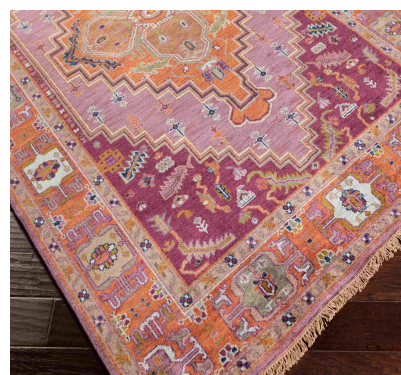

Zeus ZEU-7820

CORNER DETAIL

DETAILS

100% NZ Wool
Hand Knotted
Low Pile
Thickness: 0.59"
Made in India

SIZES AVAILABLE

2' x 3'	8' Round
3'9" x 5'9"	10' Round
5'6" x 8'6"	18" Sample
8' x 11'	Custom Sizes Available
9' x 13'	
10' x 14'	
12' x 15'	
2'6" x 8'	
3' x 12'	