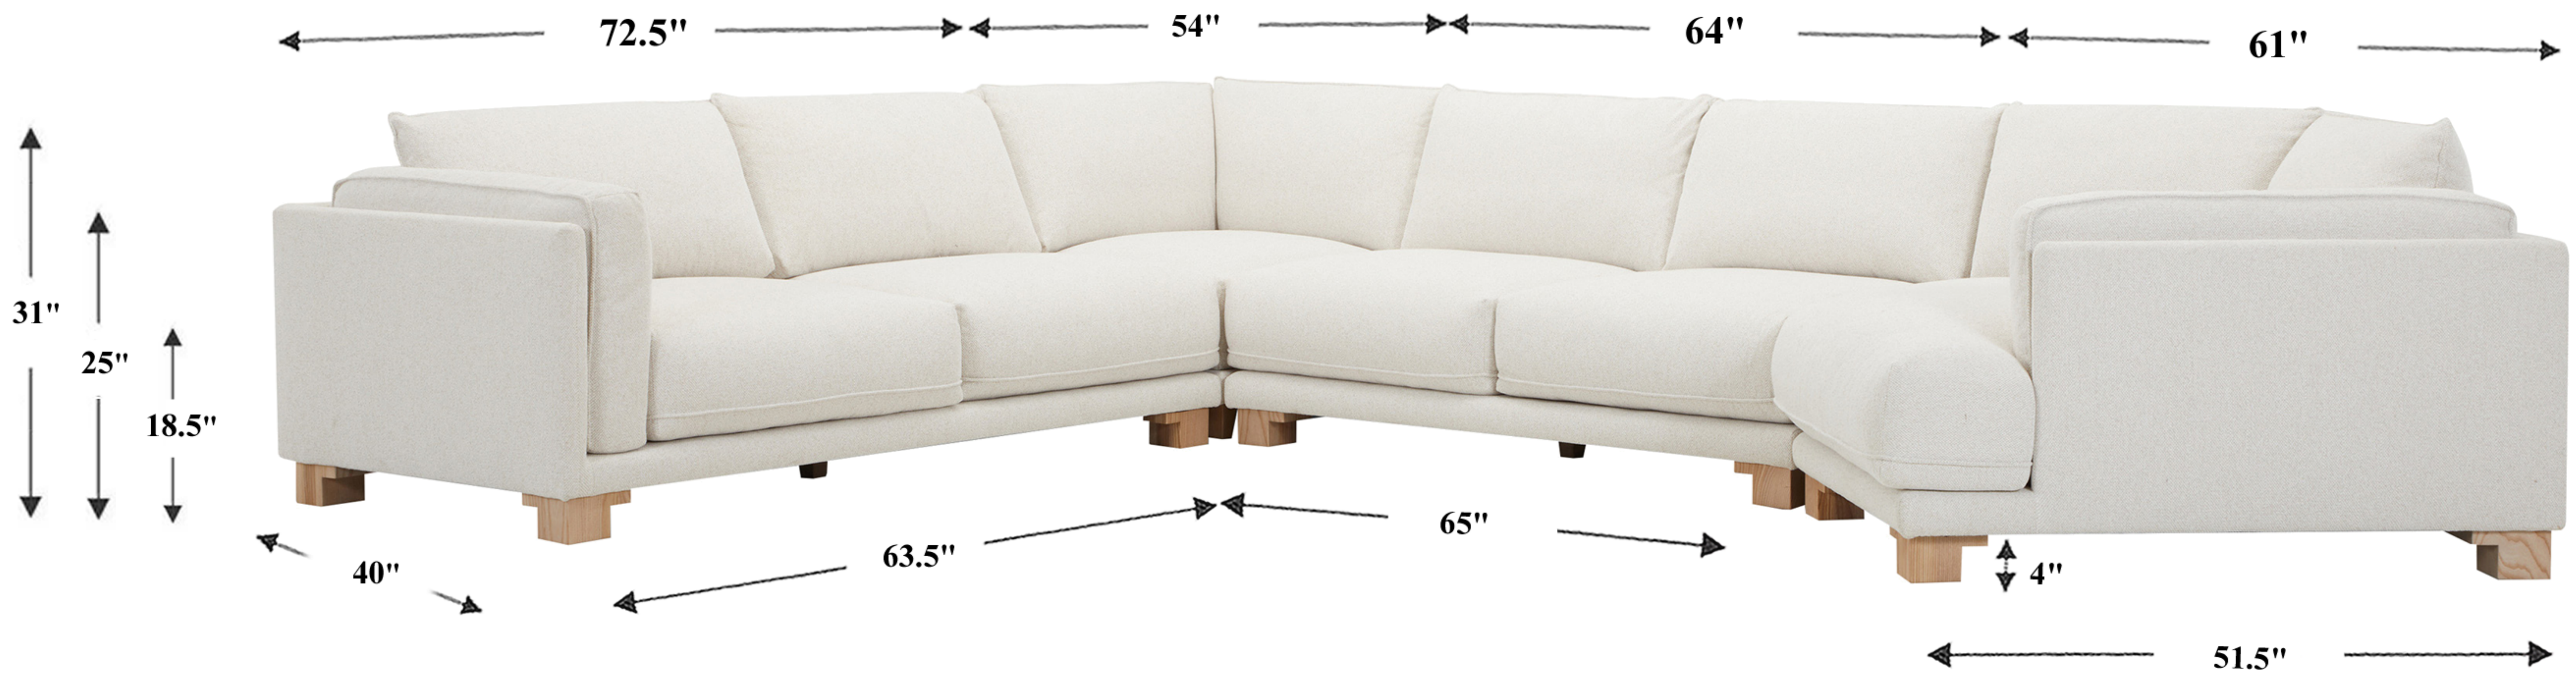

4 Piece Modular Sectional

Overall Dimensions	161.75" x 111.75" x 31"
Overall Width	161.75"
Overall Depth	111.75"
Overall Height	25" - 31"
Overall Weight	357 lbs.
Wedge Seat Width	35.5"
Wedge Seat Depth	34.5"
Foot Height	4"
Additional Pillows	18.5" x 7.5" x 18.5"

Seat Depth	28.5"
Seat Height	18.5"
Arm Width	3"
Arm Depth	26.5"
Arm Height without Cushion	25"
Arm Height with Cushion	28.5"
Back Height without Cushion	25"
Back Height with Cushion	31"