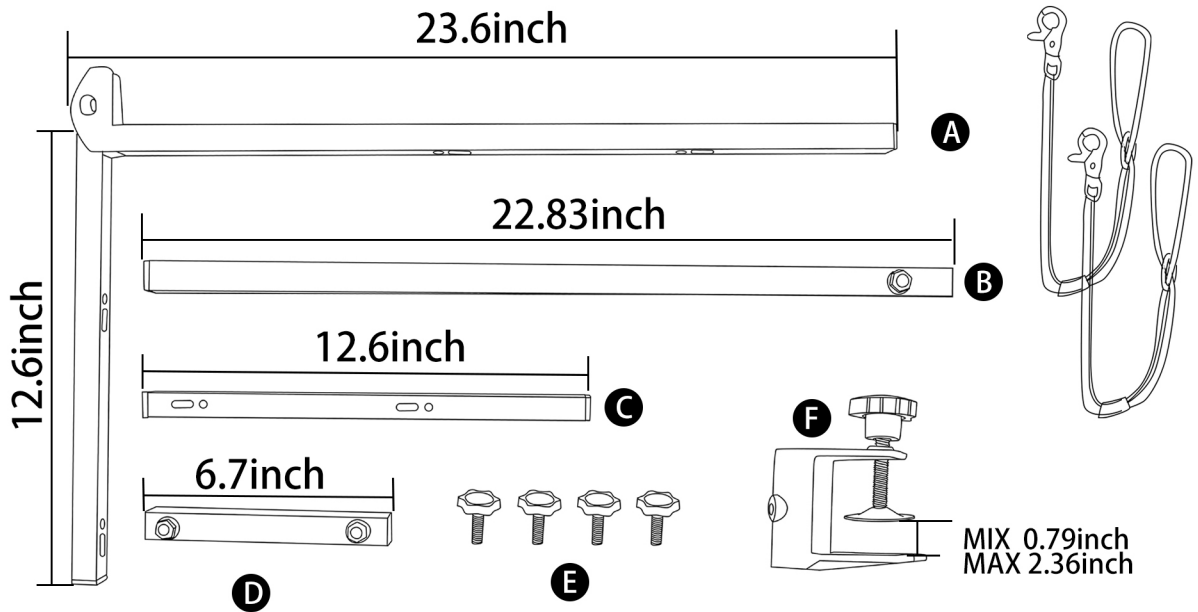

Confote Portable Grooming Arms

Schematic diagram of parts

Parts List:

- | | | |
|--|---|---|
| A 23.6 inch Rotating Stainless steel pipe | B 22.8 inch Stainless steel pipe | C 12.6 inch Stainless steel pipe |
| D 6.7 inch Stainless steel pipe | E The clip | F The chain |

Part installation instructions

Installation Method could be chosen according to the size of the dog

Please feel free to contact us if you have any questions or problems, you can reach our support at: CUSTOMERSERVICE@CONFOTE.COM