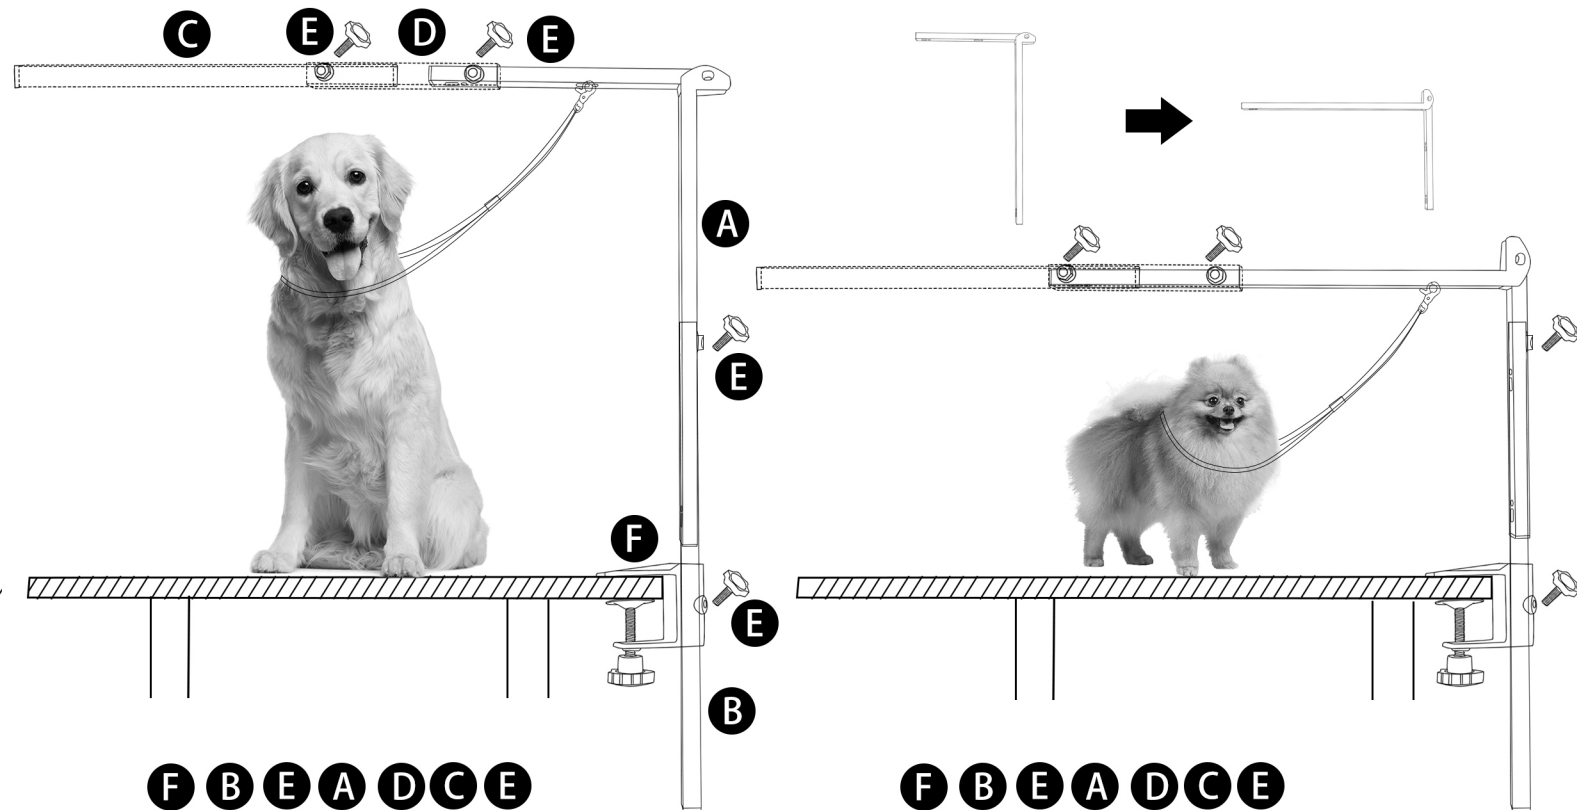

Part installation instructions

Installation Method could be chosen according to the size of the dog

Please feel free to contact us if you have any questions or problems, you can reach our support at: CUSTOMERSERVICE@CONFOTE.COM