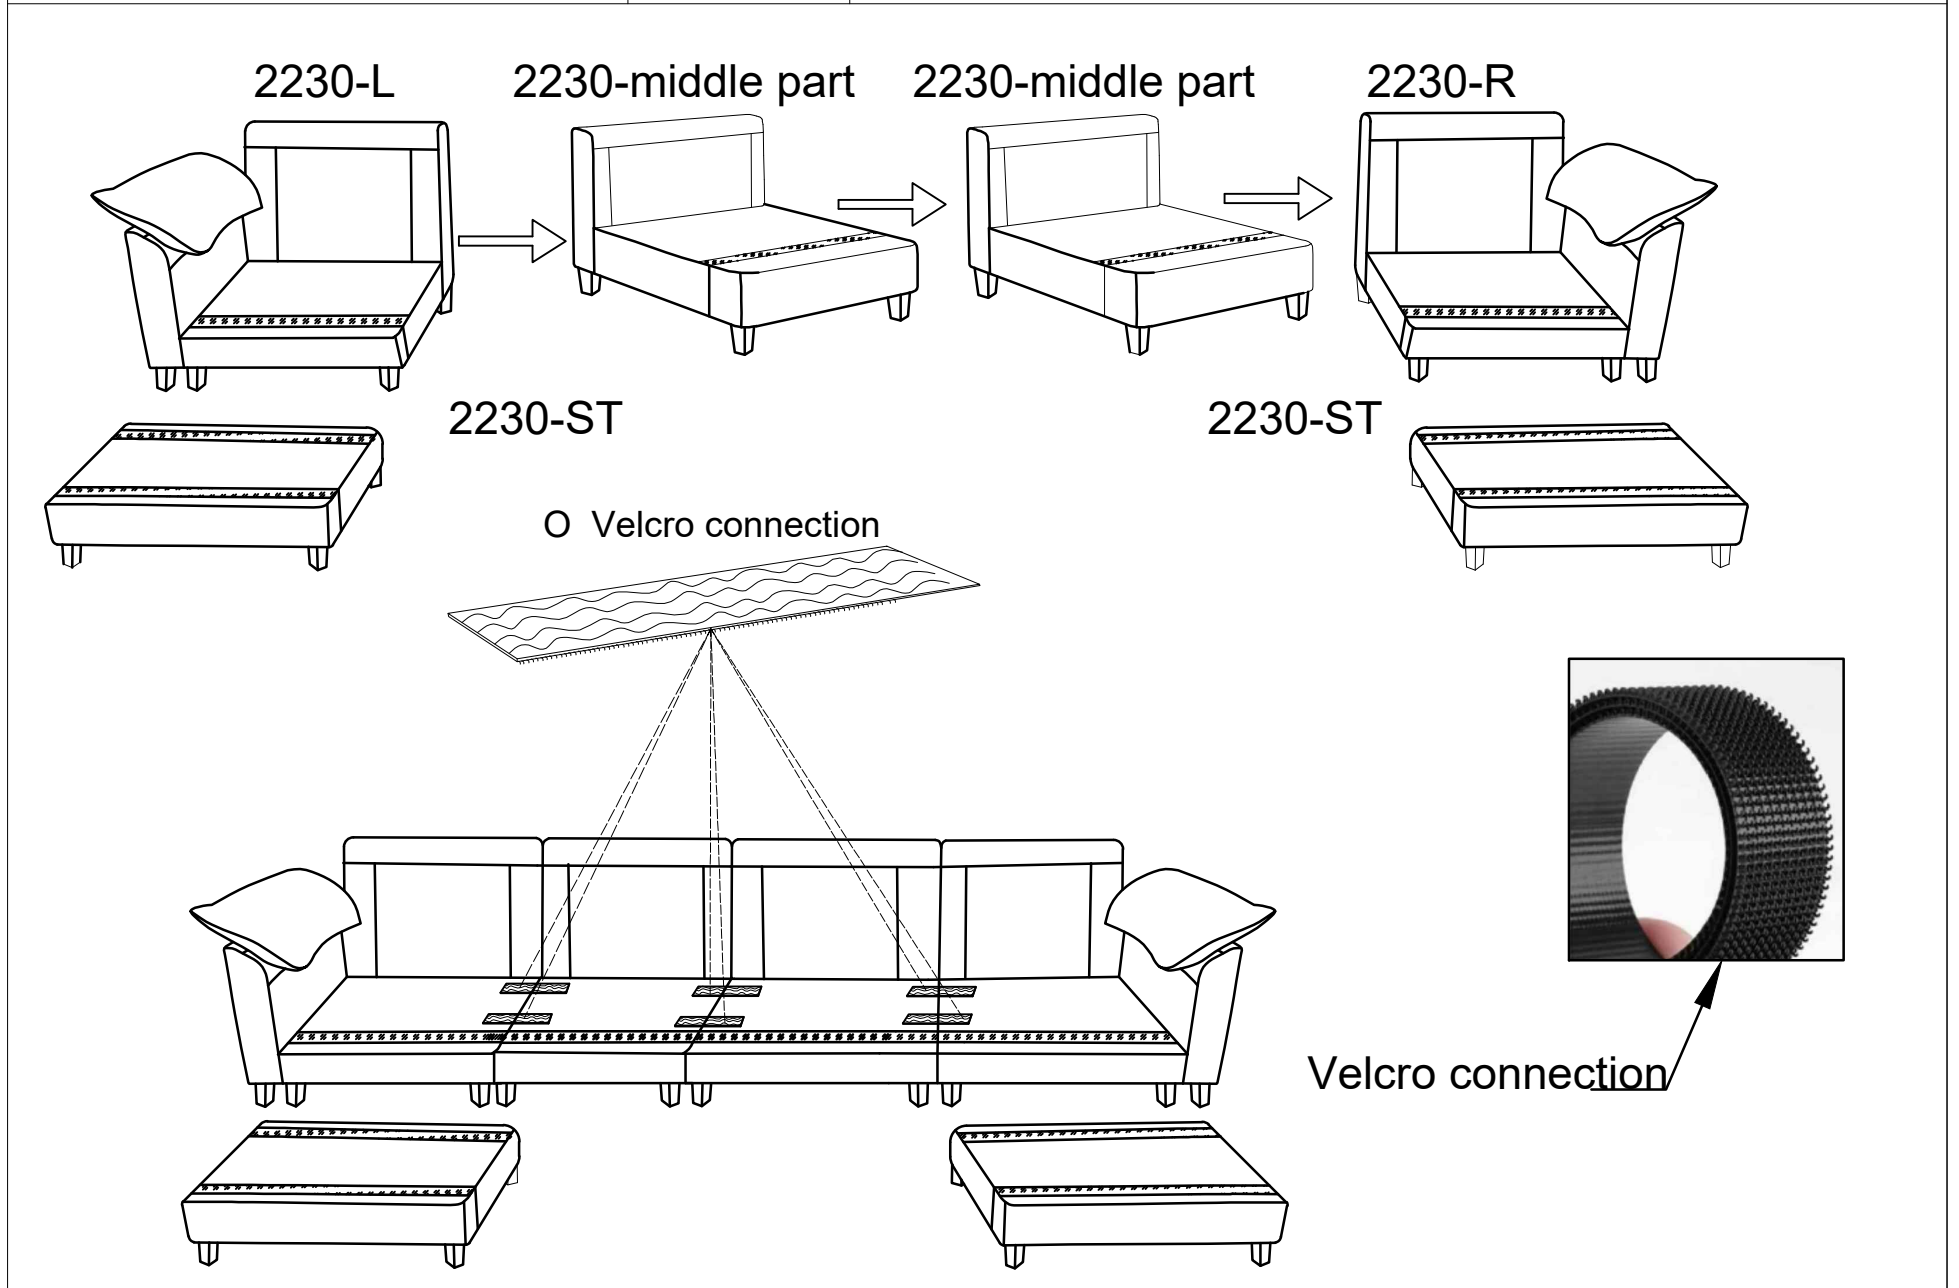

SIDE ACCESSORY KIT

N

x4

x4

ASSEMBLY INSTRUCTION

Step1: Assemble the feet clockwise

Step2:

Step3

2230 PARTS		Quantity	2230 SECTIONAL SOFA
	2230-L	X1	
	2230-Middle Seat	X2	
	2230-R	X1	
	2230- Ottoman	X2	
Velcro connection		X6	
O			

Tap the backrest and place it in the sunlight to fluff it up quickly, it takes about 10 minutes for the backrest to fluff up.
 Pay attention: Because of the compressed packaging, there may be some creases on the cover. Please do not worry, pat it several times and wait for moments, the crease will be more natural and will not affect the use.