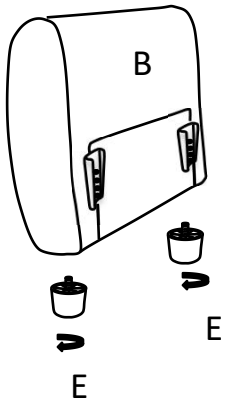

# User Manual

Product Name: Pull-out Bed

Size:W164\*D89\*H92CM

Application:Indoor Use

Main& Auxiliary Materials:Solid Wood,Foam,Fabric

Usage:Pull out it can be a bed and the chaise can store things.

Cautions:Keep furniture away from heat.Do not clean furniture with harsh cleansers or polish. Do not use detergents, solvents, abrasives, spray packs or leather cleaner. Use non-color mild soap with warm water clean spills.Do not write on furniture without a padded barrier to protect the surface.

A.1 piece

B.1 piece

C.1 piece

D.2 pieces

E.4 pieces

①

②

③