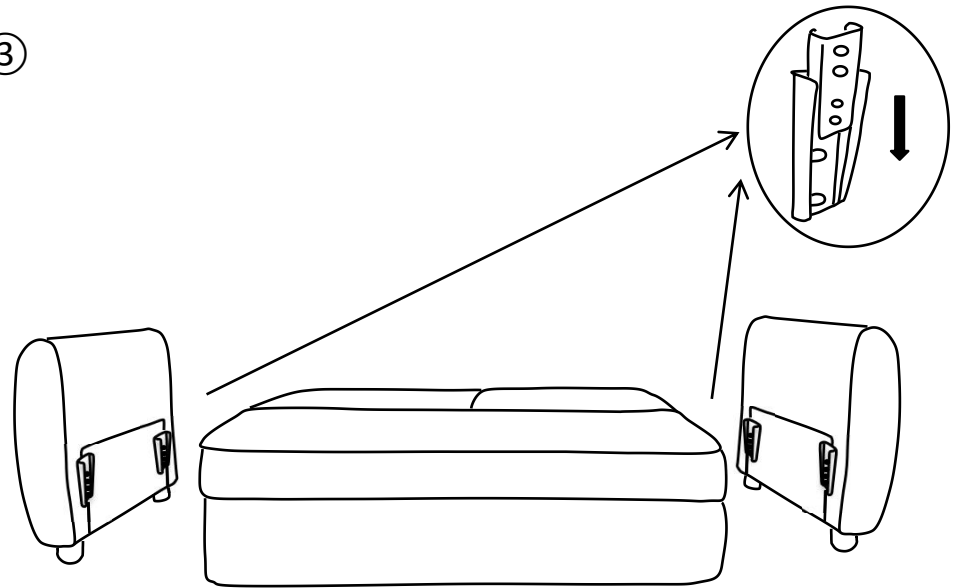

# User Manual

Product Name: Pull-out Bed

Size:W164\*D89\*H92CM

Application:Indoor Use

Main& Auxiliary Materials:Solid Wood,Foam,Fabric

Usage:Pull out it can be a bed and the chaise can store things.

Cautions:Keep furniture away from heat.Do not clean furniture with harsh cleansers or polish. Do not use detergents, solvents, abrasives, spray packs or leather cleaner. Use non-color mild soap with warm water clean spills.Do not write on furniture without a padded barrier to protect the surface.

A.1 piece

B.1 piece

C.1 piece

D.2 pieces

E.4 pieces

①

②

③