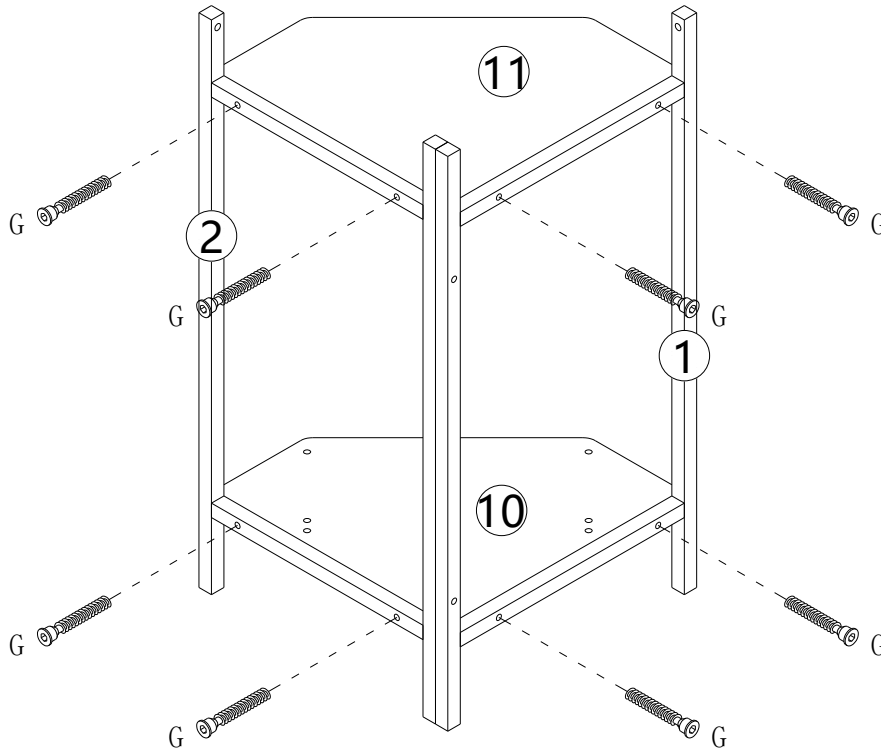

ASSEMBLY INSTRUCTION

STEP2

G 8PCS