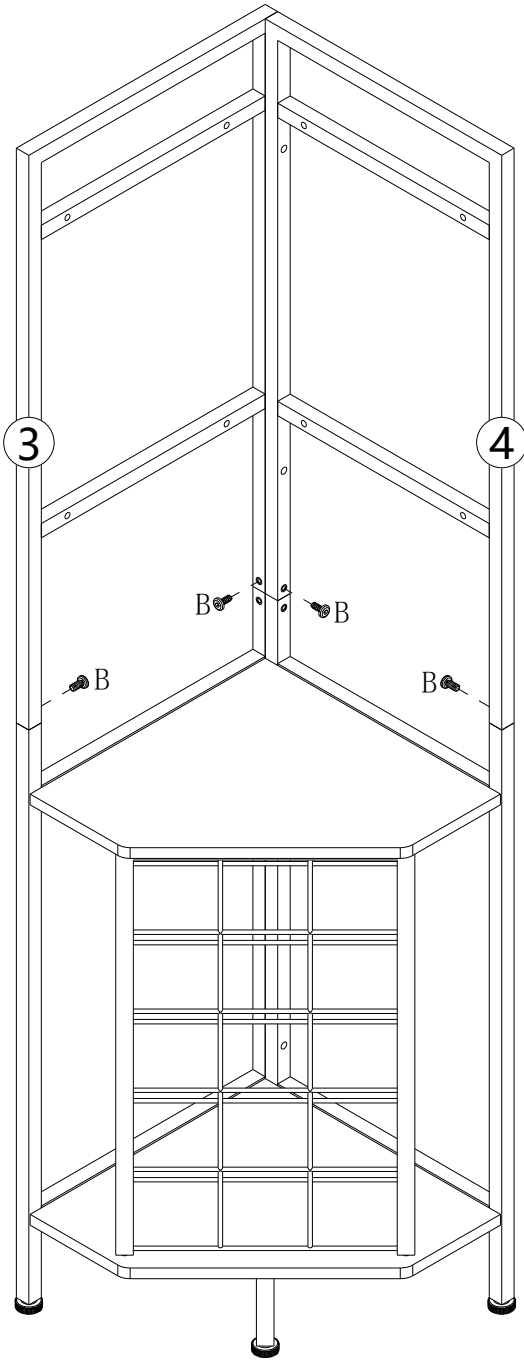

Wine glass holder

XY0545

ASSEMBLY INSTRUCTION

<p>① 1PC</p>	<p>② 1PC</p>	<p>③ 1PC</p>	<p>④ 1PC</p>	<p>⑤ 2PCS</p>	<p>⑥ 1PC</p>
<p>⑦ 1PC</p>	<p>⑧ 1PC</p>	<p>⑩ 1PC</p>	<p>⑪ 1PC</p>	<p>⑫ 1PC</p>	<p>⑬ 1PC</p>
	<p>⑨ 1PC</p>				

ASSEMBLY INSTRUCTION

A 4PCS  M8X25	B 14PCS  M6X10	C 8PCS  M6X25	D 8PCS  M6X35	E 4PCS  M6X50	
F 4PCS  M6	G 16PCS  M7X38	H 4PCS  M3.5X14	I 4PCS 	J 1PCS  	TOOL  

STEP1

E 2PCS 	F 2PCS 
---	---

ASSEMBLY INSTRUCTION

STEP5

A 4PCS

ASSEMBLY INSTRUCTION

STEP6

B 4PCS

I 4PCS

STEP7

E 2PCS

F 2PCS

ASSEMBLY INSTRUCTION

STEP 8

B 4PCS

G 4PCS

STEP9

B 6PCS

G 4PCS