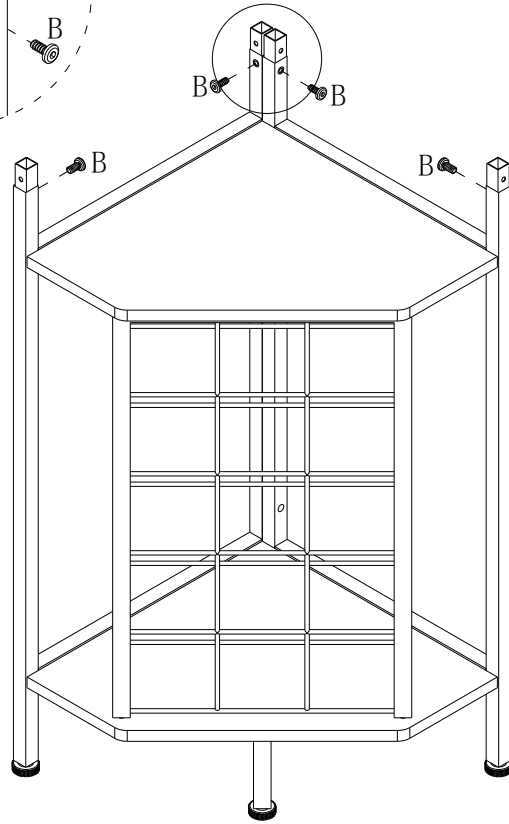

Wine glass holder

XY0545

ASSEMBLY INSTRUCTION

<p>① 1PC</p>	<p>② 1PC</p>	<p>③ 1PC</p>	<p>④ 1PC</p>	<p>⑤ 2PCS</p>	<p>⑥ 1PC</p>
<p>⑦ 1PC</p>	<p>⑧ 1PC</p>	<p>⑩ 1PC</p>	<p>⑪ 1PC</p>	<p>⑫ 1PC</p>	<p>⑬ 1PC</p>
	<p>⑨ 1PC</p>				

ASSEMBLY INSTRUCTION

A 4PCS  M8X25	B 14PCS  M6X10	C 8PCS  M6X25	D 8PCS  M6X35	E 4PCS  M6X50	
F 4PCS  M6	G 16PCS  M7X38	H 4PCS  M3.5X14	I 4PCS 	J 1PCS  	TOOL  

STEP1

E 2PCS 	F 2PCS 
---	---

ASSEMBLY INSTRUCTION

STEP2

G 8PCS

STEP3

C 4PCS

D 4PCS

ASSEMBLY INSTRUCTION

STEP4

H 4PCS

STEP5

A 4PCS

ASSEMBLY INSTRUCTION

STEP6

B 4PCS

I 4PCS

STEP7

E 2PCS