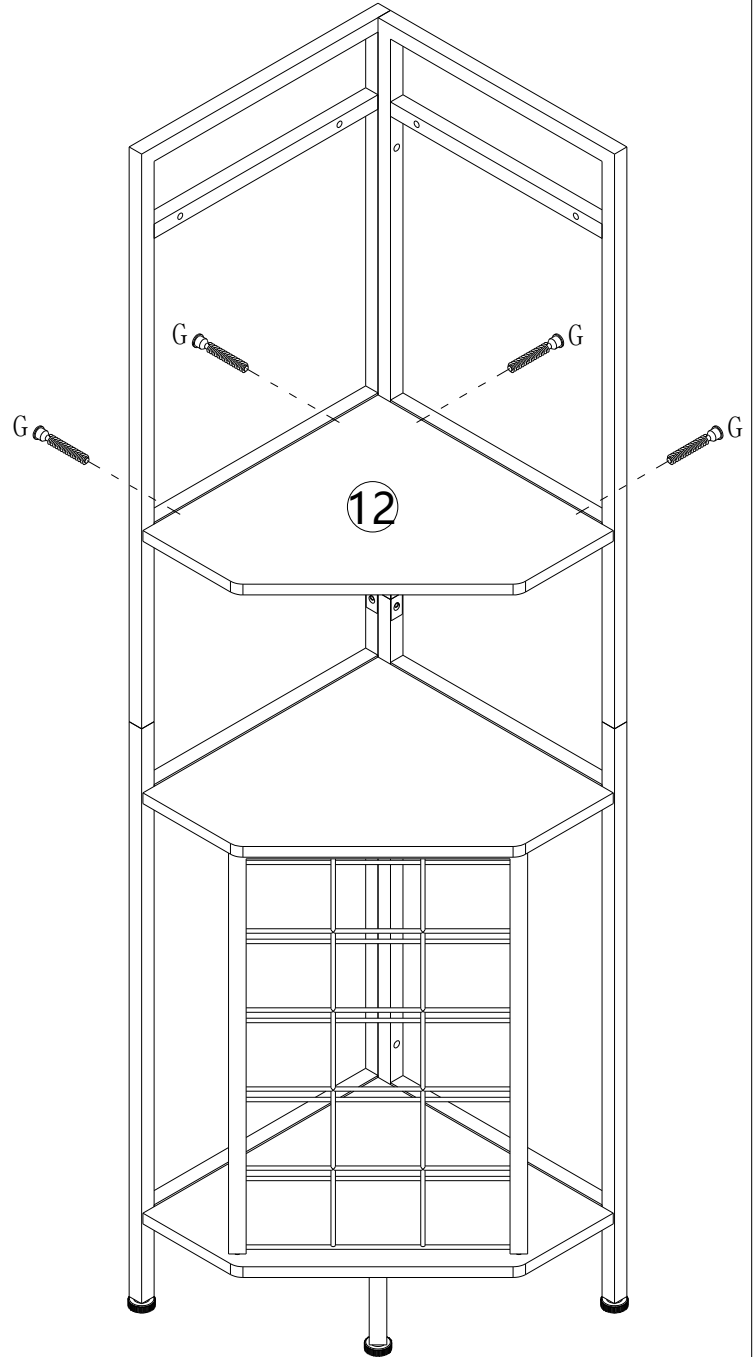

Wine glass holder

XY0545

ASSEMBLY INSTRUCTION

<p>① 1PC</p>	<p>② 1PC</p>	<p>③ 1PC</p>	<p>④ 1PC</p>	<p>⑤ 2PCS</p>	<p>⑥ 1PC</p>
<p>⑦ 1PC</p>	<p>⑧ 1PC</p>	<p>⑩ 1PC</p>	<p>⑪ 1PC</p>	<p>⑫ 1PC</p>	<p>⑬ 1PC</p>
	<p>⑨ 1PC</p>				

ASSEMBLY INSTRUCTION

A 4PCS  M8X25	B 14PCS  M6X10	C 8PCS  M6X25	D 8PCS  M6X35	E 4PCS  M6X50	
F 4PCS  M6	G 16PCS  M7X38	H 4PCS  M3.5X14	I 4PCS 	J 1PCS  	TOOL  

STEP1

E 2PCS 	F 2PCS 
---	---

ASSEMBLY INSTRUCTION

STEP5

A 4PCS

ASSEMBLY INSTRUCTION

STEP6

B 4PCS

I 4PCS

STEP7

E 2PCS

F 2PCS

ASSEMBLY INSTRUCTION

STEP 8

B 4PCS

G 4PCS

STEP9

B 6PCS

G 4PCS