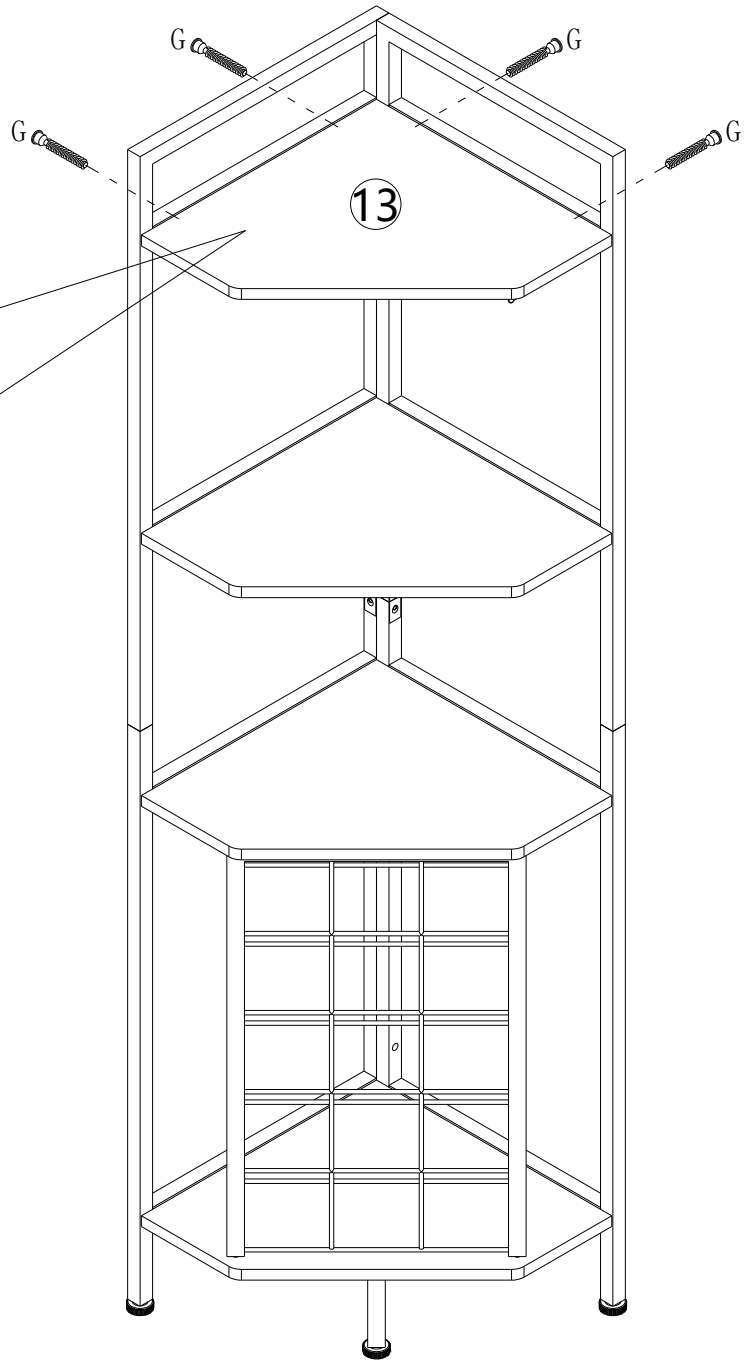

Wine glass holder

XY0545

ASSEMBLY INSTRUCTION

<p>① 1PC</p>	<p>② 1PC</p>	<p>③ 1PC</p>	<p>④ 1PC</p>	<p>⑤ 2PCS</p>	<p>⑥ 1PC</p>
<p>⑦ 1PC</p>	<p>⑧ 1PC</p>	<p>⑩ 1PC</p>	<p>⑪ 1PC</p>	<p>⑫ 1PC</p>	<p>⑬ 1PC</p>
	<p>⑨ 1PC</p>				

ASSEMBLY INSTRUCTION

A 4PCS  M8X25	B 14PCS  M6X10	C 8PCS  M6X25	D 8PCS  M6X35	E 4PCS  M6X50	
F 4PCS  M6	G 16PCS  M7X38	H 4PCS  M3.5X14	I 4PCS 	J 1PCS  	TOOL  

STEP1

E 2PCS 	F 2PCS 
---	---

ASSEMBLY INSTRUCTION

STEP5

A 4PCS

ASSEMBLY INSTRUCTION

STEP6

B 4PCS

I 4PCS

STEP7

E 2PCS

F 2PCS

ASSEMBLY INSTRUCTION

STEP 8

B 4PCS

G 4PCS

STEP9

B 6PCS

G 4PCS