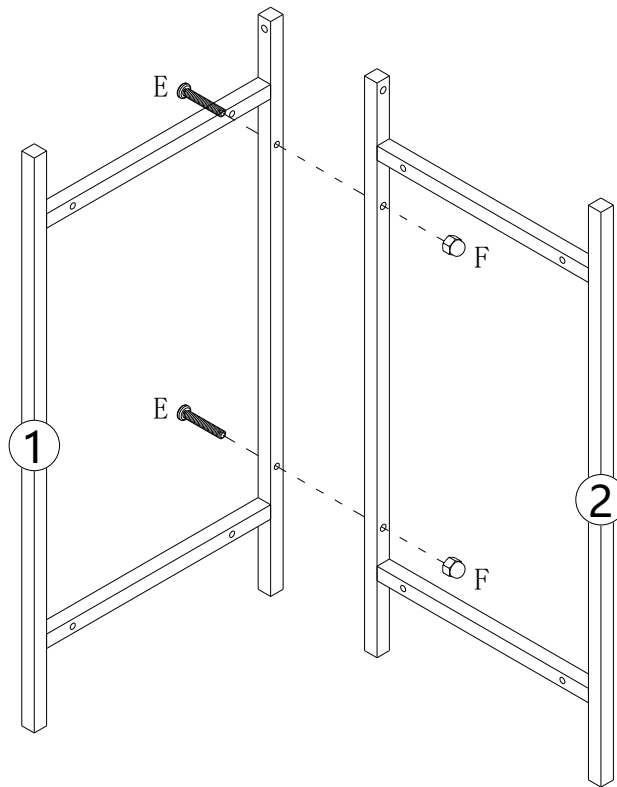

Wine glass holder

XY0545

ASSEMBLY INSTRUCTION

<p>① 1PC</p>	<p>② 1PC</p>	<p>③ 1PC</p>	<p>④ 1PC</p>	<p>⑤ 2PCS</p>	<p>⑥ 1PC</p>
<p>⑦ 1PC</p>	<p>⑧ 1PC</p>	<p>⑩ 1PC</p>	<p>⑪ 1PC</p>	<p>⑫ 1PC</p>	<p>⑬ 1PC</p>
	<p>⑨ 1PC</p>				

ASSEMBLY INSTRUCTION

A 4PCS  M8X25	B 14PCS  M6X10	C 8PCS  M6X25	D 8PCS  M6X35	E 4PCS  M6X50	
F 4PCS  M6	G 16PCS  M7X38	H 4PCS  M3.5X14	I 4PCS 	J 1PCS  	TOOL  

STEP1

E 2PCS 	F 2PCS 
---	---

ASSEMBLY INSTRUCTION