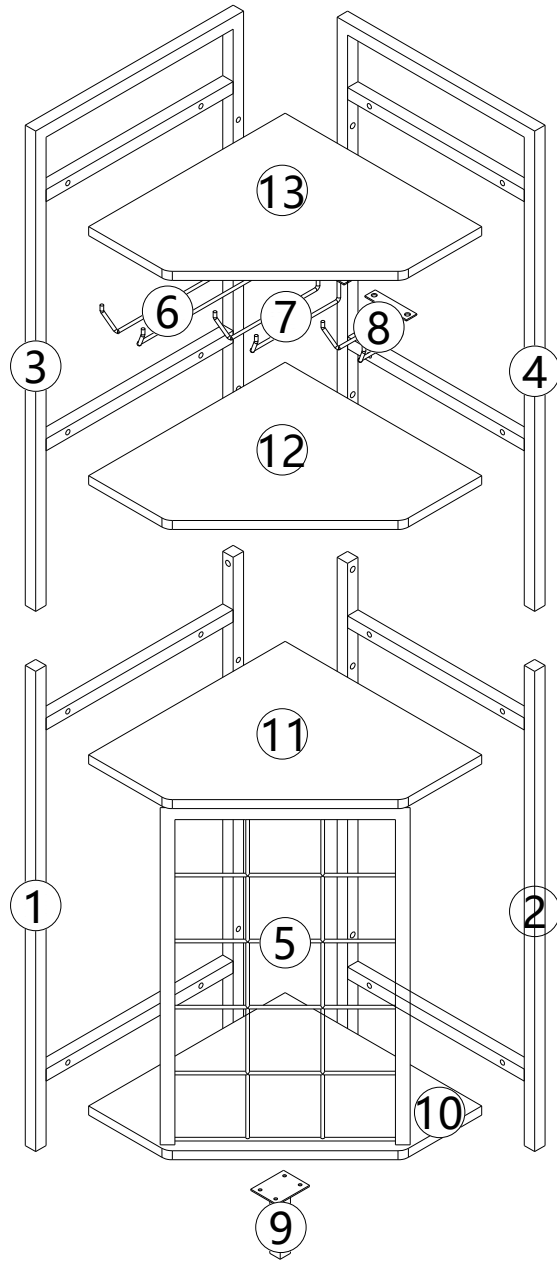

Wine glass holder

XY0545

ASSEMBLY INSTRUCTION

<p>① 1PC</p>	<p>② 1PC</p>	<p>③ 1PC</p>	<p>④ 1PC</p>	<p>⑤ 2PCS</p>	<p>⑥ 1PC</p>
<p>⑦ 1PC</p>	<p>⑧ 1PC</p>	<p>⑩ 1PC</p>	<p>⑪ 1PC</p>	<p>⑫ 1PC</p>	<p>⑬ 1PC</p>
	<p>⑨ 1PC</p>				

ASSEMBLY INSTRUCTION

A 4PCS  M8X25	B 14PCS  M6X10	C 8PCS  M6X25	D 8PCS  M6X35	E 4PCS  M6X50	
F 4PCS  M6	G 16PCS  M7X38	H 4PCS  M3.5X14	I 4PCS 	J 1PCS  	TOOL  

STEP1

E 2PCS 	F 2PCS 
---	---

ASSEMBLY INSTRUCTION