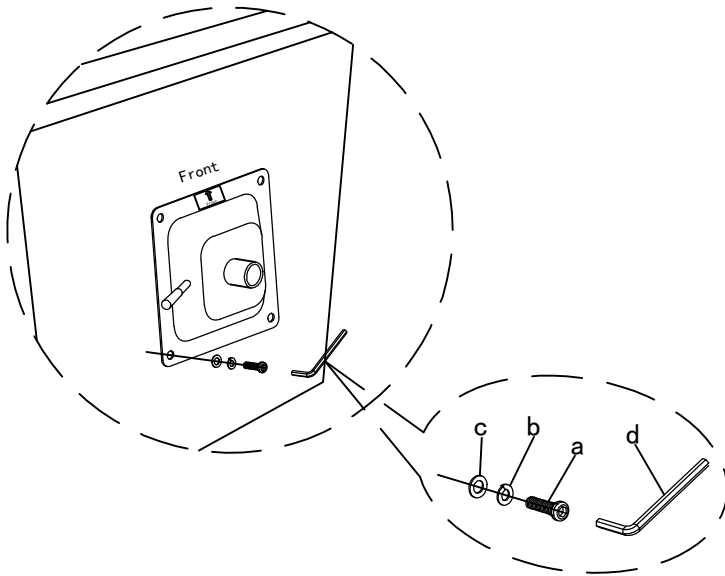

ASSEMBLY INSTRUCTIONS

DESK CHAIR

Components

A
x1

B
x1

C
x1

D
x1

E
x5

Hardware List

a		Hex Bolt	M8X30	4pcs
b		Spring Washer	M8X13X2	4pcs
c		Flat Washer	M8X17X1	4pcs
d		Allen Key	8mm	1pcs

Assembly Steps

step-1

step-2

step-3