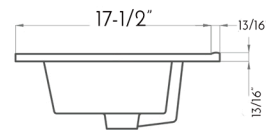

DAX-MAL012815-ONX

BATHROOM CABINET SERIES

FEATURES

- Soft close doors
- Textured Melamine Finish
- Onix ceramic basin included

For parts or sale requirements please contact our customer service department: