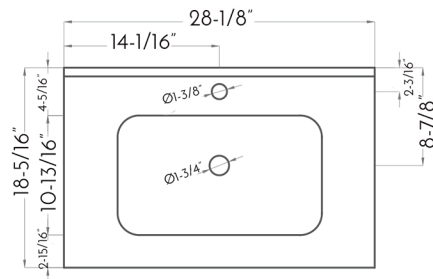

DAX-MAL012815-ONX

BATHROOM CABINET SERIES

FEATURES

- Soft close doors
- Textured Melamine Finish
- Onix ceramic basin included

For parts or sale requirements please contact our customer service department: