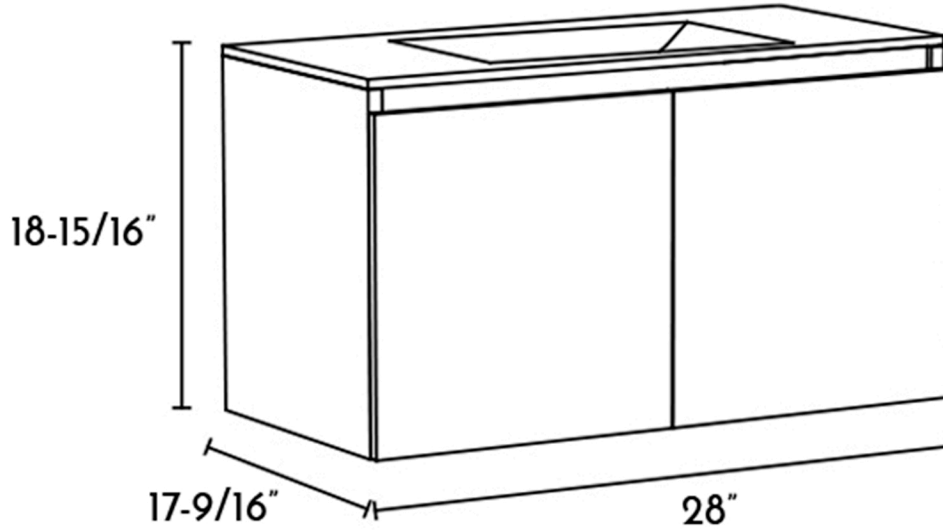

DAX-MAL012815-ONX

BATHROOM CABINET SERIES

FEATURES

- Soft close doors
- Textured Melamine Finish
- Onix ceramic basin included

For parts or sale requirements please contact our customer service department: