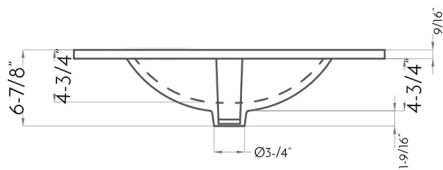

DAX-MAL012815-ONX

BATHROOM CABINET SERIES

FEATURES

- Soft close doors
- Textured Melamine Finish
- Onix ceramic basin included

For parts or sale requirements please contact our customer service department: