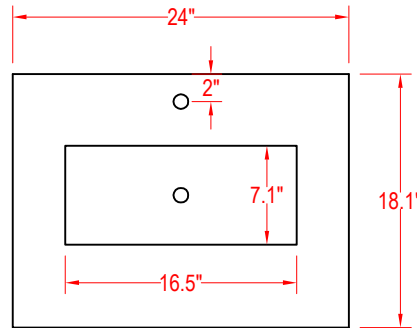

Bathroom Cabinet

Unit

inch

(PLAN)

Mirror: 27.56"x24" inch

Cabinet: 24"x18.1"x35.8" inch

Handle: 6.2" inch

(BACK)