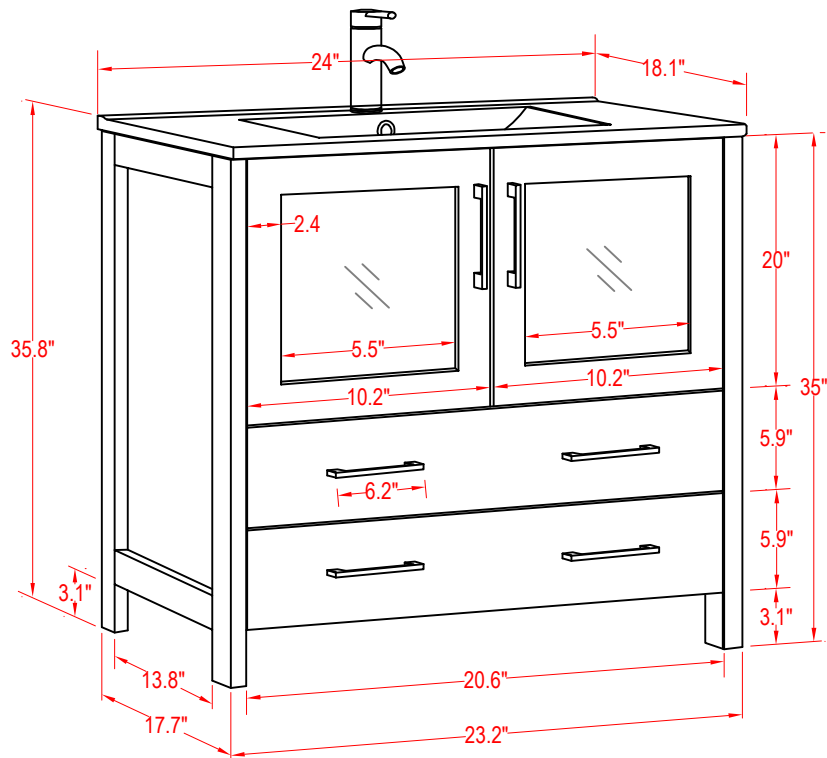

Bathroom Cabinet

Unit

inch

(PLAN)

Mirror: 27.56"x24" inch

Cabinet: 24"x18.1"x35.8" inch

Handle: 6.2" inch

(BACK)