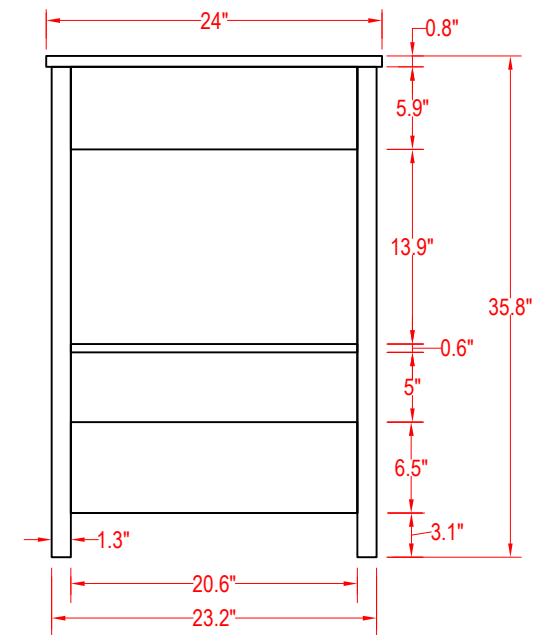

Bathroom Cabinet

Unit

inch

(PLAN)

Mirror: 27.56"x24" inch

Cabinet: 24"x18.1"x35.8" inch

Handle: 6.2" inch

(BACK)