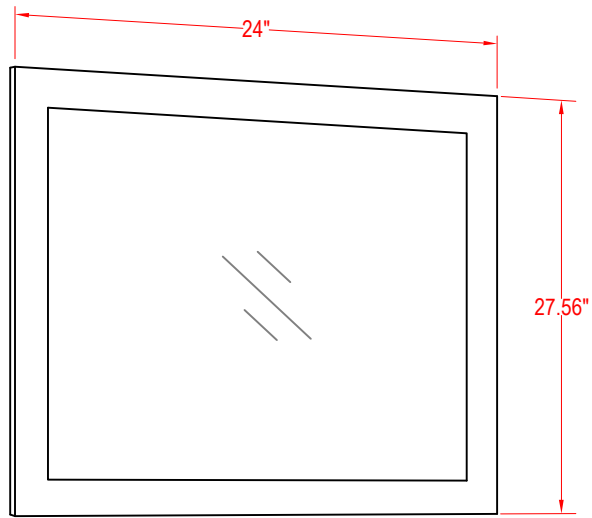

Bathroom Cabinet

Unit

inch

(PLAN)

Mirror: 27.56"x24" inch

Cabinet: 24"x18.1"x35.8" inch

Handle: 6.2" inch

(BACK)