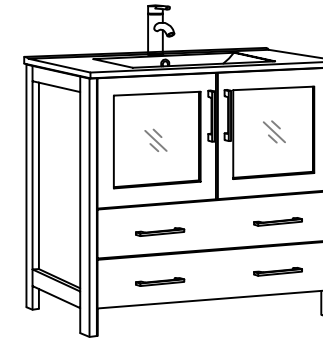

Bathroom Cabinet

Unit

inch

(PLAN)

Mirror: 27.56"x24" inch

Cabinet: 24"x18.1"x35.8" inch

Handle: 6.2" inch

(BACK)