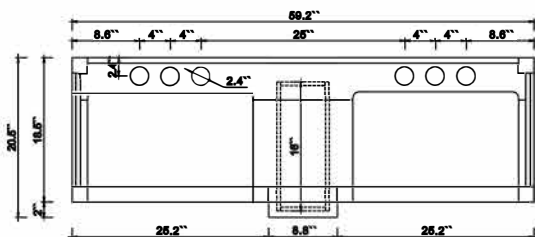

Features

- Solid wood & Hardwood Construction
- 4 Soft-close Drawers
- 4 Soft-close Doors
- Brushed Gold hardware
- Adjustable leg levelers
- Undermount Basin

Dimensions

Front

Back

Side

Top

Dimensions:

60``x20.9``x34.6`` (With Top)
 59.2``x20.5``x33.6`` (Vanity Only)

Vanity Finish:

- White (W)
- Sapphire Gray (SG)
- Heritage Blue (HB)

Countertop:

Italian carrara white marble (CW)

Certification

CARB P2

Countertop & Sink

Dimensions:

Countertop: 60" x 22" x 1"

Rectangle undermount basin: 21" x 15.8" x 7.9"

Top