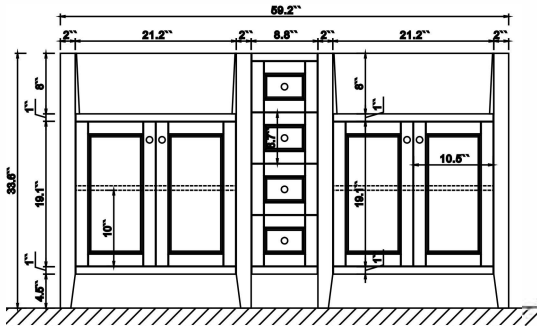

Features

- Solid wood & Hardwood Construction
- 4 Soft-close Drawers
- 4 Soft-close Doors
- Brushed Gold hardware
- Adjustable leg levelers
- Undermount Basin

Dimensions

Front

Back

Side

Top

Dimensions:

60``x20.9``x34.6`` (With Top)
 59.2``x20.5``x33.6`` (Vanity Only)

Vanity Finish:

- White (W)
- Sapphire Gray (SG)
- Heritage Blue (HB)

Countertop:

Italian carrara white marble (CW)

Certification

CARB P2

Countertop & Sink

Dimensions:

Countertop: 60" x 22" x 1"

Rectangle undermount basin: 21" x 15.8" x 7.9"

Top