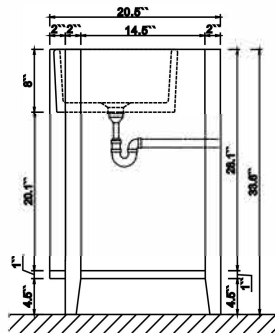

Features

- Solid wood & Hardwood Construction
- 4 Soft-close Drawers
- 4 Soft-close Doors
- Brushed Gold hardware
- Adjustable leg levelers
- Undermount Basin

Dimensions

Front

Back

Side

Top

Dimensions:

60``x20.9``x34.6`` (With Top)
 59.2``x20.5``x33.6`` (Vanity Only)

Vanity Finish:

- White (W)
- Sapphire Gray (SG)
- Heritage Blue (HB)

Countertop:

Italian carrara white marble (CW)

Certification

CARB P2

Countertop & Sink

Dimensions:

Countertop: 60" x 22" x 1"

Rectangle undermount basin: 21" x 15.8" x 7.9"

Top