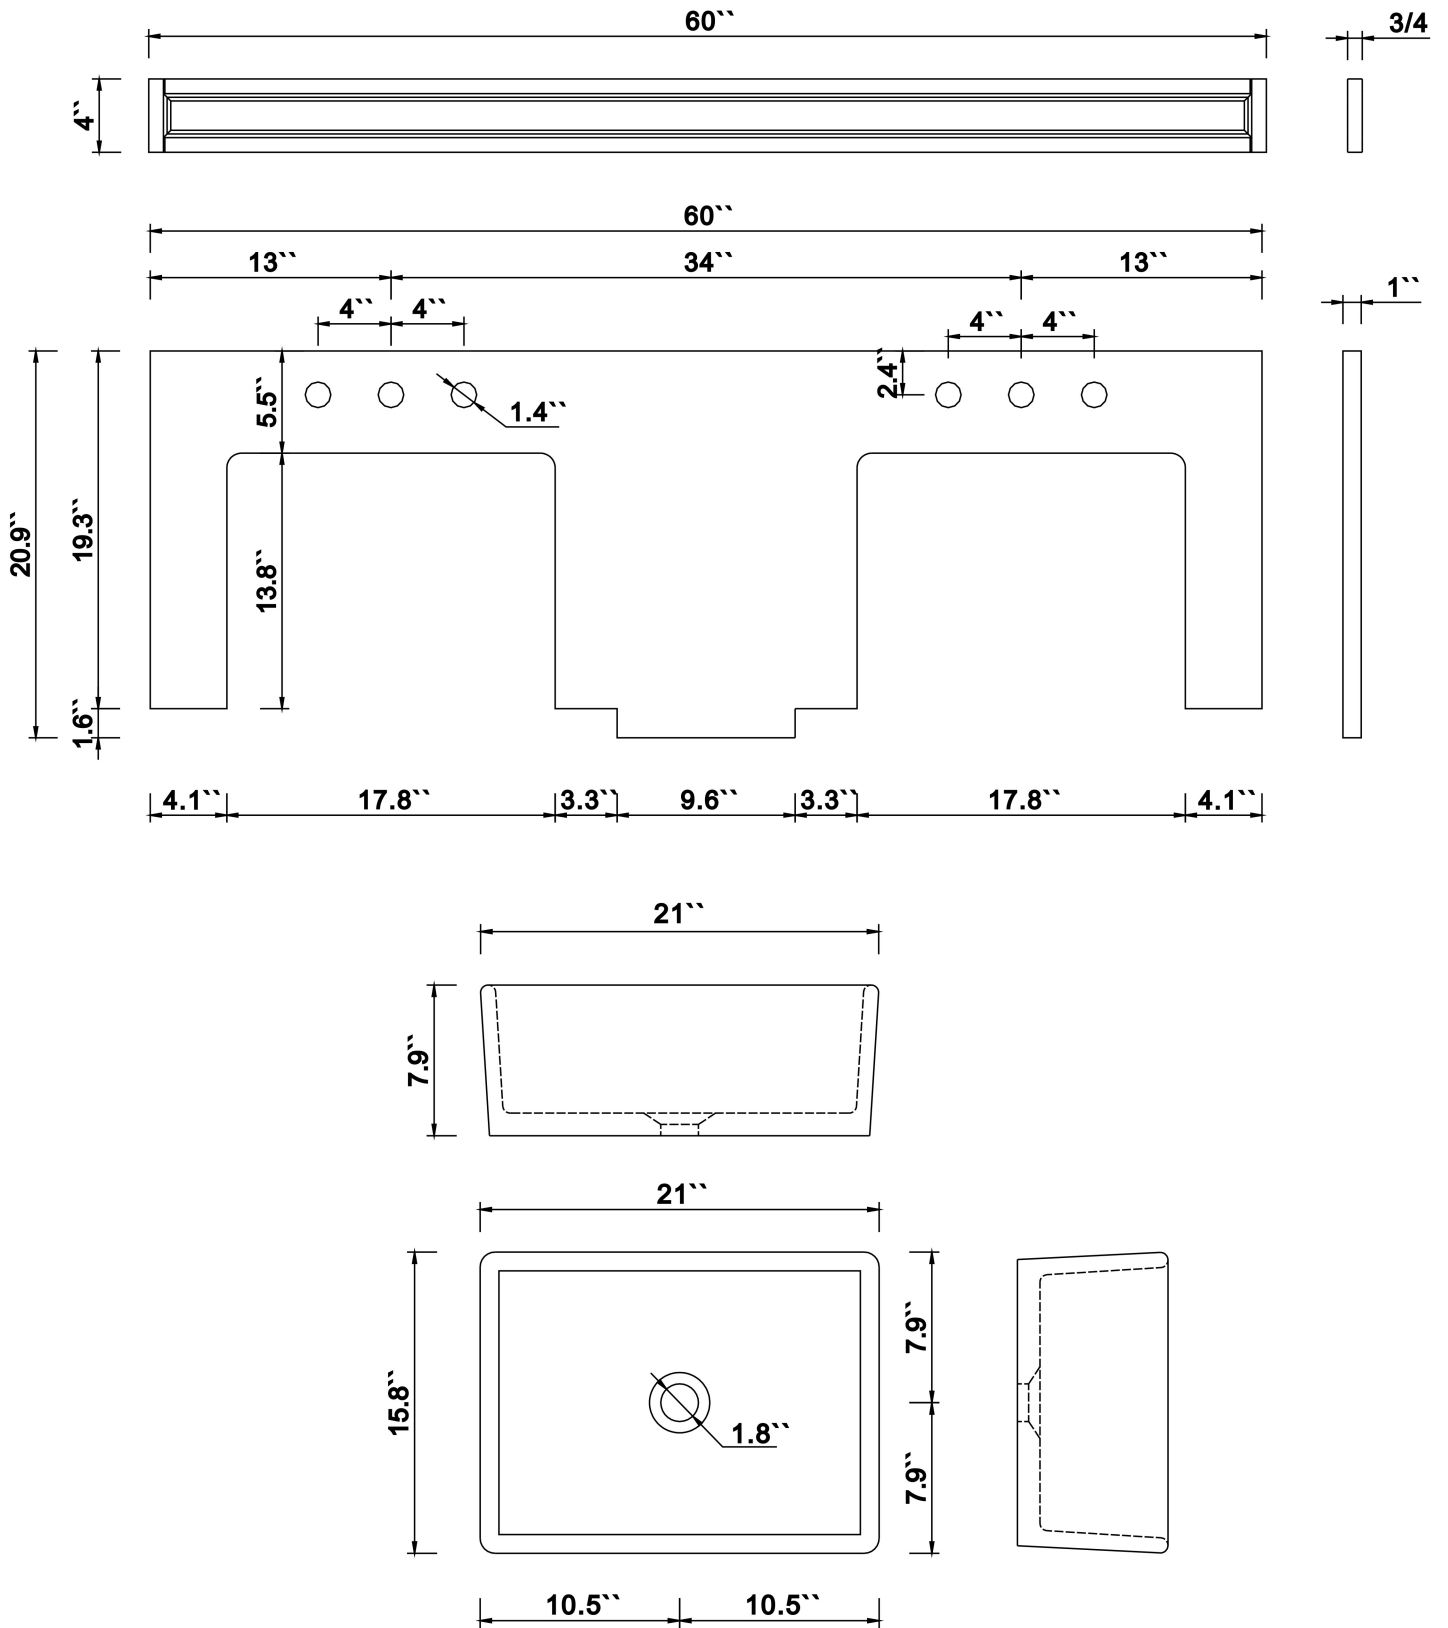

Features

- Solid wood & Hardwood Construction
- 4 Soft-close Drawers
- 4 Soft-close Doors
- Brushed Gold hardware
- Adjustable leg levelers
- Undermount Basin

Dimensions

Front

Back

Side

Top

Dimensions:

60``x20.9``x34.6`` (With Top)
 59.2``x20.5``x33.6`` (Vanity Only)

Vanity Finish:

- White (W)
- Sapphire Gray (SG)
- Heritage Blue (HB)

Countertop:

Italian carrara white marble (CW)

Certification

CARB P2

Countertop & Sink

Dimensions:

Countertop: 60" x 22" x 1"

Rectangle undermount basin: 21" x 15.8" x 7.9"

Top