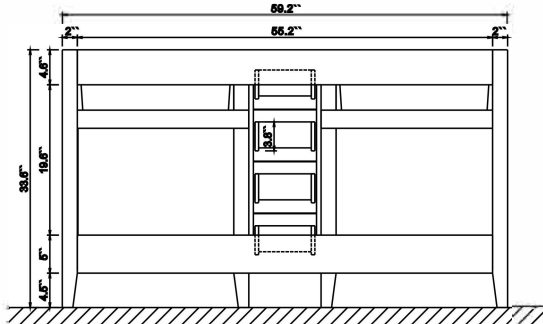

Features

- Solid wood & Hardwood Construction
- 4 Soft-close Drawers
- 4 Soft-close Doors
- Brushed Gold hardware
- Adjustable leg levelers
- Undermount Basin

Dimensions

Front

Back

Side

Top

Dimensions:

60``x20.9``x34.6`` (With Top)
 59.2``x20.5``x33.6`` (Vanity Only)

Vanity Finish:

- White (W)
- Sapphire Gray (SG)
- Heritage Blue (HB)

Countertop:

Italian carrara white marble (CW)

Certification

CARB P2

Countertop & Sink

Dimensions:

Countertop: 60" x 22" x 1"

Rectangle undermount basin: 21" x 15.8" x 7.9"

Top