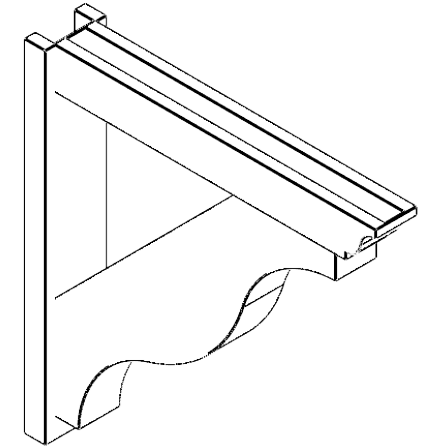

ITEM NUMBER: OUTUROC040X060X34000X34000X040X020X040FST04RCPR

4"W TOP X 6"W BACK X 34"D X 34"H X 4"T TOP X 2"T BACK TIMBERTHANE ROUGH CEDAR FUNSTON FAUX WOOD OPEN OUTLOOKER, TRADITIONAL TOP AND BLOCK BACK, 4"W CLOSED BRACE, PRIMED TAN

EKENA MILLWORK
2300 WEST MAIN ST.
CLARKSVILLE, TX 75426
TOLL FREE: 866-607-0453
WWW.EKENAMILLWORK.COM

NOTES

1. INSTALLATION TO BE COMPLETED IN ACCORDANCE WITH MANUFACTURER'S SPECIFICATIONS.
2. DRAWING MAY NOT BE TO SCALE
3. THIS DRAWING IS INTENDED FOR DESIGN AND PLANNING PURPOSES ONLY.
4. ALL INFORMATION CONTAINED HEREIN WAS CURRENT AT THE TIME OF DEVELOPMENT BUT MUST BE REVIEWED AND APPROVED BY THE PRODUCT MANUFACTURER TO BE CONSIDERED ACCURATE.
5. TIMBERTHANE ARCHITECTURAL PRODUCTS ARE MADE FROM HIGH DENSITY URETHANE AND COME FACTORY PRIMED