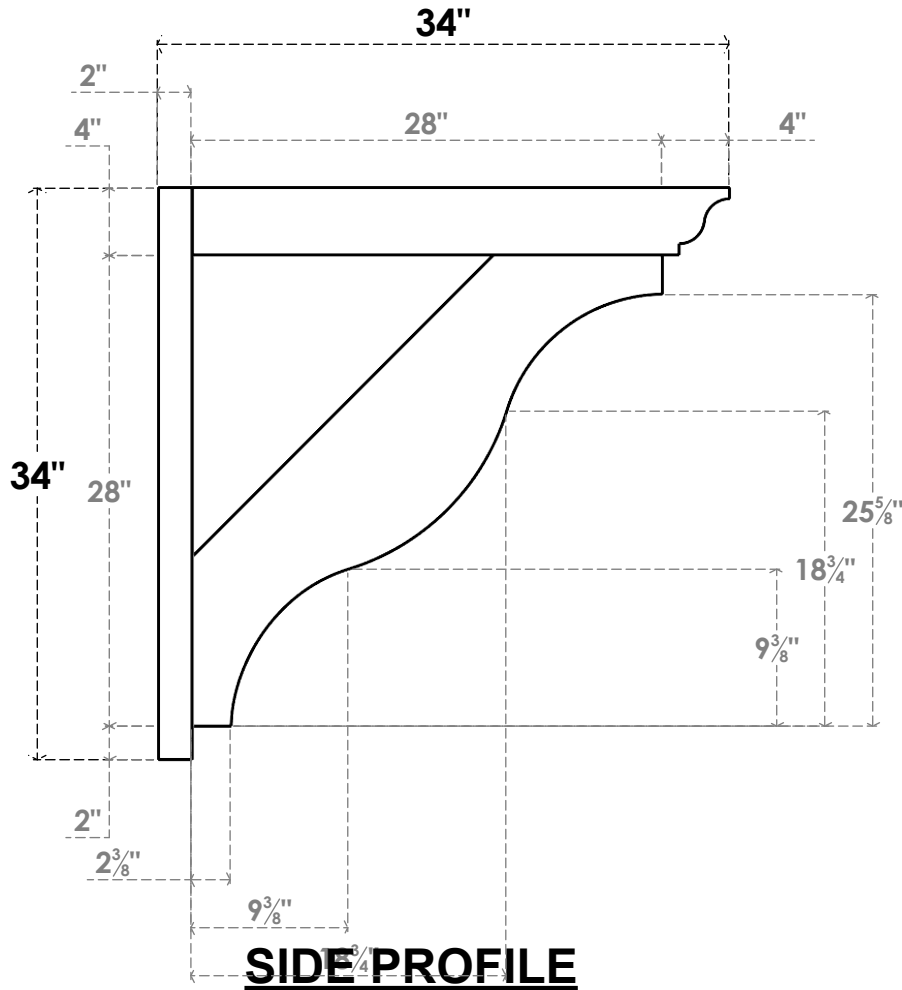

ITEM NUMBER: OUTUROC040X060X34000X34000X040X020X040FST04RCPR

4"W TOP X 6"W BACK X 34"D X 34"H X 4"T TOP X 2"T BACK TIMBERTHANE ROUGH CEDAR FUNSTON FAUX WOOD OPEN OUTLOOKER, TRADITIONAL TOP AND BLOCK BACK, 4"W CLOSED BRACE, PRIMED TAN