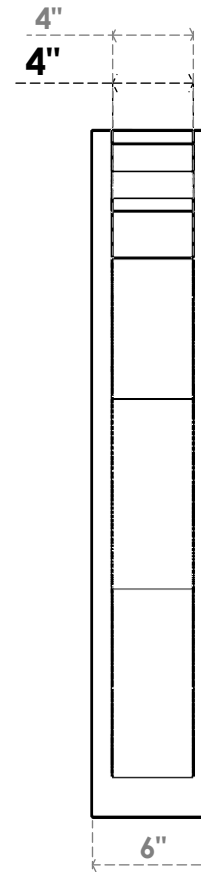

ITEM NUMBER: OUTUROC040X060X34000X34000X040X020X040FST04RCPR

4"W TOP X 6"W BACK X 34"D X 34"H X 4"T TOP X 2"T BACK TIMBERTHANE ROUGH CEDAR FUNSTON FAUX WOOD OPEN OUTLOOKER, TRADITIONAL TOP AND BLOCK BACK, 4"W CLOSED BRACE, PRIMED TAN

EKENA MILLWORK
2300 WEST MAIN ST.
CLARKSVILLE, TX 75426
TOLL FREE: 866-607-0453
WWW.EKENAMILLWORK.COM

NOTES

1. INSTALLATION TO BE COMPLETED IN ACCORDANCE WITH MANUFACTURER'S SPECIFICATIONS.
2. DRAWING MAY NOT BE TO SCALE
3. THIS DRAWING IS INTENDED FOR DESIGN AND PLANNING PURPOSES ONLY.
4. ALL INFORMATION CONTAINED HEREIN WAS CURRENT AT THE TIME OF DEVELOPMENT BUT MUST BE REVIEWED AND APPROVED BY THE PRODUCT MANUFACTURER TO BE CONSIDERED ACCURATE.
5. TIMBERTHANE ARCHITECTURAL PRODUCTS ARE MADE FROM HIGH DENSITY URETHANE AND COME FACTORY PRIMED