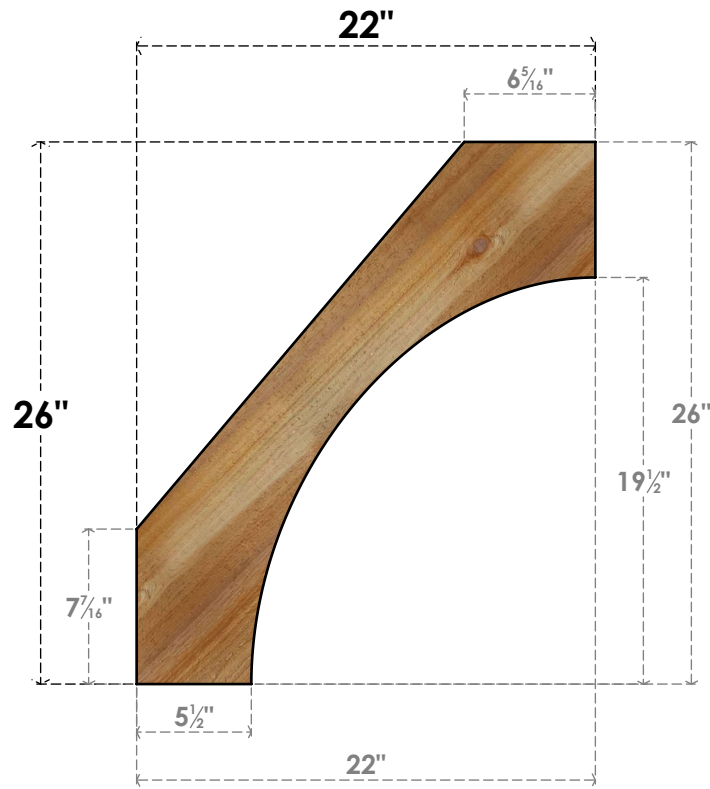

BRC04X22X26WTLOORWR

4"W X 22"D X 26"H WESTLAKE ROUGH SAWN BRACE, WESTERN RED CEDAR

SIDE

FRONT

EKENA MILLWORK
 2300 WEST MAIN ST.
 CLARKSVILLE, TX 75426
 TOLL FREE: 866-607-0453
 WWW.EKENAMILLWORK.COM

NOTES