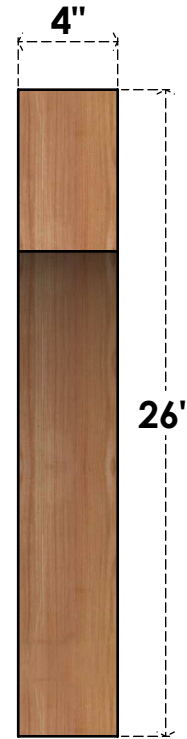

BRC04X22X26WTLOORWR

4"W X 22"D X 26"H WESTLAKE ROUGH SAWN BRACE, WESTERN RED CEDAR

SIDE

FRONT

EKENA MILLWORK
 2300 WEST MAIN ST.
 CLARKSVILLE, TX 75426
 TOLL FREE: 866-607-0453
 WWW.EKENAMILLWORK.COM

NOTES

1. INSTALLATION TO BE COMPLETED IN ACCORDANCE WITH MANUFACTURER'S SPECIFICATIONS.
2. DRAWING MAY NOT BE TO SCALE
3. THIS DRAWING IS INTENDED FOR DESIGN AND PLANNING PURPOSES ONLY.
4. ALL INFORMATION CONTAINED HEREIN WAS CURRENT AT THE TIME OF DEVELOPMENT BUT MUST BE REVIEWED AND APPROVED BY THE PRODUCT MANUFACTURER TO BE CONSIDERED ACCURATE.
5. PRODUCTS ARE NOT KILN DRIED. THIS ITEM IS UNIQUE AND WILL CONTAIN THE NATURAL VARIATIONS THAT THE WOOD SPECIES OFFERS. THIS MAY RESULT IN VARIATIONS UP TO 1/4"