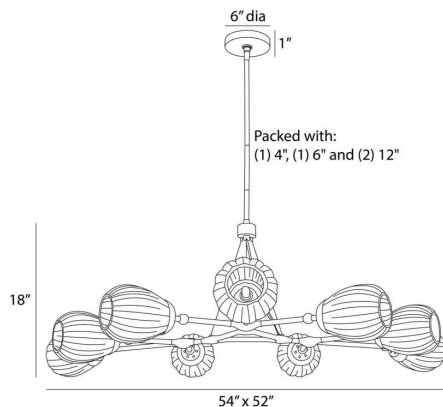

ARTERIO RS

SMYTH ROUND CHANDELIER

DLC38

H: 23.5 IN, W: 54 IN, D: 52 IN,

Antique Brass, Smoke Luster Glass

This new take on our Smyth's Chandelier form updates its linear and angular silhouette into a fresh, rounded shape to divert light throughout space. The smoke luster glass globes feature fluted details, which add to the vintage-inspired look. Its antique brass-plated steel structure is suspended from aircraft wire, and the branching look is centered with a triangular form for eye-catching impact. Damp-rated, although limited, covered outdoor conditions may affect finish.

APPEARANCE

Material	Glass, Steel
Finish	Smoke Luster, Antique Brass
Top Coat/Sealant	Yes

DIMENSIONS

Canopy	H: 1 IN, Dia: 6.00 IN
Chandelier	H: 18.5 IN, W: 54 IN, D: 52 IN
Minimum Hanging	H: 23.5 IN
Max Hanging Height	57.5 in

WIRING

Rating	Damp
Cord	10 FT, Clear/Silver, SVT
Socket	9, Type B - E12
Maximum Watt	60
Voltage	110-120 V

COMPLIANCY

UL/ETL	Yes
RoHS	No

SHIPPING

Product Weight	25.5 lbs
Gross Weight 1	48.5 lbs
Shipping Box 1	H: 10.83 IN, L: 53.15 IN, W: 53.15 IN

REPLACEMENT PARTS

Replacement Part 1	PIPE-206
Replacement Part 1 Dim	(1) 6", (1) 12"

CONTRACT

Contract Suitable	Yes
-------------------	-----