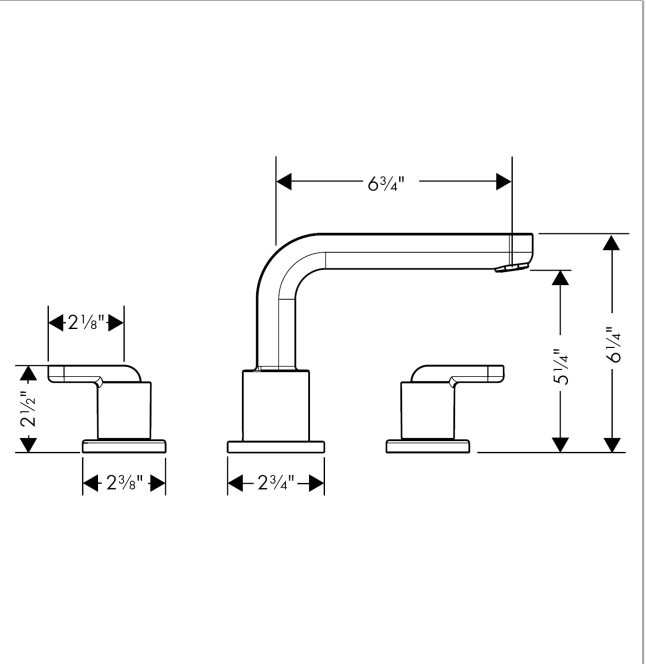

Metris S
3-Hole Roman Tub Set Trim with Lever Handles
 Finishes : **chrome** Part no. : **31438001**

Description

Features

- Flow: 5.81 GPM (22 L/Min)
- 90° ceramic valves

Item details

List Price \$ 806.00

Compliance

Product image

Scale drawing

Metris S
3-Hole Roman Tub Set Trim with Lever Handles
 Finishes : **chrome** Part no. : **31438001**

Exploded drawing

Year of production: >04/07

Metris S

3-Hole Roman Tub Set Trim with Lever Handles

Finishes : **chrome** Part no. : **31438001**

Spare parts list

Year of production: >04/07

Pos.	Description	Part no.	Price	PU
1	spout cpl.	31095000	-	1
2	aerator M24x1 (25 l/min)	13956000	-	1
3	hollow set screw M6x6	97660000	-	1
4	escutcheon Ø 70 mm	97779000	-	1
5	adapter for spout	88512000	-	1
6	handle	31105000	-	1
7	handle	31106000	-	1
8	handle fixing set	94184000	-	1
9	escutcheon	31098000	-	1
a	base body	06607000	-	1
b	O-ring 58x3	98202000	-	1