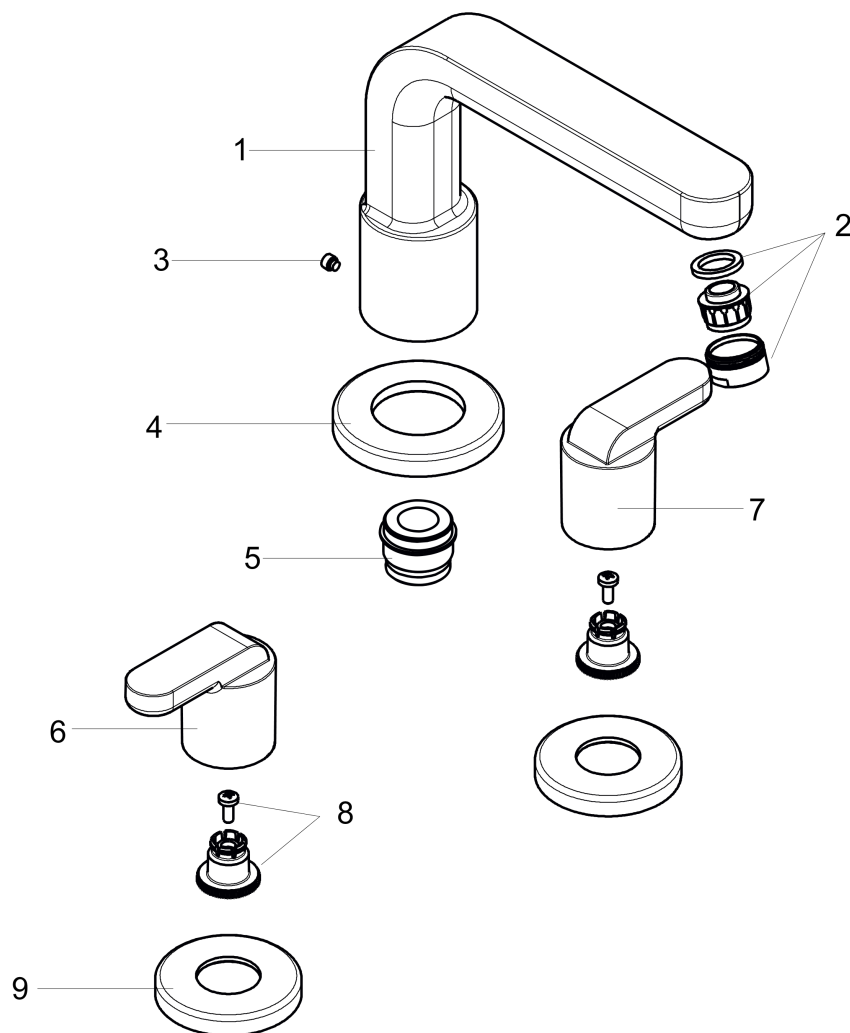

Metris S
3-Hole Roman Tub Set Trim with Lever Handles
 Finishes : **chrome** Part no. : **31438001**

Description

Features

- Flow: 5.81 GPM (22 L/Min)
- 90° ceramic valves

Item details

List Price \$ 806.00

Compliance

Product image

Scale drawing

Metris S
3-Hole Roman Tub Set Trim with Lever Handles
 Finishes : **chrome** Part no. : **31438001**

Exploded drawing

Year of production: >04/07

Metris S

3-Hole Roman Tub Set Trim with Lever Handles

Finishes : **chrome** Part no. : **31438001**

Spare parts list

Year of production: >04/07

Pos.	Description	Part no.	Price	PU
1	spout cpl.	31095000	-	1
2	aerator M24x1 (25 l/min)	13956000	-	1
3	hollow set screw M6x6	97660000	-	1
4	escutcheon Ø 70 mm	97779000	-	1
5	adapter for spout	88512000	-	1
6	handle	31105000	-	1
7	handle	31106000	-	1
8	handle fixing set	94184000	-	1
9	escutcheon	31098000	-	1
a	base body	06607000	-	1
b	O-ring 58x3	98202000	-	1