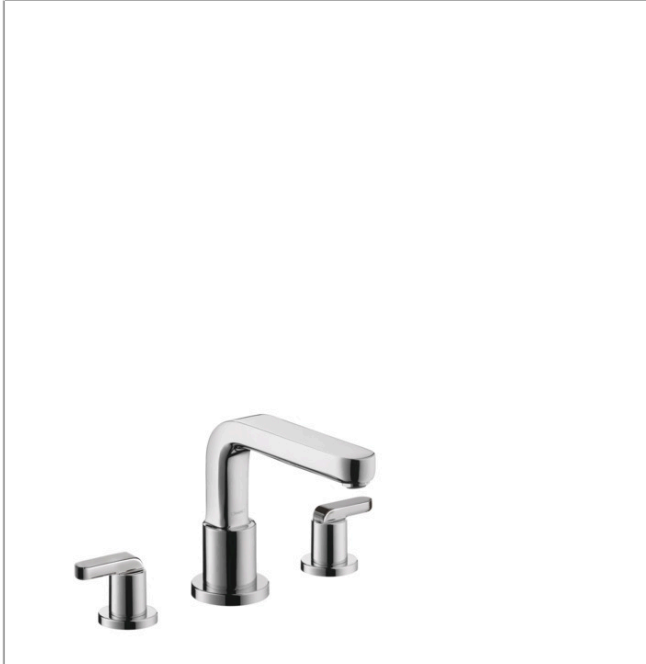

Metris S
3-Hole Roman Tub Set Trim with Lever Handles
 Finishes : **chrome** Part no. : **31438001**

Description

Features

- Flow: 5.81 GPM (22 L/Min)
- 90° ceramic valves

Item details

List Price \$ 806.00

Compliance

Product image

Scale drawing

Metris S
3-Hole Roman Tub Set Trim with Lever Handles
 Finishes : **chrome** Part no. : **31438001**

Exploded drawing

Year of production: >04/07

Metris S

3-Hole Roman Tub Set Trim with Lever Handles

Finishes : **chrome** Part no. : **31438001**

Spare parts list

Year of production: >04/07

Pos.	Description	Part no.	Price	PU
1	spout cpl.	31095000	-	1
2	aerator M24x1 (25 l/min)	13956000	-	1
3	hollow set screw M6x6	97660000	-	1
4	escutcheon Ø 70 mm	97779000	-	1
5	adapter for spout	88512000	-	1
6	handle	31105000	-	1
7	handle	31106000	-	1
8	handle fixing set	94184000	-	1
9	escutcheon	31098000	-	1
a	base body	06607000	-	1
b	O-ring 58x3	98202000	-	1