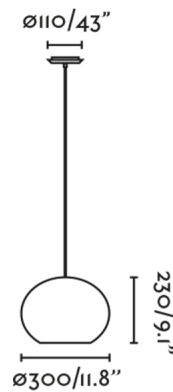

### General characteristics

Fixation	Ceiling
voltage	120V
Hertz	60Hz
Cable length	0.02 ft
Max. Power	15W