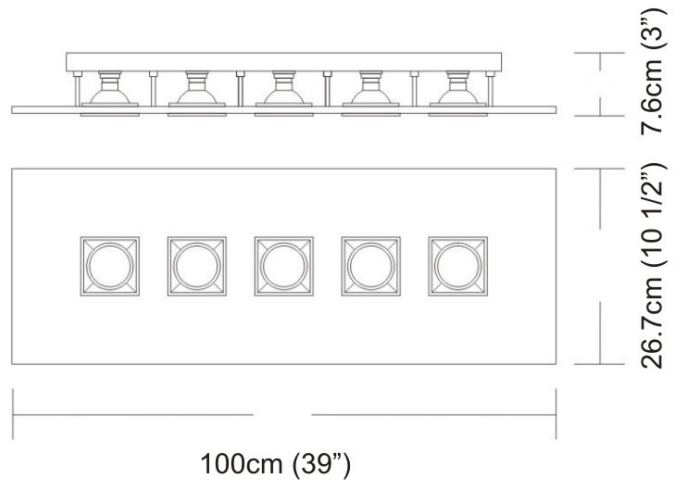

PROJECT	
TYPE	
SPECIFIER	
QUANTITY	
DATE	

POLIFEMO 5 LIGHT LINEAR SURFACE

D92032-

base number   Finish
Options

1. To build a product code in our configurator select the specify button on the base model # product page
2. To build a manual product code on this datasheet choose from the options listed below in blue font and add the suffix to the base model #

GENERAL

Division: Design
Series: Polifemo
Subseries: Polifemo 5 Light Linear
Mounting Type: Surface
Mounting Location: Ceiling
Subcategory: Downlight
Brand: Milan

PHYSICAL

Shape: Rectangle
Length (mm): 1000
Length (in): 39 3/8
Width (mm): 270
Width (in): 10 5/8
Height (mm): 76
Height (in): 3
Light Distribution: Direct
Weight (kg): 5.72
Weight (lbs): 12.61
Fixture Finish: GRY / WHI
Fixture Material: Metal

ELECTRICAL

Number of Lamps: 4
Lamp Type: LED Retrofit
Lamp Shape: MR16
Bulb Included: Bulb Not Included
Max. Wattage Per Lamp (W): 4
Lamp Base: GU10
Input Voltage (V): 120

RATINGS AND CERTIFICATIONS

Certified By: Certified for North American Standards
IP rating: IP20