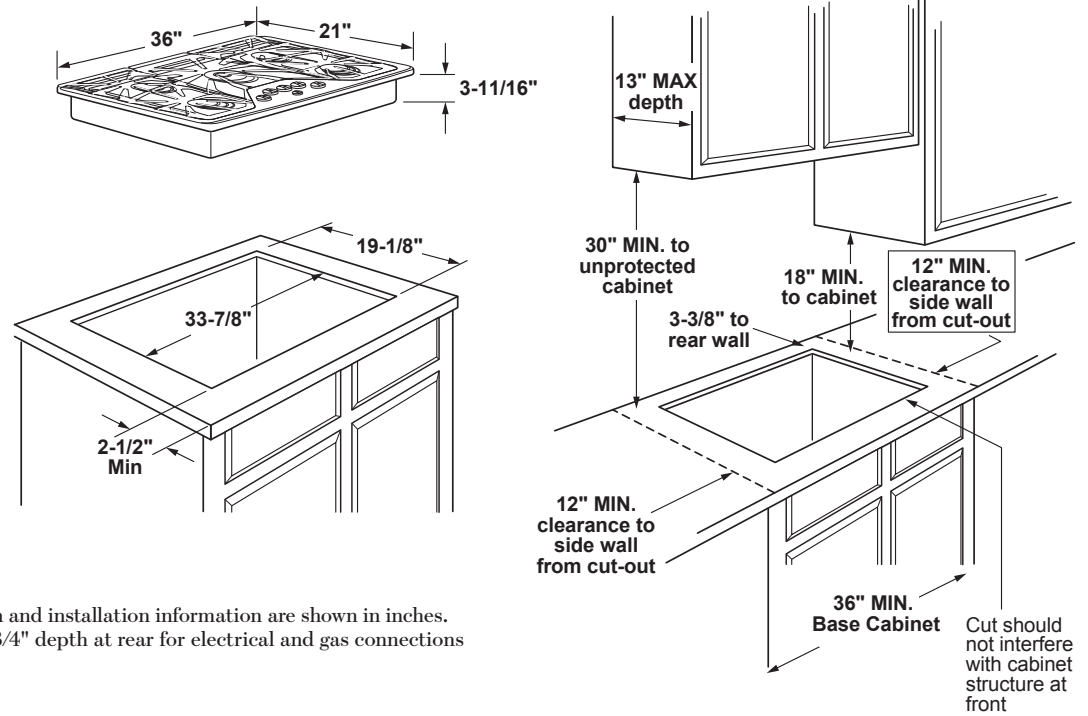

JGP5036DL/SL/BM

GE® 36" Built-In Gas Cooktop

DIMENSIONS AND INSTALLATION INFORMATION

AGA REQUIREMENT: All gas cooktop models require 7/16" free area below cooktop height to combustible material. Requires 18" minimum from countertop to adjacent overhead cabinets.

NOTE: If installing with a GE Profile™ Telescopic Downdraft System, consult both cooktop and downdraft installation instructions packed with product before installing. Cooktop gas/electric supply may need to be re-routed to install downdraft.

ELECTRICAL RATING: 120V, 60Hz, 5A

INSTALLATION WITH SINGLE WALL OVEN INFORMATION:

30" Gas Cooktops are approved for use over select GE 27" and 30" Wall Ovens and Warming Drawers. 30" and 36" Gas cooktops are approved for use over select 30" Wall Ovens and Warming Drawers. Refer to cooktop and wall oven/warming drawer installation instructions packed with product for current dimensional data.

INSTALLATION INFORMATION: Before installing, consult installation instructions, packed with product, for current dimensional data.

Dimension and installation information are shown in inches.
*Allow 5-3/4" depth at rear for electrical and gas connections

INSTALLATION ABOVE A WALL OVEN