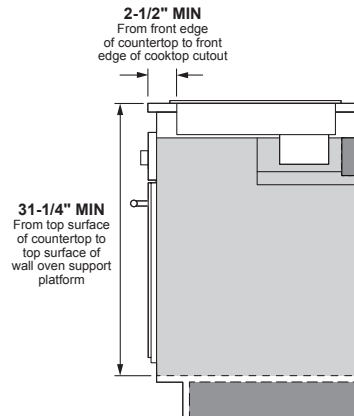

For answers to your Monogram, GE Café™ Series, GE Profile™ Series or GE Appliances product questions, visit our website at geappliances.com or call GE Answer Center® Service, 800.626.2000.