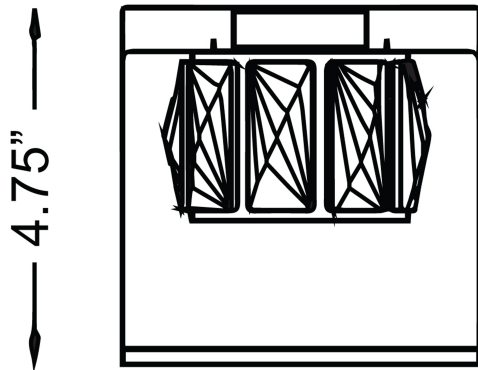

Project: _____

Type: _____

← 4.75" →

1-Light Crystal with Clear Glass Vanity

Fixture Material: Glass Finish: Mirrored Stainless Steel	Lamping 1 x 5 W	Ttl Watts 5w	Voltage 120v	Type LED SSL Dedicated LED	Base SSL	Kelvin 3000k	Lumens 450Lm	Lamp Supplied Yes	Installation ETL (US/Canada) Listed, Wall, Damp Location
Diffuser Materials: Glass Color: Clear Crystal with Clear Glass Additional Information: --	Dimensions	Length --	Height 4.75	Extension 5.75	Dimmable Yes	Packing Weight --			
		Width 4.75	O.A Height --	Diameter --					
	Shade Dimensions: Height: 4" Diameter: 4.75" Material: Glass								