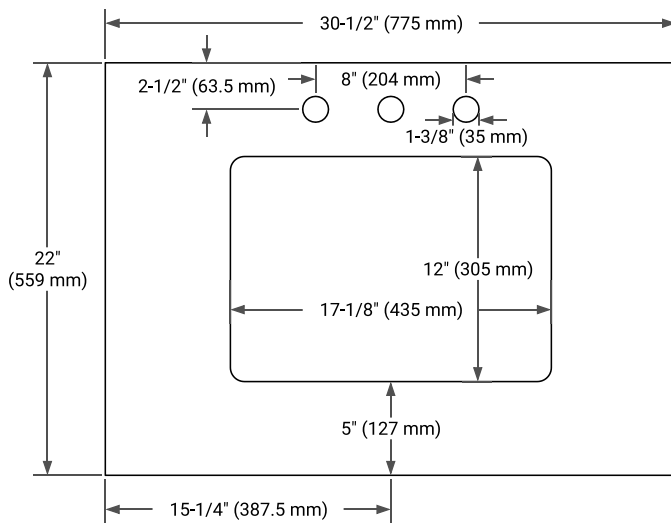

30" SINGLE SINK BASE CABINET

BASE CABINET DIMENSIONS

30" W x 21.5" D x 34.5" H

FEATURES

- Solid wood frame & plywood panels
- Dovetail drawers and joints
- Soft closing doors & drawers

HARDWARE FINISHES*

Brushed Nickel Satin Brass Matte Black Polished Chrome

31" SINGLE RECTANGLE SINK COUNTERTOP WITH 1.5 IN. THICKNESS

OVERALL DIMENSIONS

30.5" W x 22" D x 1.5" H

COUNTERTOP OPTIONS

Carrara Marble

White Quartz

FEATURES

- Solid countertop with mitered edges & seams
- Undermount white rectangular sink
- Pre-drilled for 8" widespread faucet

INCLUDED

- Countertop
- Matching Backsplash
- Rectangle Sink

COUNTERTOP PLAN VIEW

EDGE SIDE VIEW

THREE DIMENSIONAL COUNTERTOP VIEW