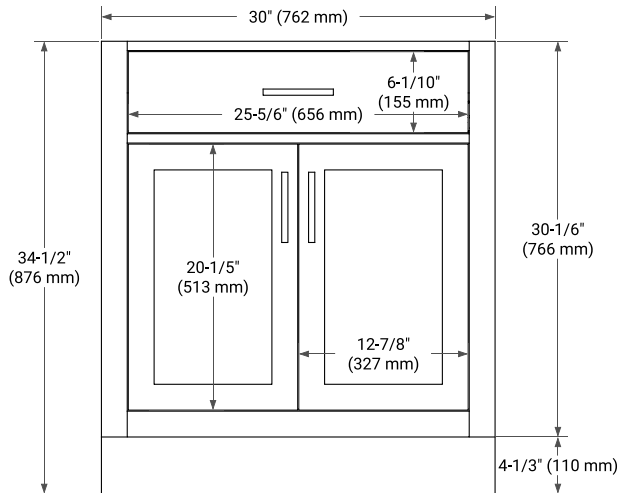

30" SINGLE SINK BASE CABINET

BASE CABINET DIMENSIONS

30" W x 21.5" D x 34.5" H

FEATURES

- Solid wood frame & plywood panels
- Dovetail drawers and joints
- Soft closing doors & drawers

HARDWARE FINISHES*

Brushed Nickel   Satin Brass   Matte Black   Polished Chrome

Hardware comes preinstalled with the illustrated option. Other finishes are available on our online store if you prefer a different one.

AVAILABLE COLORS

White   Grey   Midnight Blue   Oak

FRONT VIEW

SIDE VIEW

PLAN VIEW