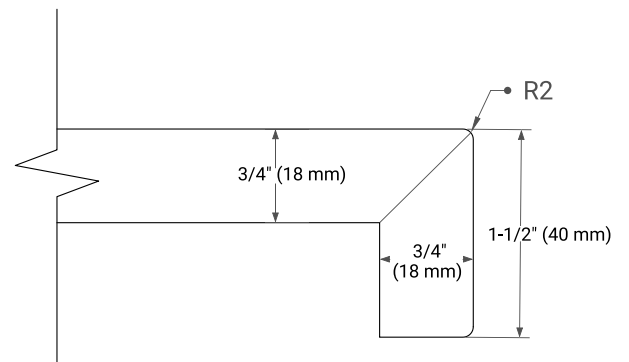

30" SINGLE SINK BASE CABINET

BASE CABINET DIMENSIONS

30" W x 21.5" D x 34.5" H

FEATURES

- Solid wood frame & plywood panels
- Dovetail drawers and joints
- Soft closing doors & drawers

HARDWARE FINISHES*

Brushed Nickel Satin Brass Matte Black Polished Chrome

31" SINGLE RECTANGLE SINK COUNTERTOP WITH 1.5 IN. THICKNESS

OVERALL DIMENSIONS

30.5" W x 22" D x 1.5" H

COUNTERTOP OPTIONS

Carrara Marble

White Quartz

FEATURES

- Solid countertop with mitered edges & seams
- Undermount white rectangular sink
- Pre-drilled for 8" widespread faucet

INCLUDED

- Countertop
- Matching Backsplash
- Rectangle Sink

COUNTERTOP PLAN VIEW

EDGE SIDE VIEW

THREE DIMENSIONAL COUNTERTOP VIEW