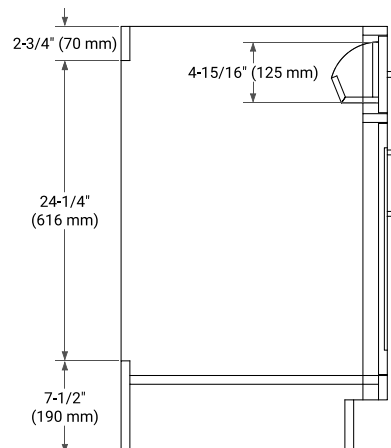

30" SINGLE SINK BASE CABINET

BASE CABINET DIMENSIONS

30" W x 21.5" D x 34.5" H

FEATURES

- Solid wood frame & plywood panels
- Dovetail drawers and joints
- Soft closing doors & drawers

HARDWARE FINISHES*

Brushed Nickel Satin Brass Matte Black Polished Chrome

31" SINGLE RECTANGLE SINK COUNTERTOP WITH 1.5 IN. THICKNESS

OVERALL DIMENSIONS

30.5" W x 22" D x 1.5" H

COUNTERTOP OPTIONS

Carrara Marble

White Quartz

FEATURES

- Solid countertop with mitered edges & seams
- Undermount white rectangular sink
- Pre-drilled for 8" widespread faucet

INCLUDED

- Countertop
- Matching Backsplash
- Rectangle Sink

COUNTERTOP PLAN VIEW

EDGE SIDE VIEW

THREE DIMENSIONAL COUNTERTOP VIEW