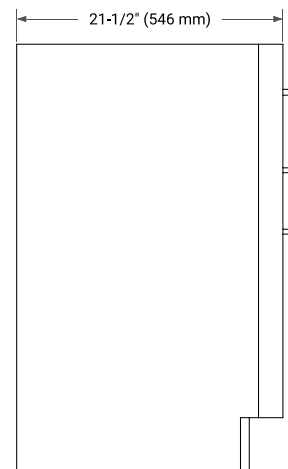

30" SINGLE SINK BASE CABINET

BASE CABINET DIMENSIONS

30" W x 21.5" D x 34.5" H

FEATURES

- Solid wood frame & plywood panels
- Dovetail drawers and joints
- Soft closing doors & drawers

HARDWARE FINISHES*

Brushed Nickel   Satin Brass   Matte Black   Polished Chrome

Hardware comes preinstalled with the illustrated option. Other finishes are available on our online store if you prefer a different one.

AVAILABLE COLORS

White   Grey   Midnight Blue   Oak

FRONT VIEW

SIDE VIEW

PLAN VIEW