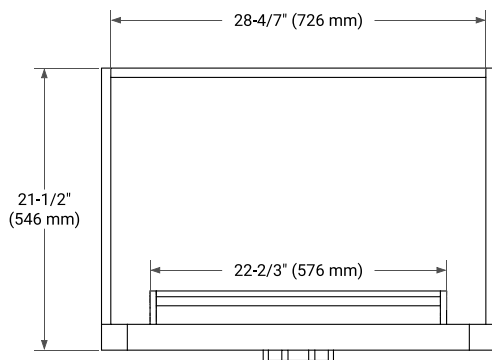

30" SINGLE SINK BASE CABINET

BASE CABINET DIMENSIONS

30" W x 21.5" D x 34.5" H

FEATURES

- Solid wood frame & plywood panels
- Dovetail drawers and joints
- Soft closing doors & drawers

HARDWARE FINISHES*

Brushed Nickel Satin Brass Matte Black Polished Chrome

31" SINGLE RECTANGLE SINK COUNTERTOP WITH 1.5 IN. THICKNESS

OVERALL DIMENSIONS

30.5" W x 22" D x 1.5" H

COUNTERTOP OPTIONS

Carrara Marble

White Quartz

FEATURES

- Solid countertop with mitered edges & seams
- Undermount white rectangular sink
- Pre-drilled for 8" widespread faucet

INCLUDED

- Countertop
- Matching Backsplash
- Rectangle Sink

COUNTERTOP PLAN VIEW

EDGE SIDE VIEW

THREE DIMENSIONAL COUNTERTOP VIEW