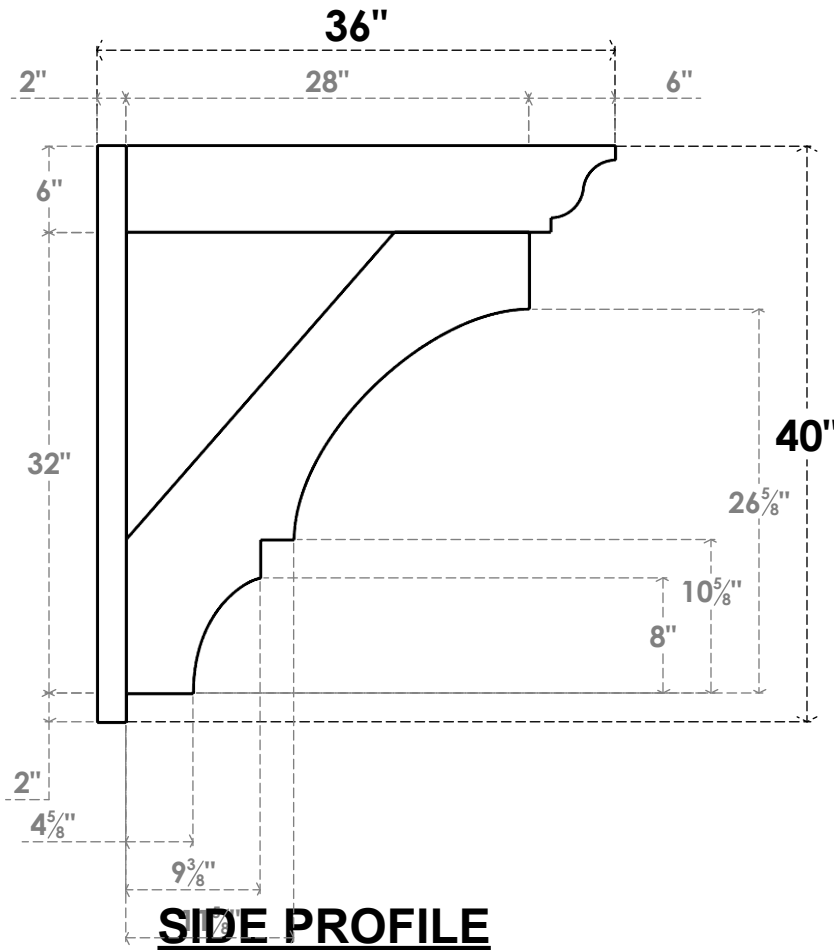

ITEM NUMBER: OUTUROC060X080X36000X40000X060X020X060BOA04RCPR

6"W TOP X 8"W BACK X 36"D X 40"H X 6"T TOP X 2"T BACK TIMBERTHANE ROUGH CEDAR BALBOA FAUX WOOD OPEN OUTLOOKER, TRADITIONAL TOP AND BLOCK BACK, 6"W CLOSED BRACE, PRIMED TAN

ISOMETRIC

EKENA MILLWORK
2300 WEST MAIN ST.
CLARKSVILLE, TX 75426
TOLL FREE: 866-607-0453
WWW.EKENAMILLWORK.COM

NOTES

1. INSTALLATION TO BE COMPLETED IN ACCORDANCE WITH MANUFACTURER'S SPECIFICATIONS.
2. DRAWING MAY NOT BE TO SCALE
3. THIS DRAWING IS INTENDED FOR DESIGN AND PLANNING PURPOSES ONLY.
4. ALL INFORMATION CONTAINED HEREIN WAS CURRENT AT THE TIME OF DEVELOPMENT BUT MUST BE REVIEWED AND APPROVED BY THE PRODUCT MANUFACTURER TO BE CONSIDERED ACCURATE.
5. TIMBERTHANE ARCHITECTURAL PRODUCTS ARE MADE FROM HIGH DENSITY URETHANE AND COME FACTORY PRIMED