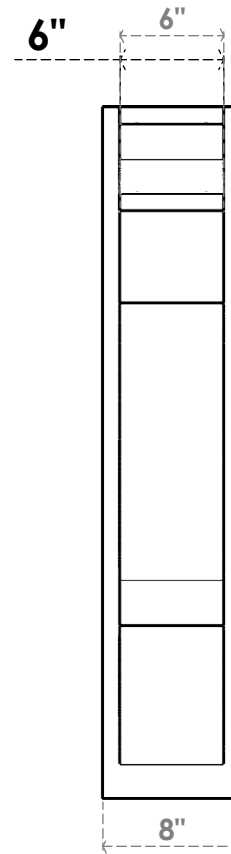

ITEM NUMBER: OUTUROC060X080X36000X40000X060X020X060BOA04RCPR

6"W TOP X 8"W BACK X 36"D X 40"H X 6"T TOP X 2"T BACK TIMBERTHANE ROUGH CEDAR BALBOA FAUX WOOD OPEN OUTLOOKER, TRADITIONAL TOP AND BLOCK BACK, 6"W CLOSED BRACE, PRIMED TAN

ISOMETRIC

EKENA MILLWORK
2300 WEST MAIN ST.
CLARKSVILLE, TX 75426
TOLL FREE: 866-607-0453
WWW.EKENAMILLWORK.COM

NOTES

1. INSTALLATION TO BE COMPLETED IN ACCORDANCE WITH MANUFACTURER'S SPECIFICATIONS.
2. DRAWING MAY NOT BE TO SCALE
3. THIS DRAWING IS INTENDED FOR DESIGN AND PLANNING PURPOSES ONLY.
4. ALL INFORMATION CONTAINED HEREIN WAS CURRENT AT THE TIME OF DEVELOPMENT BUT MUST BE REVIEWED AND APPROVED BY THE PRODUCT MANUFACTURER TO BE CONSIDERED ACCURATE.
5. TIMBERTHANE ARCHITECTURAL PRODUCTS ARE MADE FROM HIGH DENSITY URETHANE AND COME FACTORY PRIMED