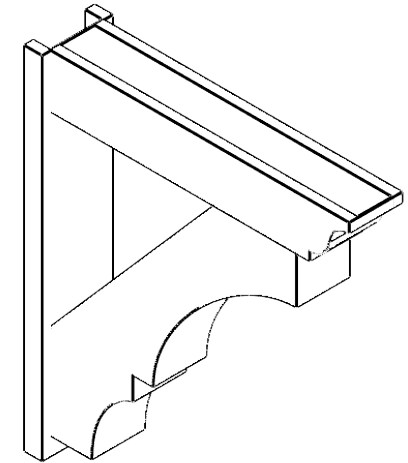

ITEM NUMBER: OUTUROC060X080X36000X40000X060X020X060BOA04RCPR

6"W TOP X 8"W BACK X 36"D X 40"H X 6"T TOP X 2"T BACK TIMBERTHANE ROUGH CEDAR BALBOA FAUX WOOD OPEN OUTLOOKER, TRADITIONAL TOP AND BLOCK BACK, 6"W CLOSED BRACE, PRIMED TAN

ISOMETRIC

EKENA MILLWORK
2300 WEST MAIN ST.
CLARKSVILLE, TX 75426
TOLL FREE: 866-607-0453
WWW.EKENAMILLWORK.COM

NOTES

1. INSTALLATION TO BE COMPLETED IN ACCORDANCE WITH MANUFACTURER'S SPECIFICATIONS.
2. DRAWING MAY NOT BE TO SCALE
3. THIS DRAWING IS INTENDED FOR DESIGN AND PLANNING PURPOSES ONLY.
4. ALL INFORMATION CONTAINED HEREIN WAS CURRENT AT THE TIME OF DEVELOPMENT BUT MUST BE REVIEWED AND APPROVED BY THE PRODUCT MANUFACTURER TO BE CONSIDERED ACCURATE.
5. TIMBERTHANE ARCHITECTURAL PRODUCTS ARE MADE FROM HIGH DENSITY URETHANE AND COME FACTORY PRIMED