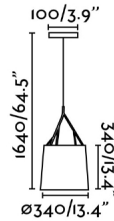

Modern pendant made from steel with a textile shade.
Designed by: Estudi Ribaudí.

General characteristics

Fixation	Ceiling
voltage	120V
Hertz	60Hz
Cable length	0.01 ft
Max. Power	15W

Material

Body/Structure	Steel
Screen	Textile