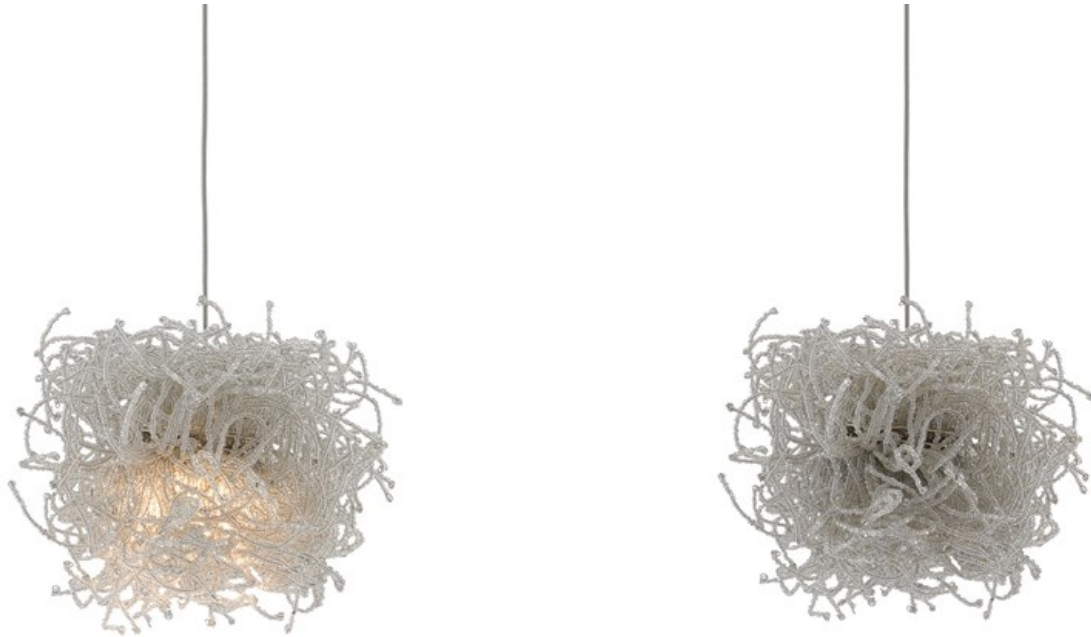

## Birds Nest 1-Light Multi-Drop Pendant

9000-0695

Overall: 4.5"h x 5.5"dia

Finish: Painted Silver/Clear

Materials: Metal/Glass Bead

Availability: Out of Stock as of 2/2/2021 10:41:18 PM

Item Weight: 3 lb

Number of Lights: 1

Suggested Bulb: G4 Bulb

Socket Type: G4

Watts per Socket / Item: 10/10

The Birds Nest 1-Light Multi-Drop Pendant is an effervescent beaded pendant that looks like a luminous nest. Rather than twigs, the shade is made up of whorls of clear beads strung along pieces of wire. It takes many hours for our artisans to create the shade that looks so whimsical. This fixture is among Currey & Company's introduction of cluster lights, which includes 1-light up to 36-light configurations.