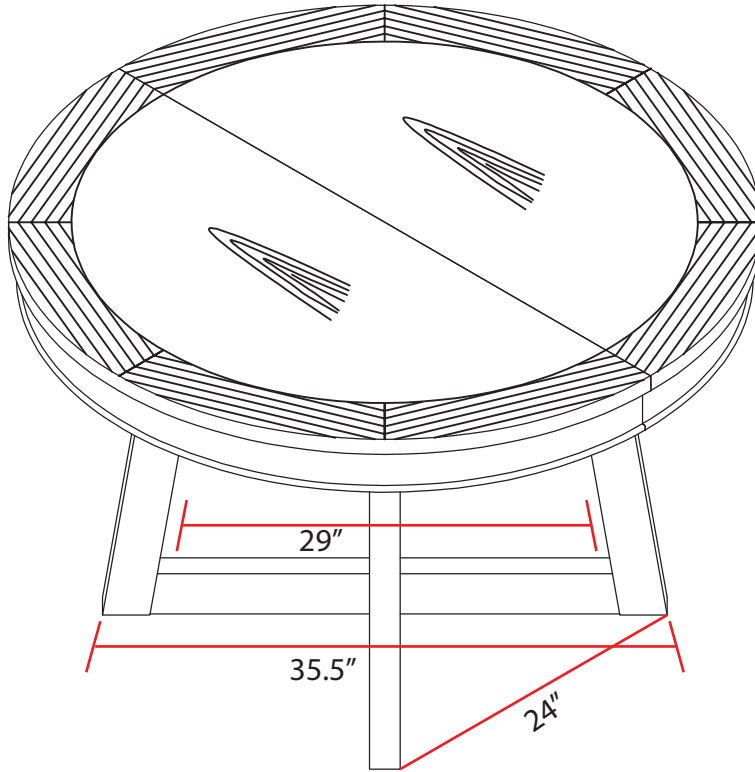

# Americana Dining 48RND Dining Table Production 8/3/21

Overall: 48" x 48" x 30.5"

48" Diameter

Wood Top Thickness 1"  
Overall Top 4.5"

Leg height 26"  
Thickness 2"

20"h under table

Overall: 66" x 48" x 30.5"