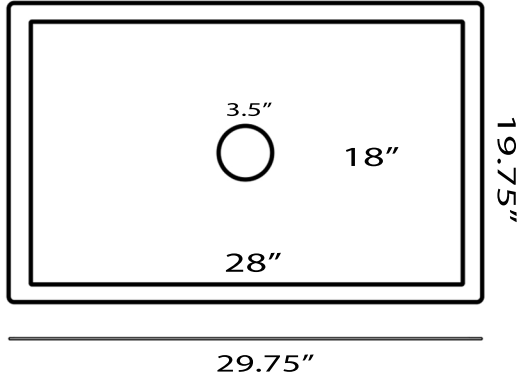

NSK1353

TOP VIEW

FRONT VIEW

1/4" Taper from top edge to bottom of sink

| Overall Dimensions | Interior Bowl | Apron Height | Bowl Depth | Drain Dimensions |
|-----------------------|----------------|--------------|------------|------------------|
| 29.75" x 19.75" x 10" | 28" x 18" x 9" | 10" | 9" | 3.5" Opening |