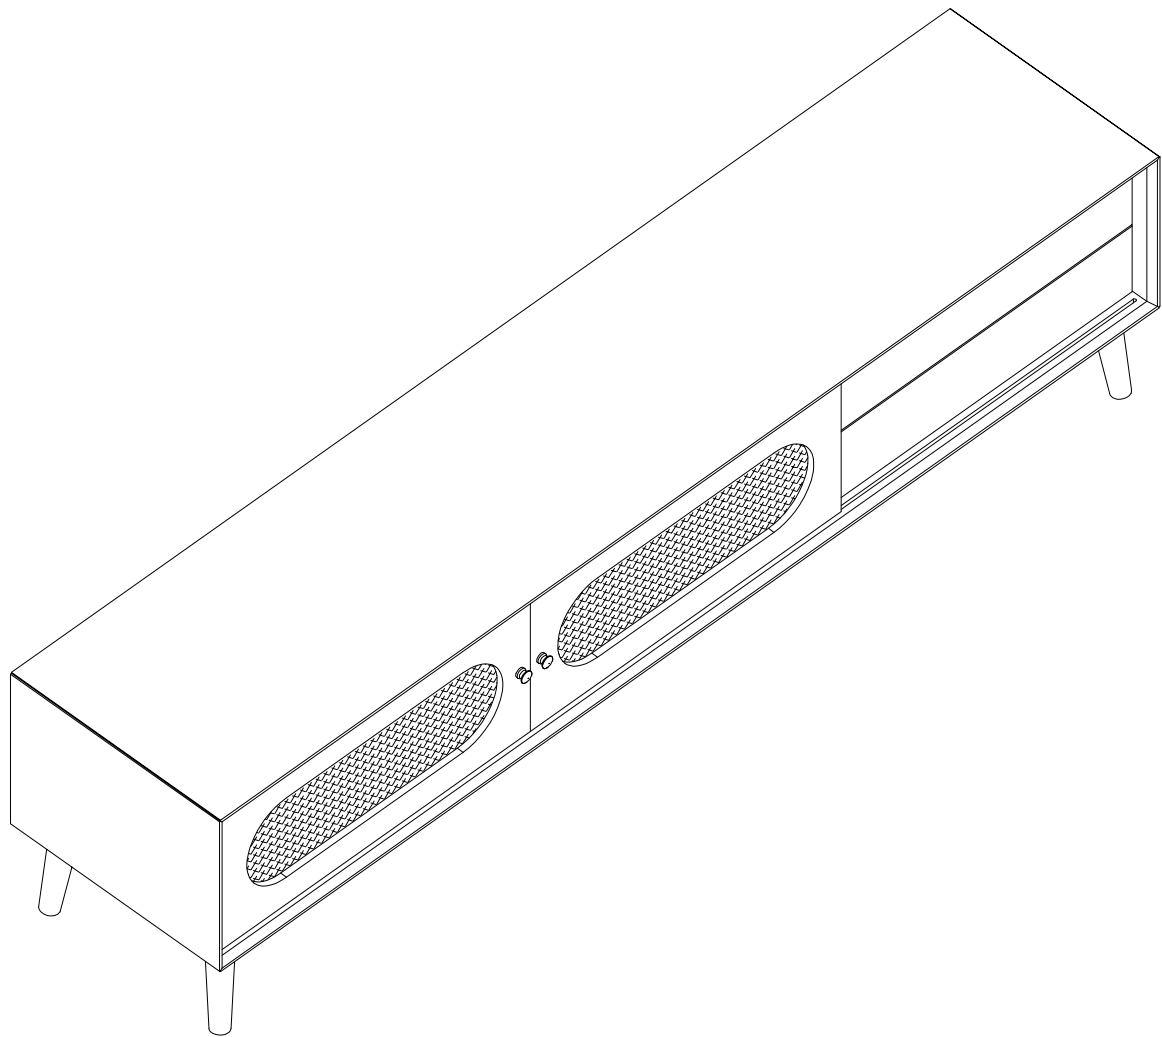

TV STAND

Assembly Instructions - Please keep for future reference.

DIMENSIONS

width-70.87inch
Depth-15.75inch
Height-17.72inch

Important - Please read these instructions fully before starting assembly.

components - fittings