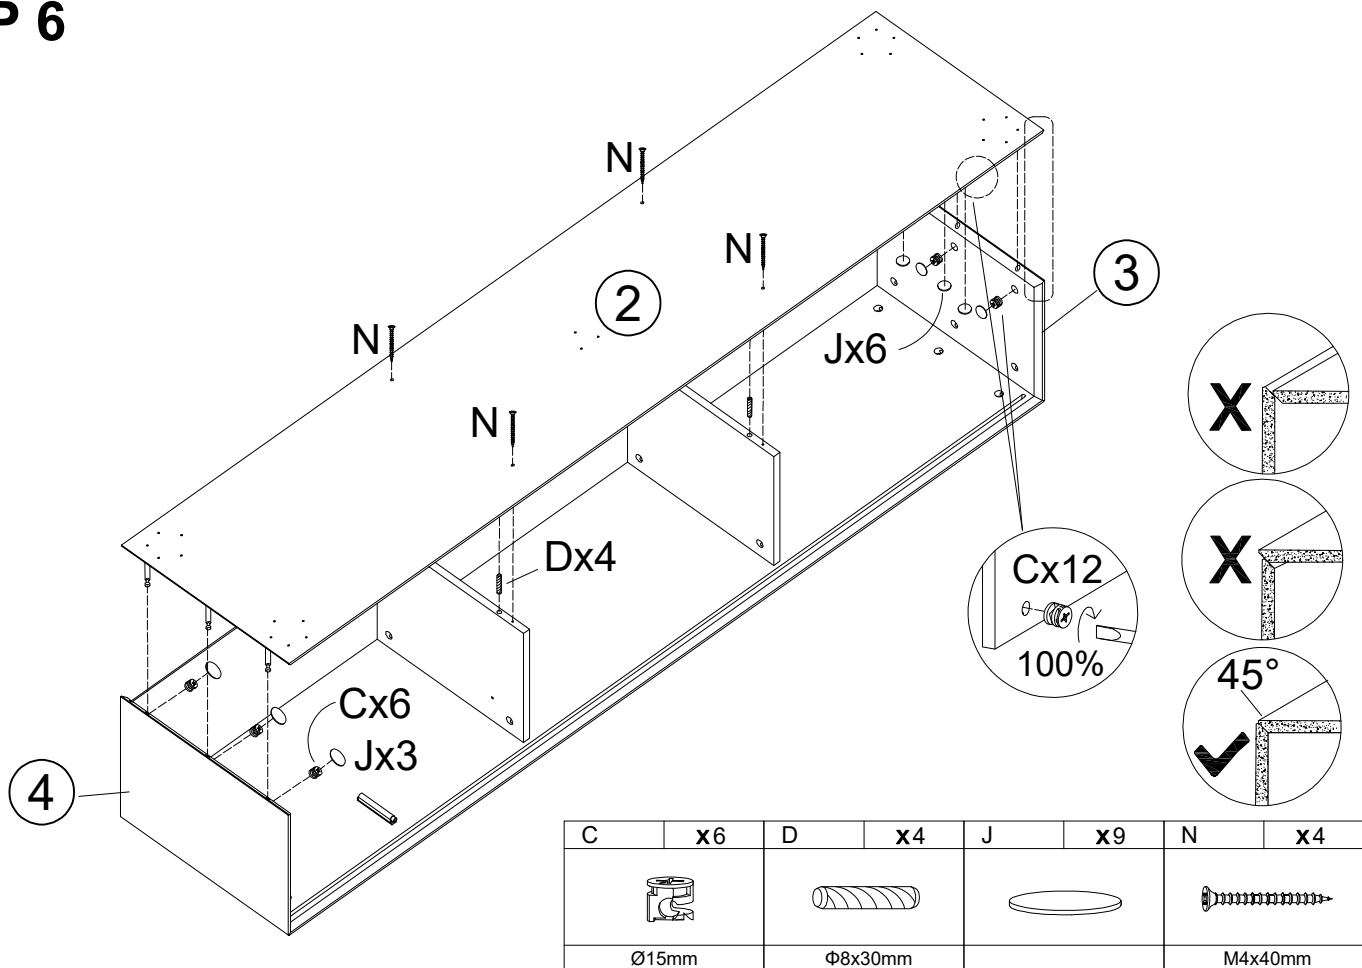

TV STAND

Assembly Instructions - Please keep for future reference.

DIMENSIONS

width-70.87inch
Depth-15.75inch
Height-17.72inch

Important - Please read these instructions fully before starting assembly.

components - fittings

Hardware-Liste :

<p>A X 12</p>  <p>M6x45mm</p>	<p>B X 9</p>  <p>M6x35mm</p>	<p>C X 33</p>  <p>Φ15mm</p>	<p>D X 8</p>  <p>Φ8x30mm</p>
<p>E X 74</p>  <p>M3.5x14mm</p>	<p>F X 12</p> 	<p>G X 1</p> 	<p>H X 4</p> 
<p>I X 1</p> 	<p>J X 21</p>  <p>Ø20mm</p>	<p>K X 2</p>  <p>M4x12mm</p>	<p>L X 2</p> 
<p>M X 2</p> 	<p>N X11</p>  <p>M4x40mm</p>	<p>O X 1</p> 	<p>P X 4</p> 
<p>Q X 2</p> 	<p>R X 2</p>  <p>M4x18mm</p>	<p>S X 4</p> 	<p>CL X 1</p>  <p>300mm</p>
<p>CR X 1</p>  <p>300mm</p>	<p>DL X 1</p>  <p>300mm</p>	<p>DR X 1</p>  <p>300mm</p>	

Assembly Instructions

Assembly Instructions

STEP 1

STEP 2

Assembly Instructions

STEP 3

STEP 4

Assembly Instructions

STEP 5

STEP 6

Assembly Instructions

STEP 7

STEP 8

Assembly Instructions

STEP 9

E	x4	CL	x1	CR	x1
M3.5x14mm		300mm		300mm	