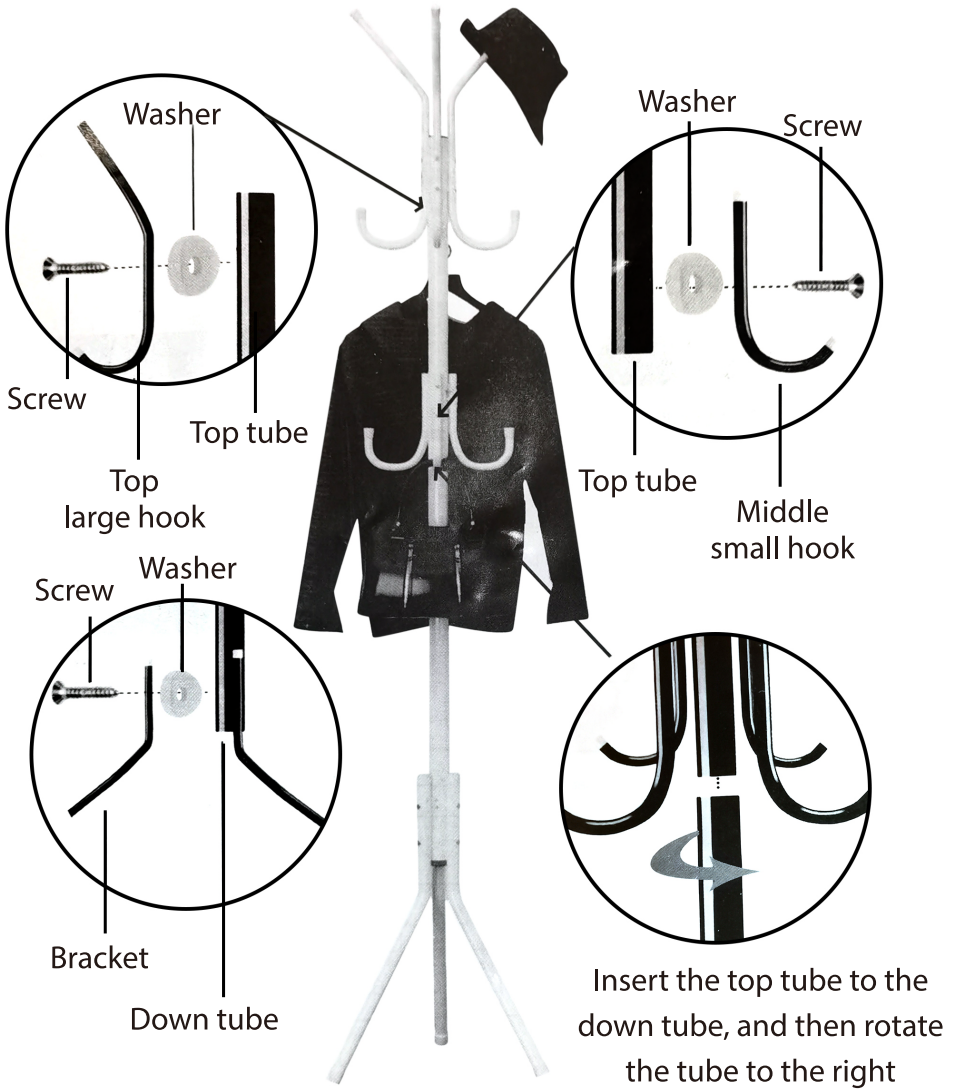

User Manual

Welcome

Thanks for purchasing this **Coat Rack Organizer**. Please read this user manual carefully before use.

Packing Lists

Upon opening the package, please check for the following items:

Accessory	Quantity	Picture	Accessory	Quantity	Picture
Top tube	1		Down tube	1	
Top large hook	4		Middle small hook	4	
Bracket	3		Screw	22	
Washer	22		Cover for hook	16	
Cover for bracket	6		Cover for tube	2	

Installation Guide

Gift