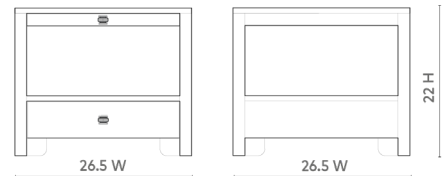

Lugano 1-Drawer Side Table, Taupe Gray

LUG-110-9426

26.5w x 26.5d x 22h

Clear Lacquered Cat's Eye Veneer

Custom Pull Option

Pull Out Tray and 1 Drawer

Veneer Interior

Soft Closing Glides