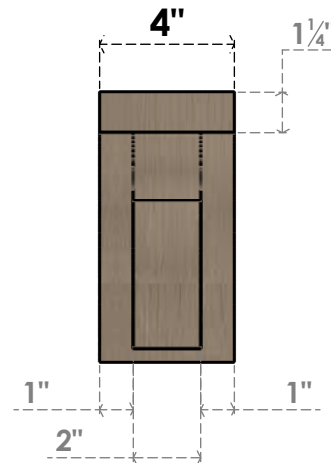

# ITEM NUMBER: CORU04X08X08HELRCPR

4"W X 8"D X 8"H SERIES 1 CLASSIC HELENA ROUGH CEDAR TIMBERTHANE  
FAUX WOOD CORBEL, PRIMED

**SIDE PROFILE**

**FRONT PROFILE**

**ISOMETRIC**

EKENA MILLWORK  
2300 WEST MAIN ST.  
CLARKSVILLE, TX 75426  
TOLL FREE: 866-607-0453  
WWW.EKENAMILLWORK.COM

NOTES

1. INSTALLATION TO BE COMPLETED IN ACCORDANCE WITH MANUFACTURER'S SPECIFICATIONS.
2. DRAWING MAY NOT BE TO SCALE
3. THIS DRAWING IS INTENDED FOR DESIGN AND PLANNING PURPOSES ONLY.
4. ALL INFORMATION CONTAINED HEREIN WAS CURRENT AT THE TIME OF DEVELOPMENT BUT MUST BE REVIEWED AND APPROVED BY THE PRODUCT MANUFACTURER TO BE CONSIDERED ACCURATE.
5. TIMBERTHANE ARCHITECTURAL PRODUCTS ARE MADE FROM HIGH DENSITY URETHANE AND COME FACTORY PRIMED