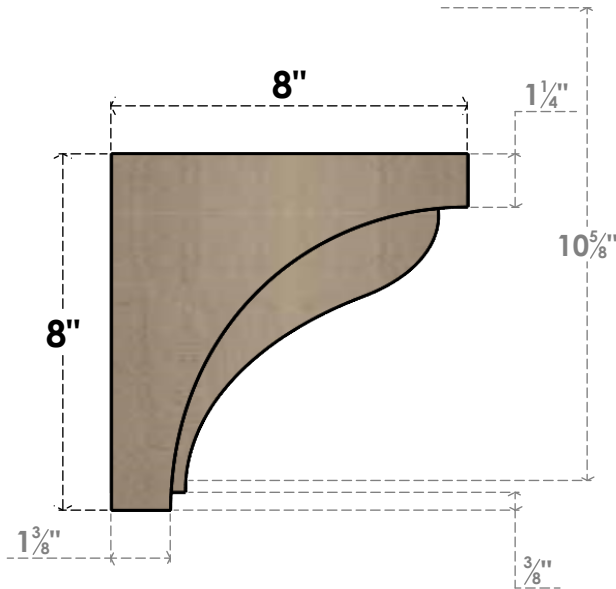

# ITEM NUMBER: CORU04X08X08HELRCPR

4"W X 8"D X 8"H SERIES 1 CLASSIC HELENA ROUGH CEDAR TIMBERTHANE  
FAUX WOOD CORBEL, PRIMED

**SIDE PROFILE**

**FRONT PROFILE**

**ISOMETRIC**

EKENA MILLWORK  
2300 WEST MAIN ST.  
CLARKSVILLE, TX 75426  
TOLL FREE: 866-607-0453  
WWW.EKENAMILLWORK.COM

NOTES

1. INSTALLATION TO BE COMPLETED IN ACCORDANCE WITH MANUFACTURER'S SPECIFICATIONS.
2. DRAWING MAY NOT BE TO SCALE
3. THIS DRAWING IS INTENDED FOR DESIGN AND PLANNING PURPOSES ONLY.
4. ALL INFORMATION CONTAINED HEREIN WAS CURRENT AT THE TIME OF DEVELOPMENT BUT MUST BE REVIEWED AND APPROVED BY THE PRODUCT MANUFACTURER TO BE CONSIDERED ACCURATE.
5. TIMBERTHANE ARCHITECTURAL PRODUCTS ARE MADE FROM HIGH DENSITY URETHANE AND COME FACTORY PRIMED