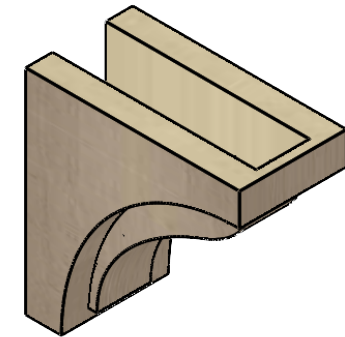

# ITEM NUMBER: CORU04X08X08HELRCPR

4"W X 8"D X 8"H SERIES 1 CLASSIC HELENA ROUGH CEDAR TIMBERTHANE  
FAUX WOOD CORBEL, PRIMED

**SIDE PROFILE**

**FRONT PROFILE**

**ISOMETRIC**

EKENA MILLWORK  
2300 WEST MAIN ST.  
CLARKSVILLE, TX 75426  
TOLL FREE: 866-607-0453  
WWW.EKENAMILLWORK.COM

NOTES

1. INSTALLATION TO BE COMPLETED IN ACCORDANCE WITH MANUFACTURER'S SPECIFICATIONS.
2. DRAWING MAY NOT BE TO SCALE
3. THIS DRAWING IS INTENDED FOR DESIGN AND PLANNING PURPOSES ONLY.
4. ALL INFORMATION CONTAINED HEREIN WAS CURRENT AT THE TIME OF DEVELOPMENT BUT MUST BE REVIEWED AND APPROVED BY THE PRODUCT MANUFACTURER TO BE CONSIDERED ACCURATE.
5. TIMBERTHANE ARCHITECTURAL PRODUCTS ARE MADE FROM HIGH DENSITY URETHANE AND COME FACTORY PRIMED