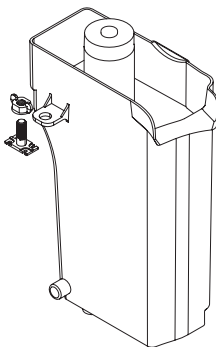

## Illustrated Parts

### E-Toilet

**MODEL**

**ET1100**

**ET2200**

Smart Seat Assembly

**205035** (ET1100 Model)

**205036** (ET2200 Model)

Water Tank Assembly (\*Hose Clip Not Shown)

**205039**

Diverter Valve (\*Hose Clip Not Shown)

**205038**

Nozzle

**205040**

Pump Assembly (\*Hose Clip, Wing Nuts, Removal Tool Not Shown)

**205037**

Remote Control  
with Mounting Bracket  
(\*Hardware Not Shown)