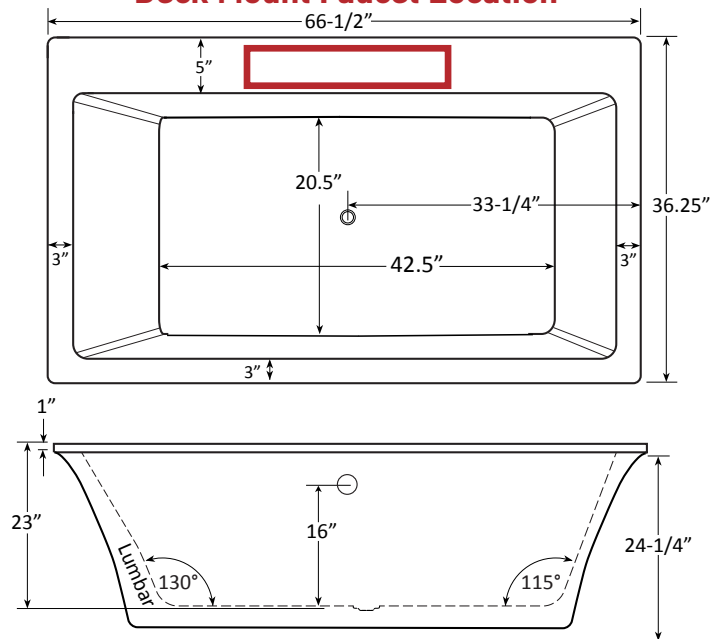

Rectangle 6636CD | Bathtub Only

Product Number: WFBUDRET06636CDFS-A 66" x 36" x 25"

STANDARD & OPTIONAL ACCESSORIES

DRAINS OPTIONAL

- Bath Drain: Pop up: White
- In Floor Drain EZ Fast Connect

FAUCET INFORMATION

- Tub Deck Mount Faucet Location
- Floor mount (not included)
- Floor mount verify spout distance

TECHNICAL SPECIFICATIONS

Center drain

Deck Mount Faucet Location

Specifications and features are subject to change without notice and are + .25". All final measurements should be taken from tub on site.