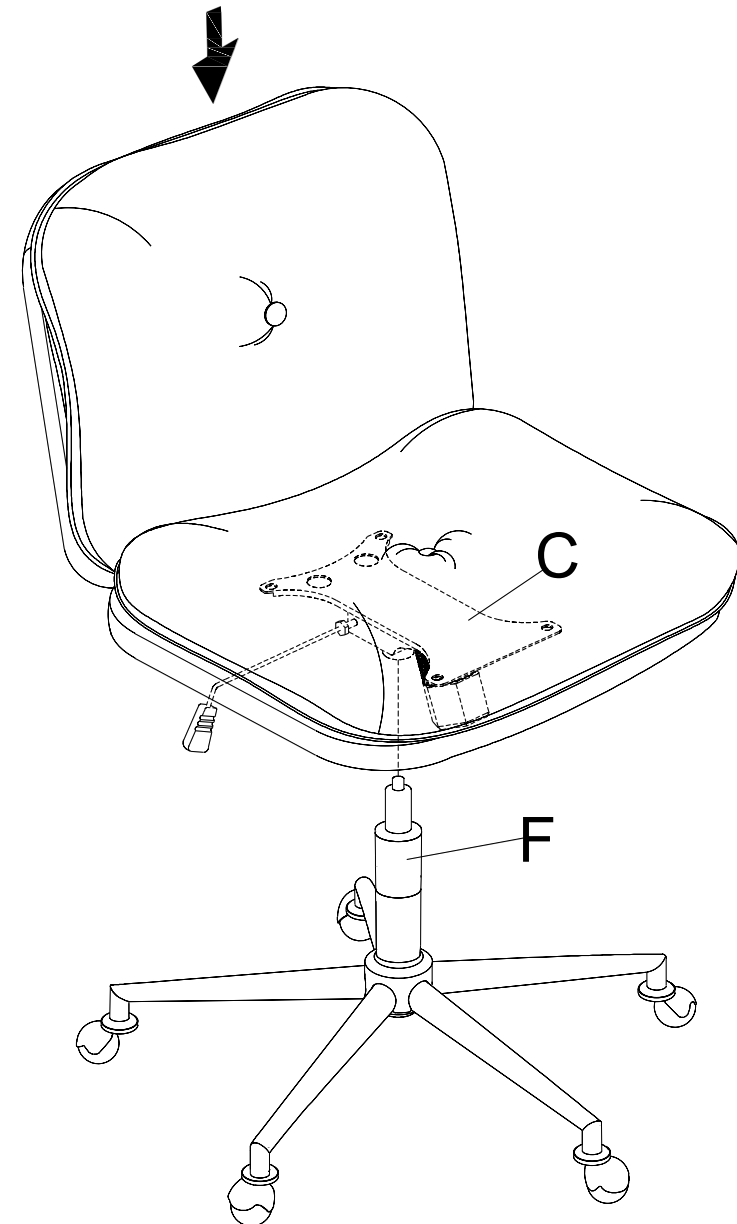

Weight Limitation
250 LBS

PARTS LIST

A	x1	B	x1	C	x1	D	x1
							
Backrest		Seat Frame		Mechanism		Spider base	
E	x1	F	x1	G	x5	H	x5
							
Metal base cap		Gas lift		Casters		Spikes	

HARDWARE LIST

#1	x4	#2	x4	#3	x1
					
φ6x25mm		φ6x20mm		M6	

HARDWARE SPARE LIST

#1	x1	#2	x1
			
φ6x25mm		φ6x20mm	

ASSEMBLY INSTRUCTIONS

STEP-5

ASSEMBLY INSTRUCTIONS

STEP-4

#2	x4	#3	x1
			
φ6x20mm		M6	

ASSEMBLY INSTRUCTIONS