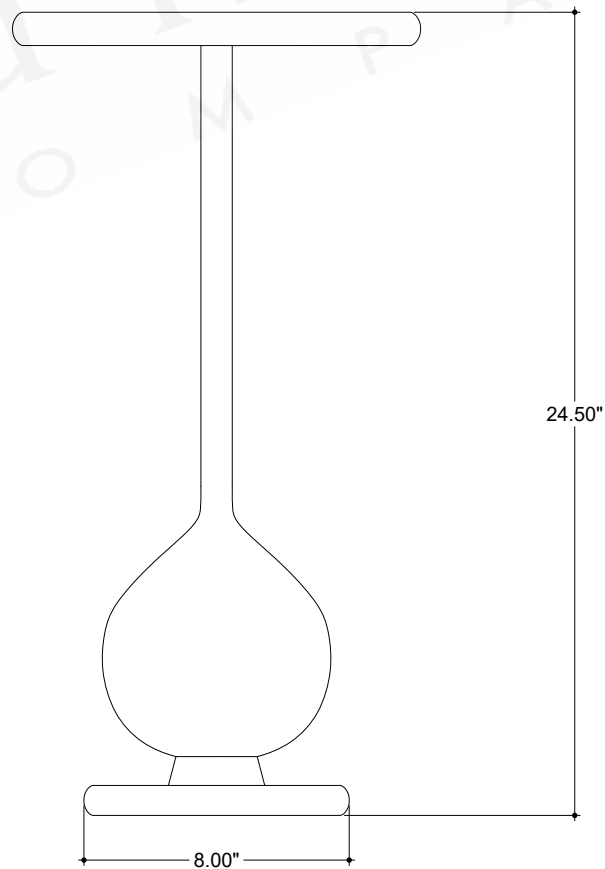

ITEM: 4000-0248

Overall Dimensions

Diameter: 12"

Height: 24.5"

TOP VIEW

FRONT VIEW