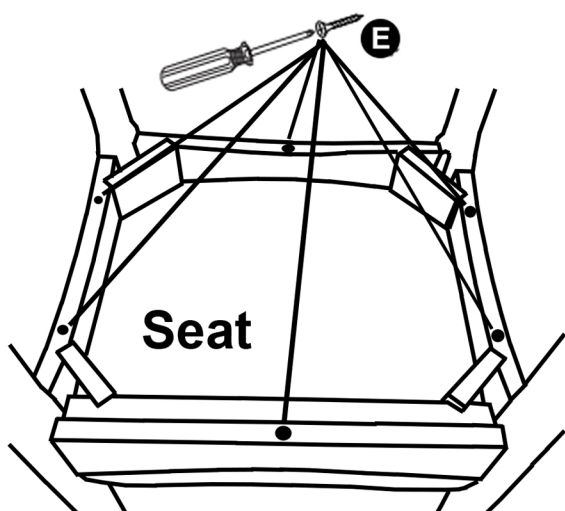

Hardware List for 2 chairs

NO	DESCRIPTION	QTY
A	JCBC M6 x 70mm 	8 pcs
B	JCBC M6 x 60mm 	8 pcs
C	JCBC M6 x 35mm 	10 pcs
D	Washer 	26 pcs
E	CSK M4 x 30mm 	12 pcs
F	Allen Key 	1 pc

1

2

3

4

5