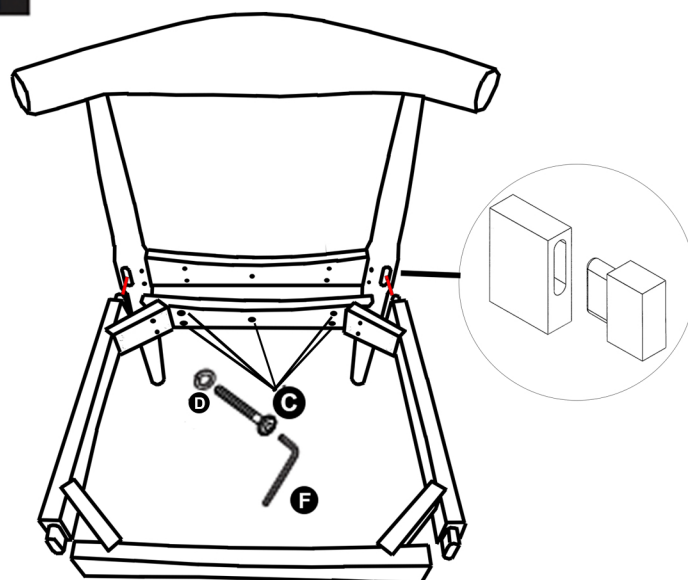

Hardware List for 2 chairs

NO	DESCRIPTION	QTY
A	JCBC M6 x 70mm 	8 pcs
B	JCBC M6 x 60mm 	8 pcs
C	JCBC M6 x 35mm 	10 pcs
D	Washer 	26 pcs
E	CSK M4 x 30mm 	12 pcs
F	Allen Key 	1 pc

1

2

3

4

5