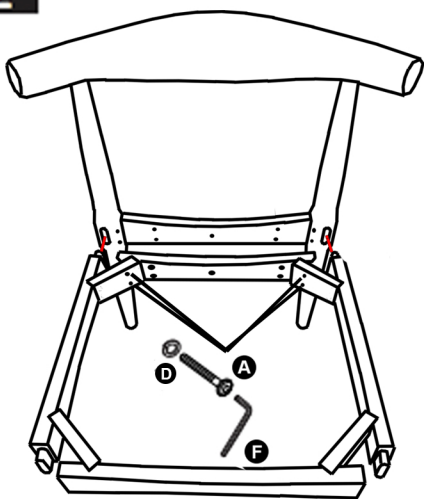

Hardware List for 2 chairs

NO	DESCRIPTION	QTY
A	JCBC M6 x 70mm 	8 pcs
B	JCBC M6 x 60mm 	8 pcs
C	JCBC M6 x 35mm 	10 pcs
D	Washer 	26 pcs
E	CSK M4 x 30mm 	12 pcs
F	Allen Key 	1 pc

1

2

3

4

5