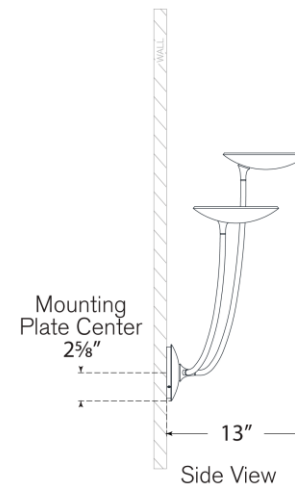

TEAR SHEET

Keira Large Triple Sconce

Item # TOB 2785PN

Designer: Thomas O'Brien

Height: 23"

Width: 22"

Extension: 13"

Backplate: 4.75" Round

Finishes: BZ/HAB, HAB, PN, WHT/HAB

Socket: Dedicated LED

Wattage: 18w (1500lm)

Note: UL Only

Top View

Side View

Front View