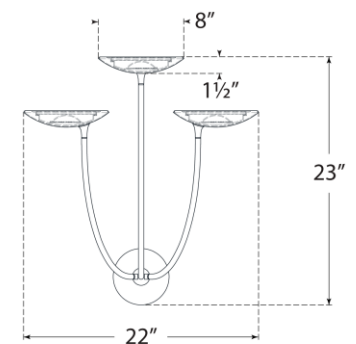

TEAR SHEET

Keira Large Triple Sconce

Item # TOB 2785PN

Designer: Thomas O'Brien

Height: 23"

Width: 22"

Extension: 13"

Backplate: 4.75" Round

Finishes: BZ/HAB, HAB, PN, WHT/HAB

Socket: Dedicated LED

Wattage: 18w (1500lm)

Note: UL Only

Top View

Side View

Front View