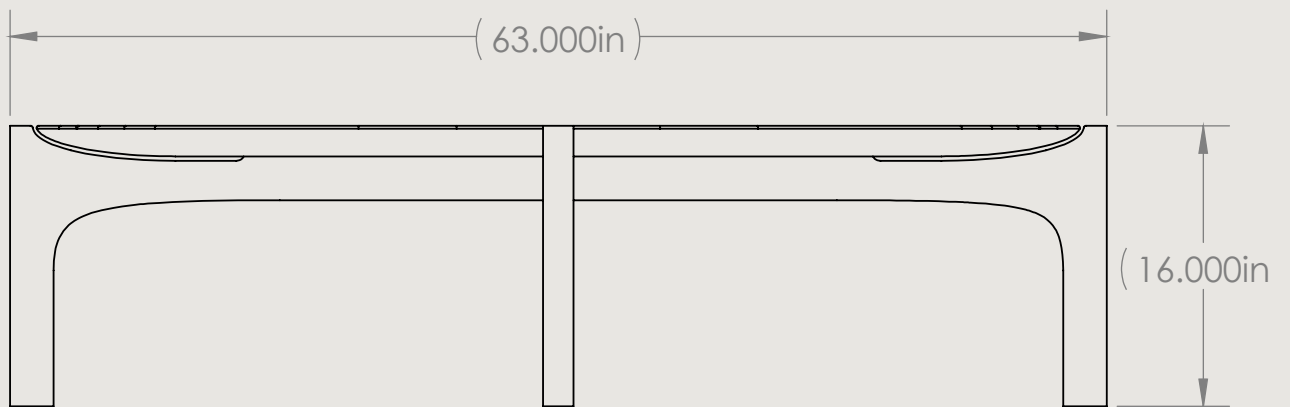

Kindred Heirloom Collection  
Aux Arc Coffee Table In Walnut  
Dimensions: 63"L x 35"W x 16"H

Flat Pack Parts Manifest  
1) Table Top  
2) Long Axis Legs  
3) Short Axis Legs  
4) Bolts (5)

Drawn By  
Martin Eduard Goebel  
Saint Louis, USA  
1/12/2023

LONG SIDE VIEW

Kindred Heirloom Collection  
Aux Arc Coffee Table In Walnut  
Dimensions: 63"L x 35"W x 16"H

SHORT SIDE VIEW

TOP VIEW

Kindred Heirloom Collection  
Aux Arc Coffee Table In Walnut  
Dimensions: 63"L x 35"W x 16"H

### Inventory of Parts

- a. Table top
- b. Long Axis Legs
- c. Short Axis Legs
- d. Bolts (5)

**1)** Place table top upside down on the floor.

**2)** Assemble the Long and Short axis legs into a "+" sign.