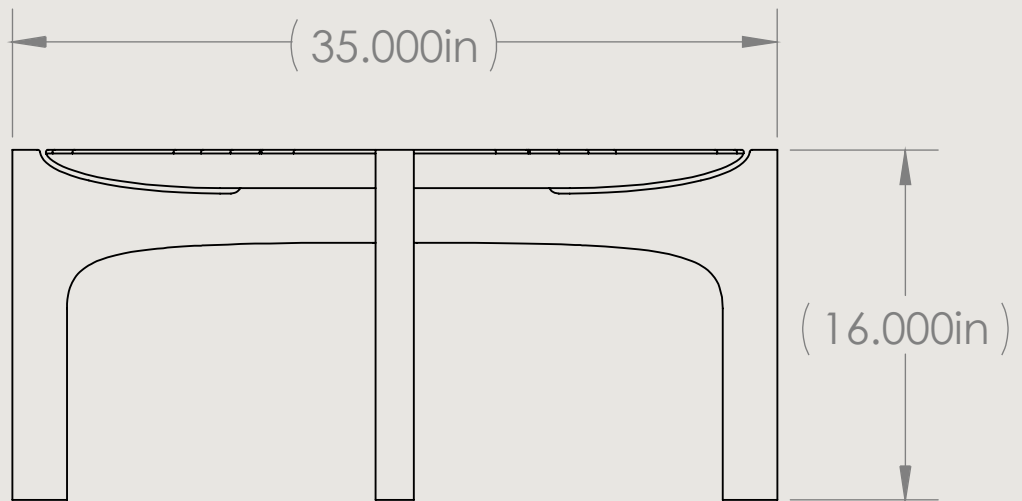

Kindred Heirloom Collection  
Aux Arc Coffee Table In Walnut  
Dimensions: 63"L x 35"W x 16"H

Flat Pack Parts Manifest  
1) Table Top  
2) Long Axis Legs  
3) Short Axis Legs  
4) Bolts (5)

Drawn By  
Martin Eduard Goebel  
Saint Louis, USA  
1/12/2023

LONG SIDE VIEW

Kindred Heirloom Collection  
Aux Arc Coffee Table In Walnut  
Dimensions: 63"L x 35"W x 16"H

SHORT SIDE VIEW

TOP VIEW

Kindred Heirloom Collection  
Aux Arc Coffee Table In Walnut  
Dimensions: 63"L x 35"W x 16"H

### Inventory of Parts

- a. Table top
- b. Long Axis Legs
- c. Short Axis Legs
- d. Bolts (5)

**1)** Place table top upside down on the floor.

**2)** Assemble the Long and Short axis legs into a "+" sign.