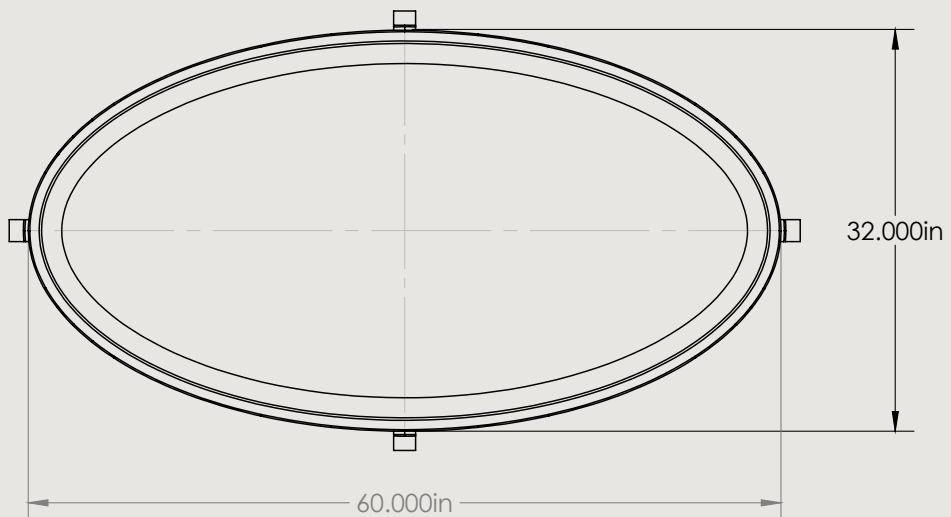

Kindred Heirloom Collection  
Aux Arc Coffee Table In Walnut  
Dimensions: 63"L x 35"W x 16"H

Flat Pack Parts Manifest  
1) Table Top  
2) Long Axis Legs  
3) Short Axis Legs  
4) Bolts (5)

Drawn By  
Martin Eduard Goebel  
Saint Louis, USA  
1/12/2023

LONG SIDE VIEW

Kindred Heirloom Collection  
Aux Arc Coffee Table In Walnut  
Dimensions: 63"L x 35"W x 16"H

SHORT SIDE VIEW

TOP VIEW

Kindred Heirloom Collection  
Aux Arc Coffee Table In Walnut  
Dimensions: 63"L x 35"W x 16"H

### Inventory of Parts

- a. Table top
- b. Long Axis Legs
- c. Short Axis Legs
- d. Bolts (5)

**1)** Place table top upside down on the floor.

**2)** Assemble the Long and Short axis legs into a "+" sign.