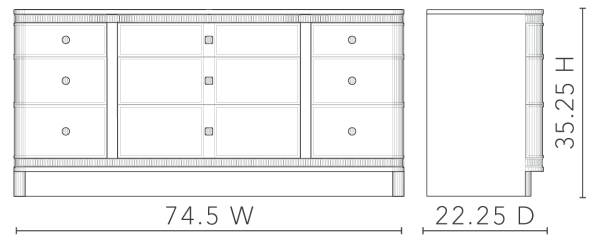

Sienna 9-Drawer Cabinet, Glazed Whisper White

SIE-450-950-884

- 74.5W x 22.25D x 35.25H
- Clear Lacquered Painted and Glazed Open Pore Oak Wood and Veneers
- Antique Brass Finished Cast Metal
- Soft Close Undermount Glides, Stained Interior