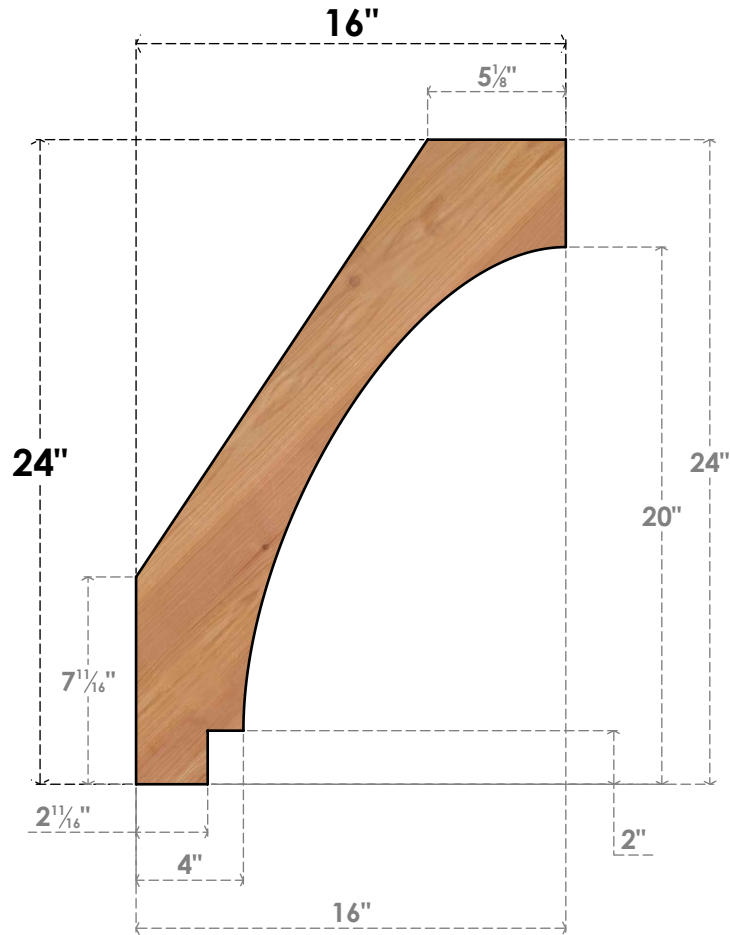

# BRC06X16X24IMP00SWR

5 1/2"W X 16"D X 24"H IMPERIAL SMOOTH BRACE, WESTERN RED CEDAR

**SIDE**

**FRONT**

EKENA MILLWORK  
2300 WEST MAIN ST.  
CLARKSVILLE, TX 75426  
TOLL FREE: 866-607-0453  
WWW.EKENAMILLWORK.COM

### NOTES

1. INSTALLATION TO BE COMPLETED IN ACCORDANCE WITH MANUFACTURER'S SPECIFICATIONS.
2. DRAWING MAY NOT BE TO SCALE
3. THIS DRAWING IS INTENDED FOR DESIGN AND PLANNING PURPOSES ONLY.
4. ALL INFORMATION CONTAINED HEREIN WAS CURRENT AT THE TIME OF DEVELOPMENT BUT MUST BE REVIEWED AND APPROVED BY THE PRODUCT MANUFACTURER TO BE CONSIDERED ACCURATE.
5. PRODUCTS ARE NOT KILN DRIED. THIS ITEM IS UNIQUE AND WILL CONTAIN THE NATURAL VARIATIONS THAT THE WOOD SPECIES OFFERS. THIS MAY RESULT IN VARIATIONS UP TO 1/4"