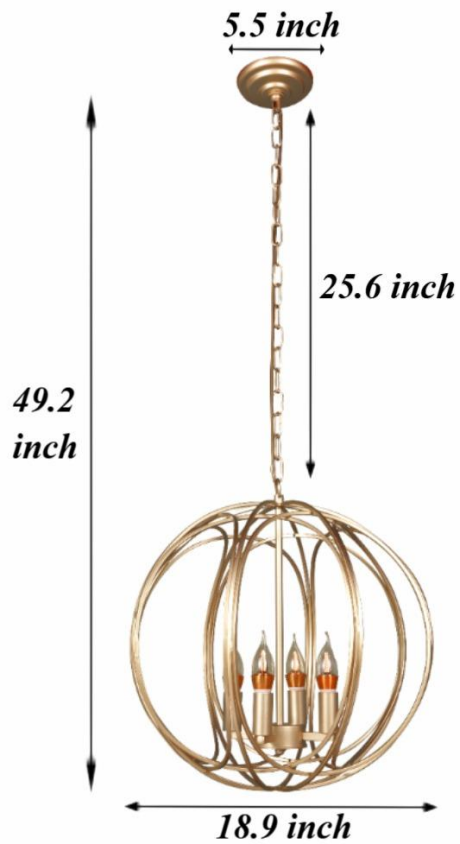

PRODUCT INFORMATION

E12 Bulbs X 4

(Containing warm light source)

Product Information

Material: wrought iron

Lamp body color: retro gold;

Dimensions after installation:

18.9 "(W) * 49.2" (H)

Light bulb model: E12 * 4

(including warm light source)