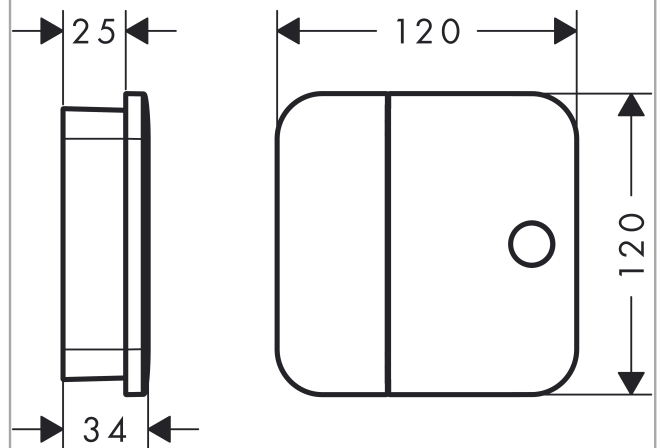

AXOR One
Shut-off valve for concealed installation
Finish: **Chrome** Article Number: **45771000**

product features

- comfortable turning on / off of outlets with large Select-paddle
- connection type: basic set
- 1 function
- connection dimension: DN15
- material: metal

Technology

Design awards

Product image

Scale drawing

AXOR One
Shut-off valve for concealed installation
Finish: **Chrome** Article Number: **45771000**

Exploded Drawing

Year of production: >10/15

AXOR One
Shut-off valve for concealed installation
 Finish: **Chrome** Article Number: **45771000**

Spare part list

Year of production: >10/15

Pos.		Article Number	PC	PU
1	escutcheon with handle	92743000	19	1
2	set of symbols	92541000	14	1
3	O-ring 13x2	98128000	1	1
4	Select-adapter	92219000	2	1
5	shut off unit	95758000	14	1
6	extension 25 mm	93421000	11	1
a	base body	45770180	99	1
b	Grease	90920000	5	1