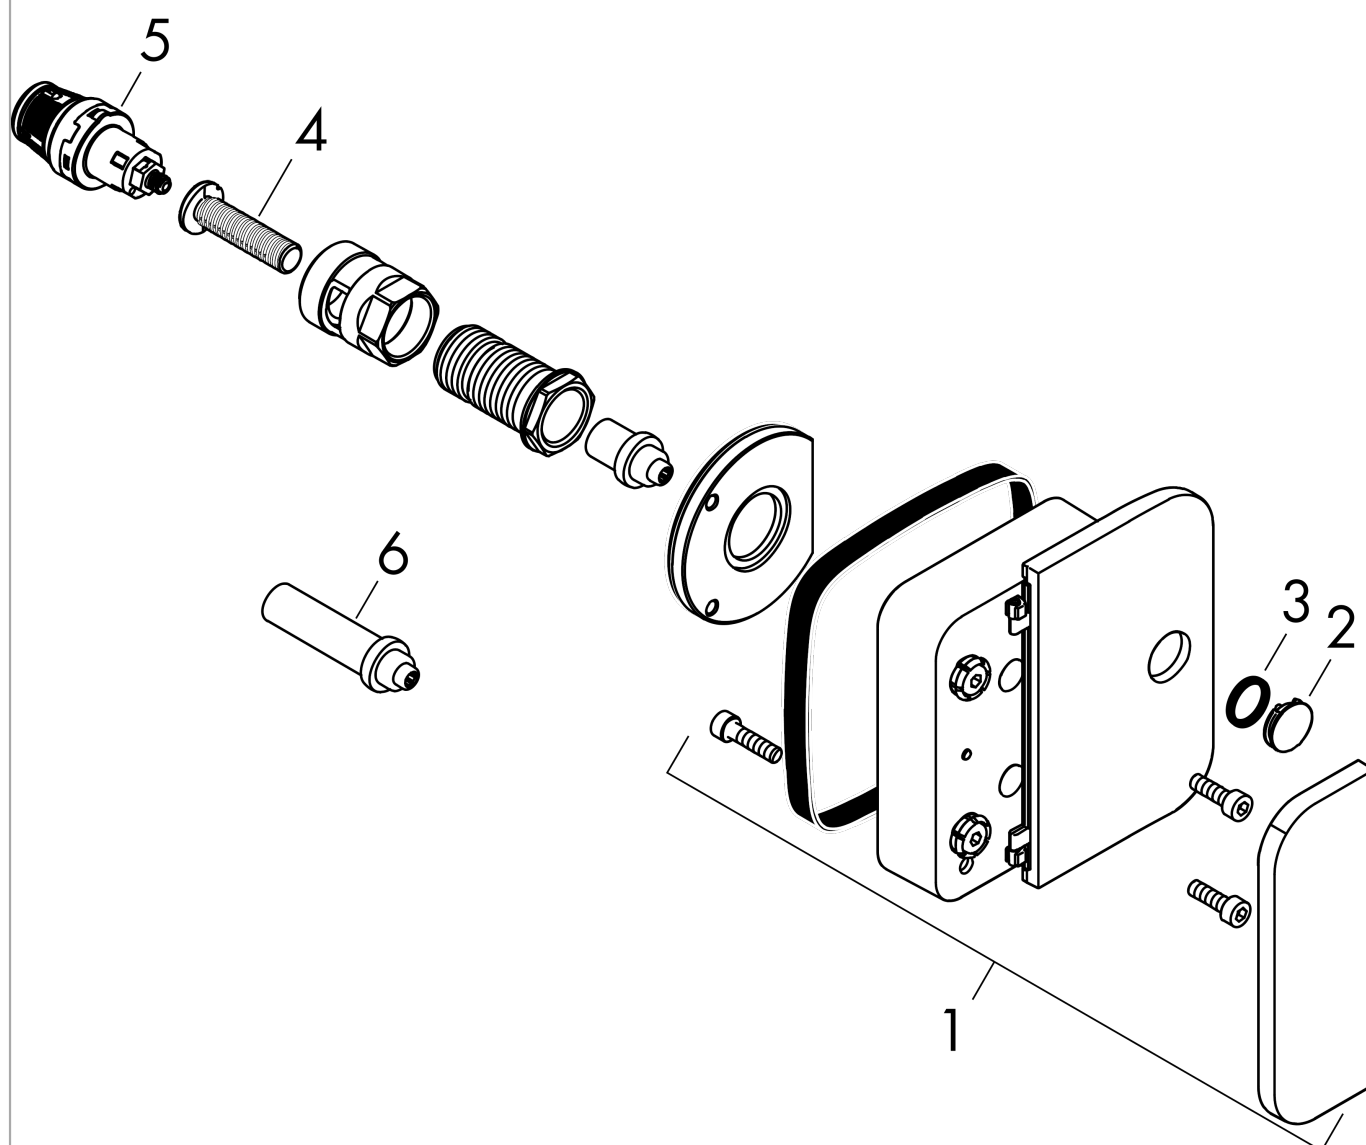

AXOR One
Shut-off valve for concealed installation
Finish: **Chrome** Article Number: **45771000**

product features

- comfortable turning on / off of outlets with large Select-paddle
- connection type: basic set
- 1 function
- connection dimension: DN15
- material: metal

Technology

Design awards

Product image

Scale drawing

AXOR One
Shut-off valve for concealed installation
Finish: **Chrome** Article Number: **45771000**

Exploded Drawing

Year of production: >10/15

AXOR One
Shut-off valve for concealed installation
 Finish: **Chrome** Article Number: **45771000**

Spare part list

Year of production: >10/15

Pos.		Article Number	PC	PU
1	escutcheon with handle	92743000	19	1
2	set of symbols	92541000	14	1
3	O-ring 13x2	98128000	1	1
4	Select-adapter	92219000	2	1
5	shut off unit	95758000	14	1
6	extension 25 mm	93421000	11	1
a	base body	45770180	99	1
b	Grease	90920000	5	1