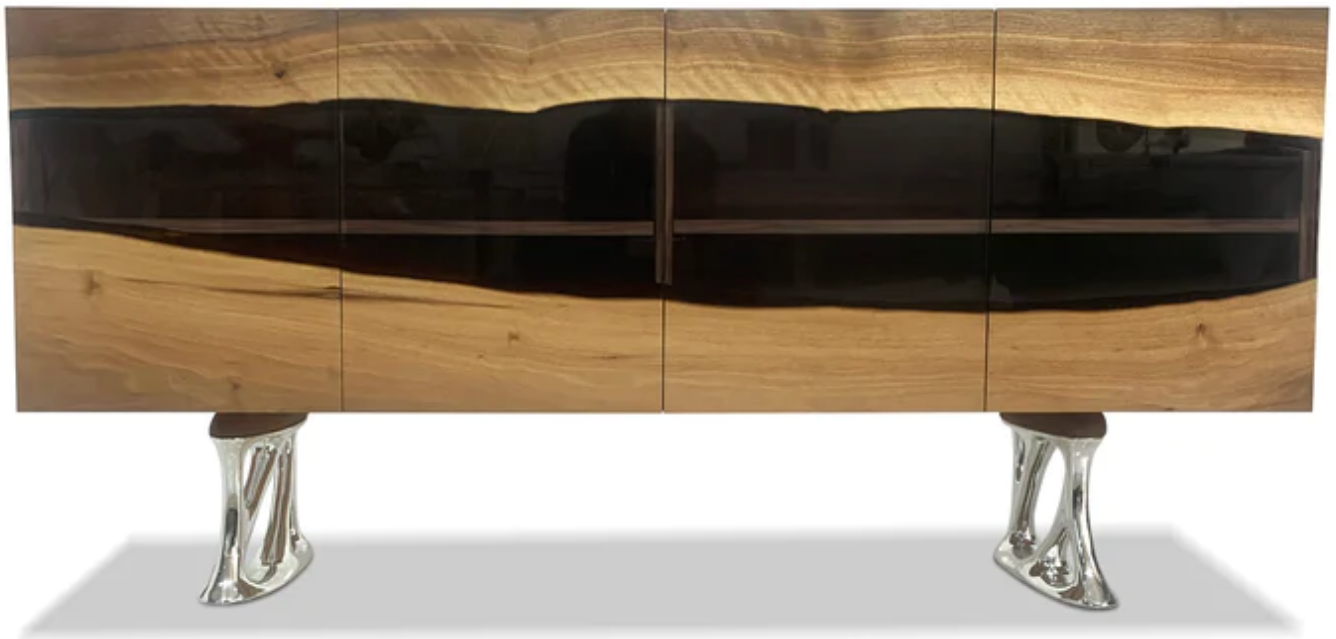

ARDITI COLLECTION®

MILON WALNUT CREDENZA
MODEL: ARD-021 L220 POLISHED CHROME
SIDEBOARD

contact@arditcollection.com

www.arditcollection.com

[/arditcollection](#)

ARDITI COLLECTION®

PRODUCT OVERVIEW

METAL

WOOD

RESIN

MADE TO ORDER / READY TO SHIP
CUSTOMIZABLE
WOOD SLAB APPROVAL PROCESS BEFORE PRODUCTION

MADE TO ORDER
YES
YES

FEATURES

OVERALL DEPTH:	19" (48CM)
OVERALL HEIGHT:	31,5" (80CM)
NUMBER OF DOOR:	4
DOOR MATERIAL:	WOOD & RESIN
WOOD TYPE:	WALNUT WOOD
WOOD FINISH:	NATURAL
RESIN TYPE:	TRANSPARENT
RESIN COLOR:	TIMBERWOLF
RESIN FINISH:	GLOSSY
BODY MATERIAL:	WALNUT WOOD
BODY FINISH:	NATURAL
BASE MATERIAL:	ALUMINUM
BASE FINISH:	POLISHED