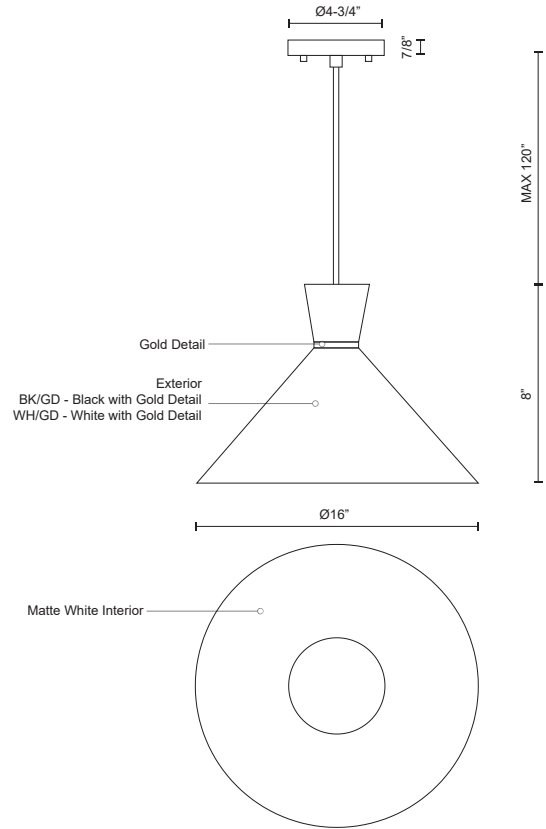

VANDERBILT 493216

PENDANTS

PROJECT

DESCRIPTION

Single-lamp pendant with conical aluminum shade with fine powder-coated finishes and anodized gold ring detail. Exterior shade colors are white or black, with matte white interior. Suspended by cloth cable

493216-WH/GD
White with Gold
detail

493216-BK/GD
Black with Gold
detail

SPECIFICATION DETAILS

* For custom options, consult factory for details.

Fixture Dimensions	D16" x H8"
Lamp Type	Incandescent, Medium Base
Wattage	1 x 60W
Voltage	120V
Shade Details	Spun Aluminum Shade
Adjustable	Yes
Wire Length	120" Max
Wire Type	Color Matching SVT Cord
Location	Dry
Bulbs Included	No
Warranty	5 Years
Canopy Dimensions	D4-3/4" x H7/8"