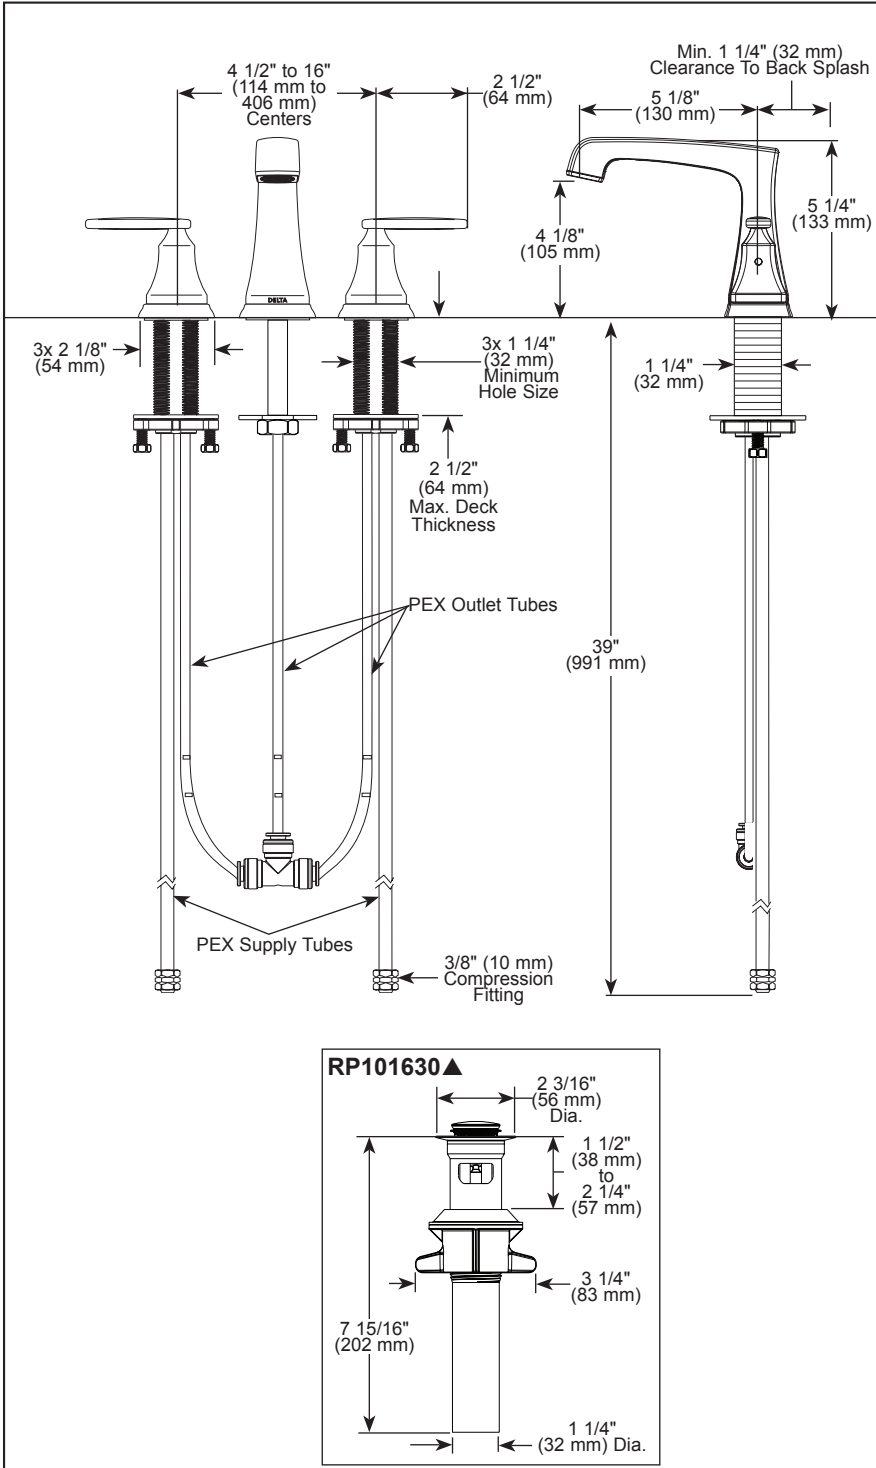

see what Delta can do™

BATHROOM FAUCETS

- Ashlyn® Bath Collection
- Two Handle Widespread Deck Mount
- 3 Hole Sink Applications

FEATURES:

- DIAMOND Seal® Technology

STANDARD SPECIFICATIONS:

- Max. flow rate 1.2 gpm @ 60 psi, 4.5 L/min @ 414 kPa
- Three-hole mount
- Diamond coated ceramic cartridge
- 3/8" O.D. straight PEX supply tubes
- 1/4 turn handle stops
- Models have metal push pop-up with overflow with plated flange and stopper

COMPLIES WITH:

- ASME A112.18.1 / CSA B125.1
- ASME A112.18.2 / CSA B125.2
- NSF/ANSI/CAN 61 & 372
- EPA WaterSense®
- ♿ ICC/ANSI A117.1 - Valve control only

▲ Designate proper finish suffix

Delta Faucet Company reserves the right (1) to make changes in specifications and materials, and (2) to change or discontinue models, both without notice or obligation. Dimensions are for reference only. See current full-line price book or www.deltafaucet.com for finish options and product availability.

CARACTÉRISTIQUES :

- Technologie DIAMOND Seal^{MD}

SPÉCIFICATIONS STANDARDS :

- Débit maximal 1,2 gal./min à 60 psi, 4,5 L/min à 414 kPa
- Installation à 3 trous
- Cartouche en céramique recouverte de diamants
- Tuyaux d'alimentation PEX droits de 3/8 po (10 mm) D.E.
- Poignées d'arrêt 1/4 de tour
- Les modèles ont un bouchon-poussoir métallique avec trop-plein avec bride et bouchon plaqués