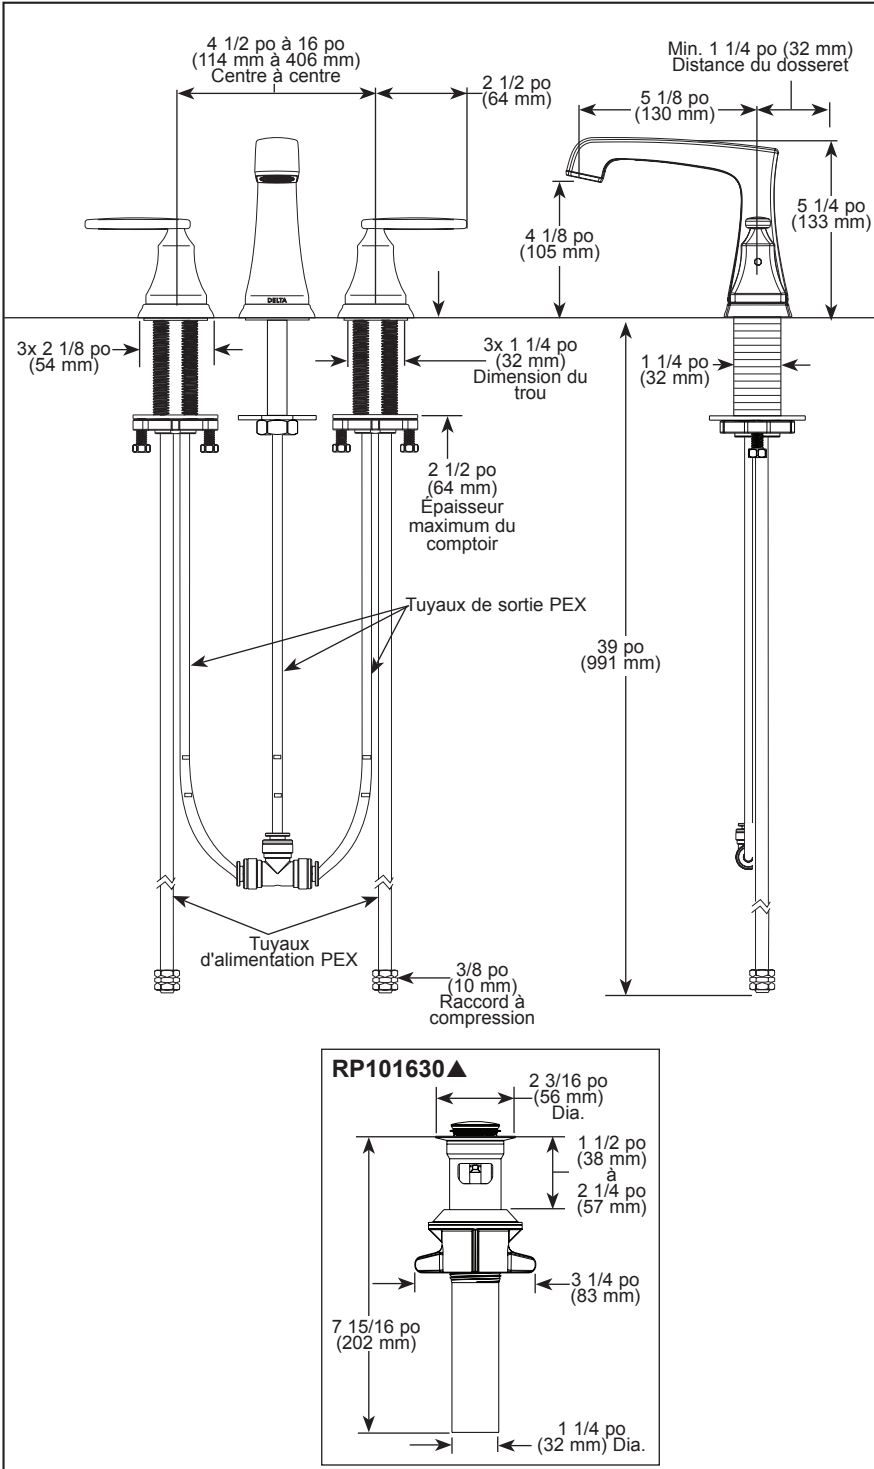

CONFORME À :

- ASME A112.18.1 / CSA B125.1
- ASME A112.18.2 / CSA B125.2
- NSF/ANSI/CAN 61 et 372
- EPA WaterSense^{MD}
- ♿ ICC / ANSI A117.1 - Contrôle de la soupape seulement