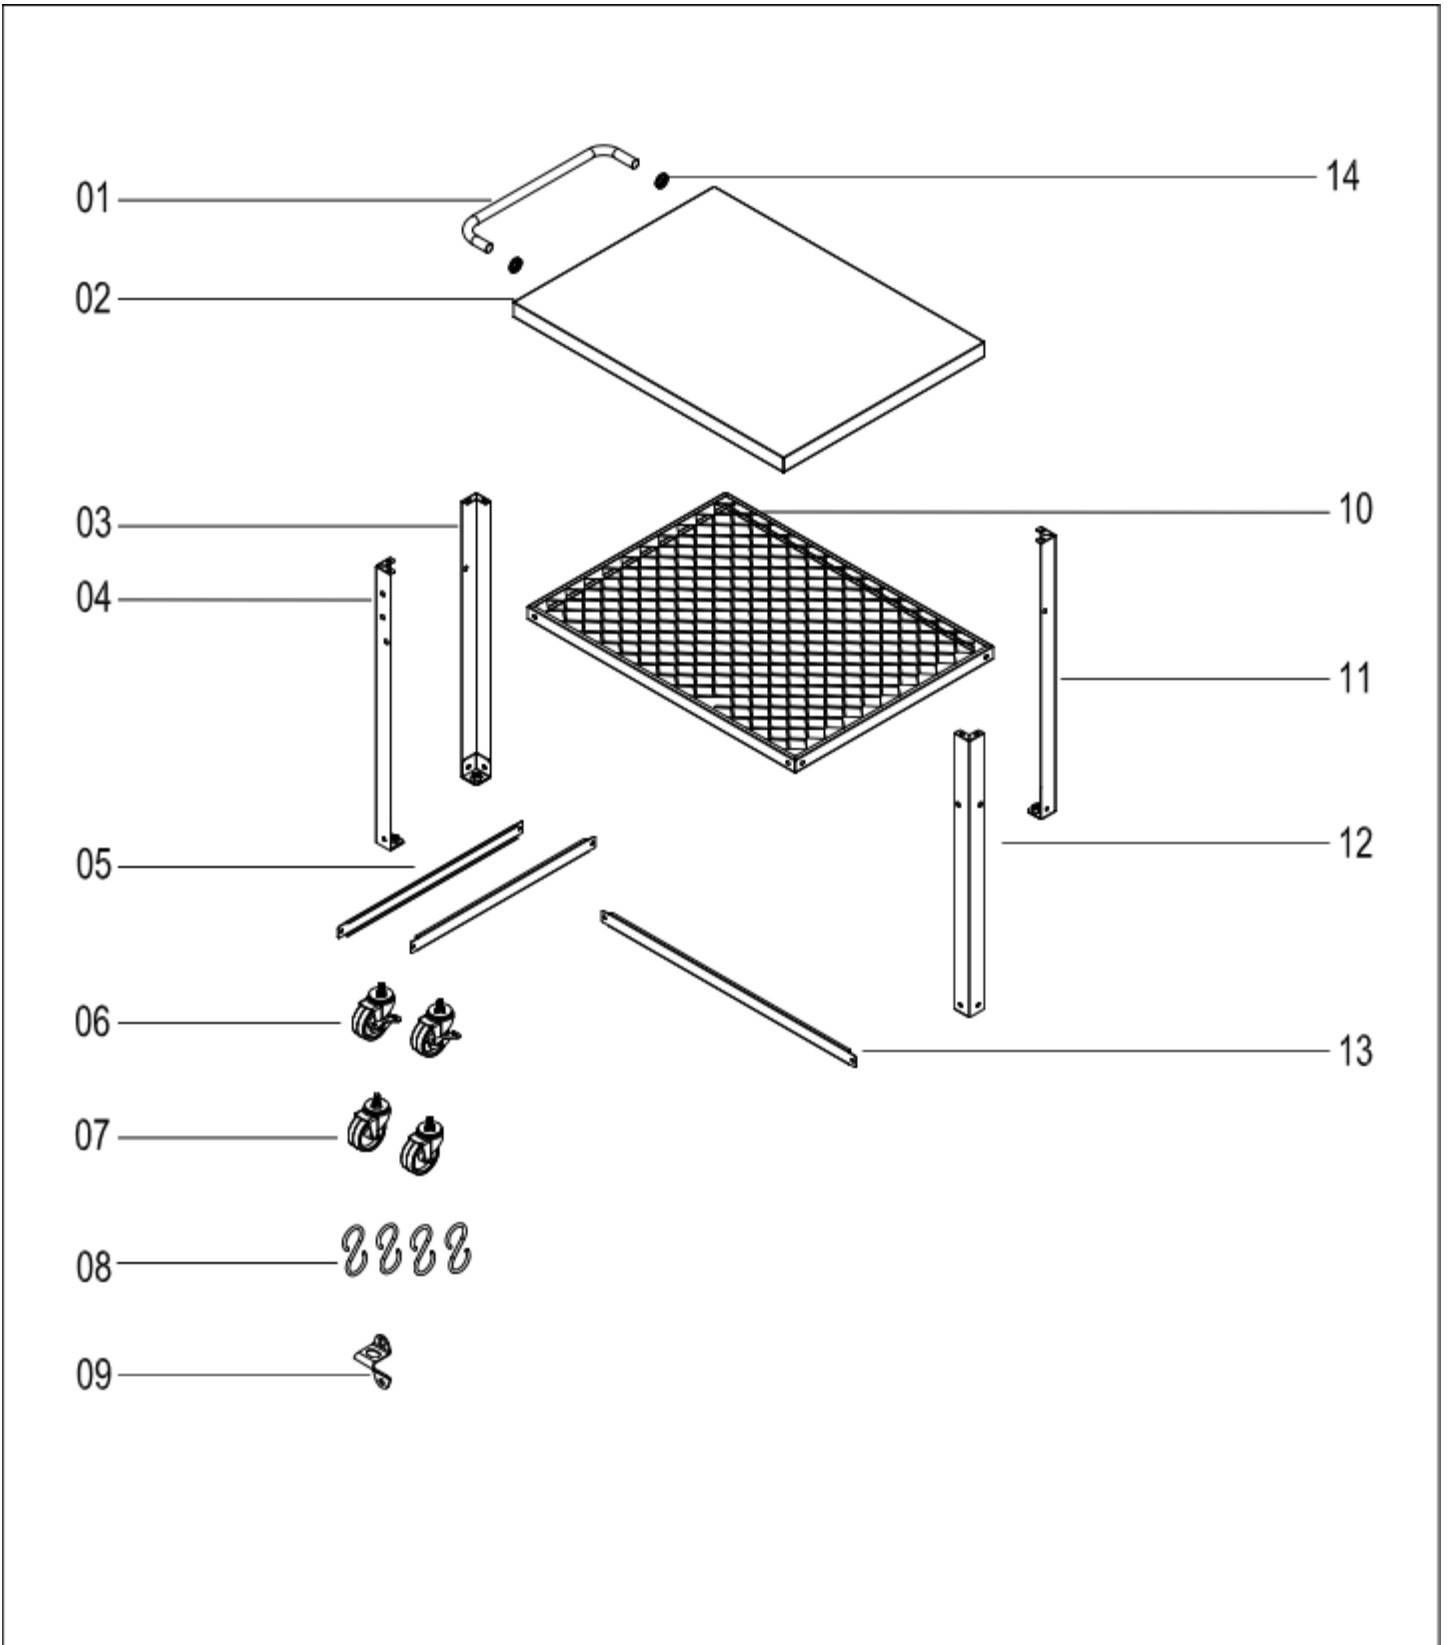

# IMPORTANT INSTRUCTIONS AND OPERATING MANUAL

**Model: GA8107**

**PACKAGE CONTENTS (GA8107)**

No.	Parts Name	Parts Diagram	Qty.
1	Lid Handle		1
2	Table		1
3	Left Back leg		1
4	Left Front leg		1
5	Light Right Brace		2
6	Caster, locking		2
7	Caster, unlocking		2
8	Hook		4
9	Bottle Opener		1
10	Bottom shelf		1

**PACKAGE CONTENTS (GA8107)**

No.	Parts Name	Parts Diagram	Qty.
11	Right Back leg		1
12	Right Front leg		1
13	Front Brace		1
14	Handle seat		2
<b>Hardware Contents</b>			
AA	M6x12 Screw		24
BB	M6x12 Screw		2