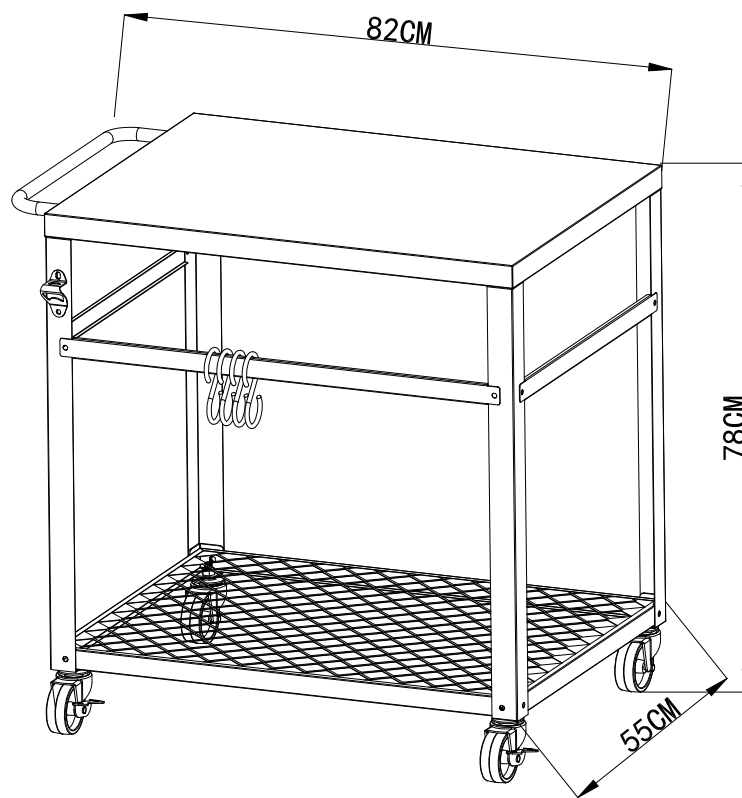

# IMPORTANT INSTRUCTIONS AND OPERATING MANUAL

**Model: GA8107**

**PACKAGE CONTENTS (GA8107)**

No.	Parts Name	Parts Diagram	Qty.
1	Lid Handle		1
2	Table		1
3	Left Back leg		1
4	Left Front leg		1
5	Light Right Brace		2
6	Caster, locking		2
7	Caster, unlocking		2
8	Hook		4
9	Bottle Opener		1
10	Bottom shelf		1

**PACKAGE CONTENTS (GA8107)**

No.	Parts Name	Parts Diagram	Qty.
11	Right Back leg		1
12	Right Front leg		1
13	Front Brace		1
14	Handle seat		2
<b>Hardware Contents</b>			
AA	M6x12 Screw		24
BB	M6x12 Screw		2