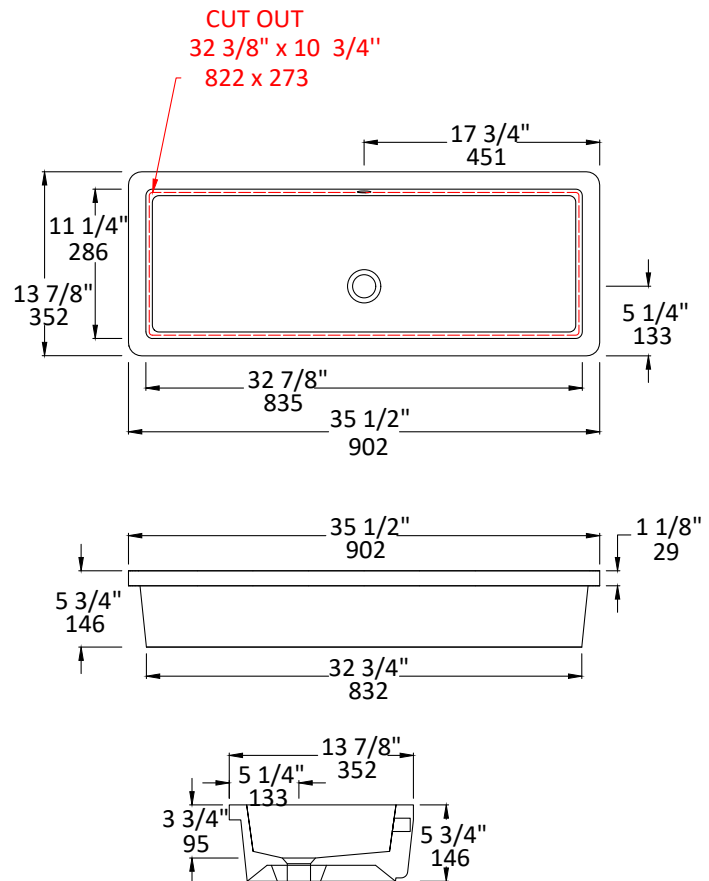

Specifications:

| | |
|-----------------------------|---|
| Installation | Undercounter |
| Interior Dimensions: | 32 7/8" w x 11 1/4" d x 3 3/4" h |
| Exterior Dimensions: | 35 1/2" w x 13 7/8" d x 5 3/4" h |
| Material: | Porcelain |
| Weight: | 40 lbs |
| Overflow: | Yes |
| Finishes: | 001 - White MB - Matte Black |
| Faucet Holes: | N/A |
| Cutout Size: | 32 3/8" x 10 3/4" (template available upon request) |
| Drain Hole Size: | Ø 1 3/4" |

Features:

- Porcelain sink with overflow
- Single glazed
- Template for cut-out is available upon request
- Inside corner radius 1/4"

Codes + Standards:

- Meets and exceeds applicable national codes and standards

ADA compliant when installed to specific requirements of this regulation

Recommended Items:

- European drain with overflow
 - 7100-130F
 - 7100-160F

LACAVA reserves the right to revise any dimension or information on this sheet without notice. Dimensions are nominal and may vary within an industry accepted tolerance of 1/4". Drawings provided herein are meant to give the user an idea of the product and are not made to scale.