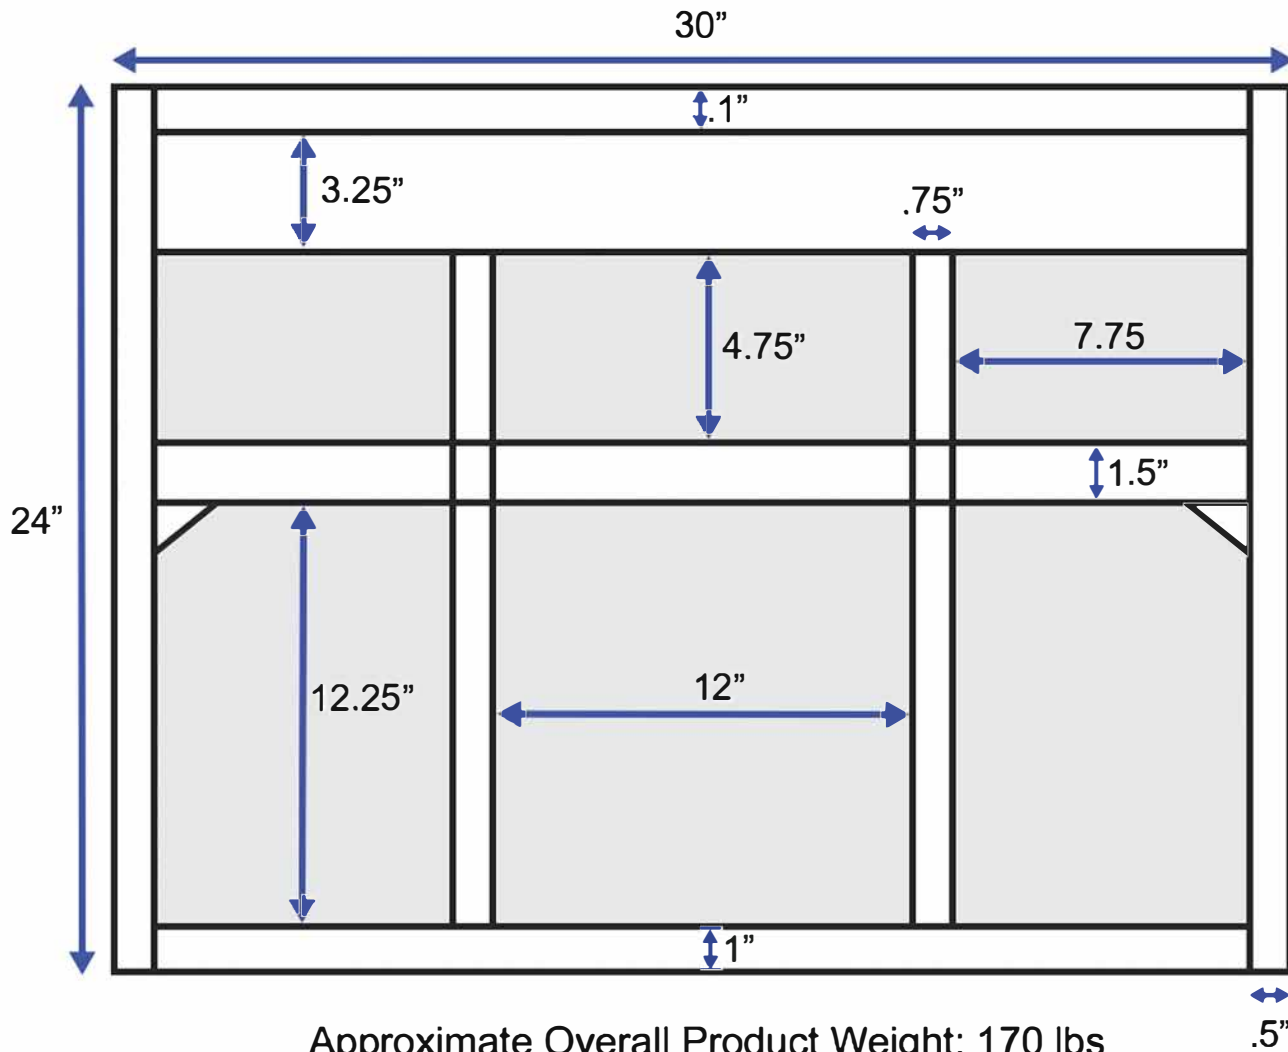

# 30-inch Vanity (Back View)

All measurements are approximate and rounded to the nearest quarter inch.  
Please allow for a slight margin of error.