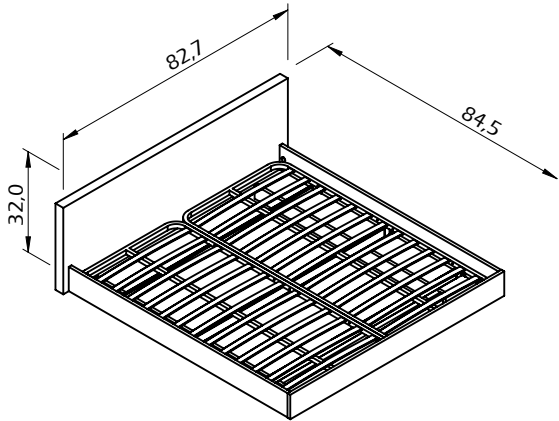

Technical Information

FLOAT BED EAST KING

TEMAHOME

60min