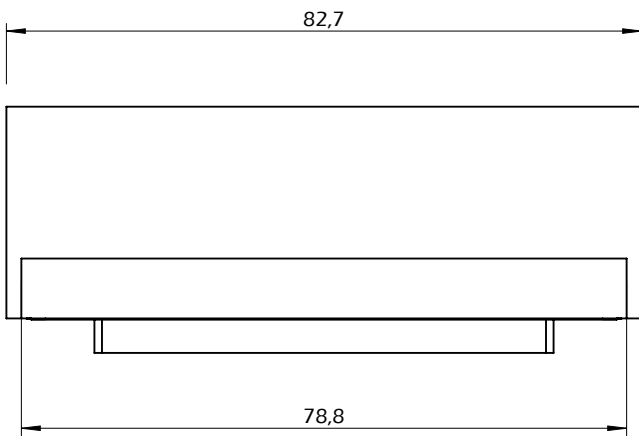

Technical Information

FLOAT BED EAST KING

TEMAHOME

60min