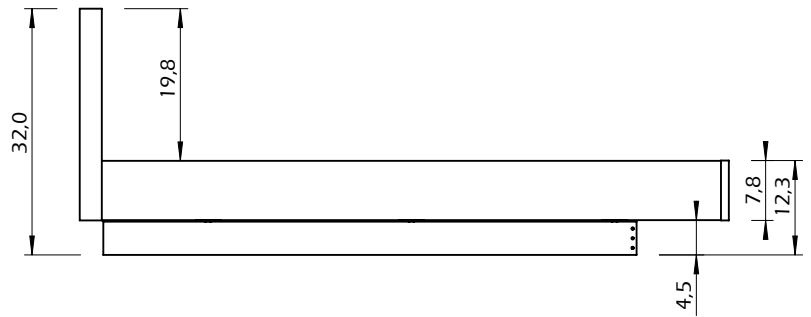

Technical Information

FLOAT BED EAST KING

TEMAHOME

60min