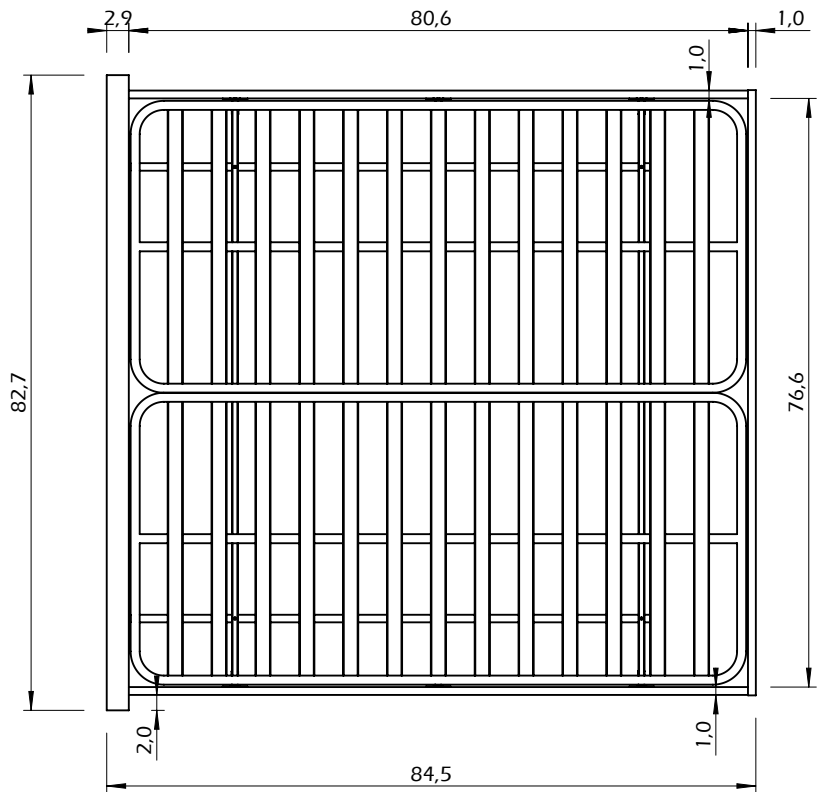

Technical Information

FLOAT BED EAST KING

TEMAHOME

60min