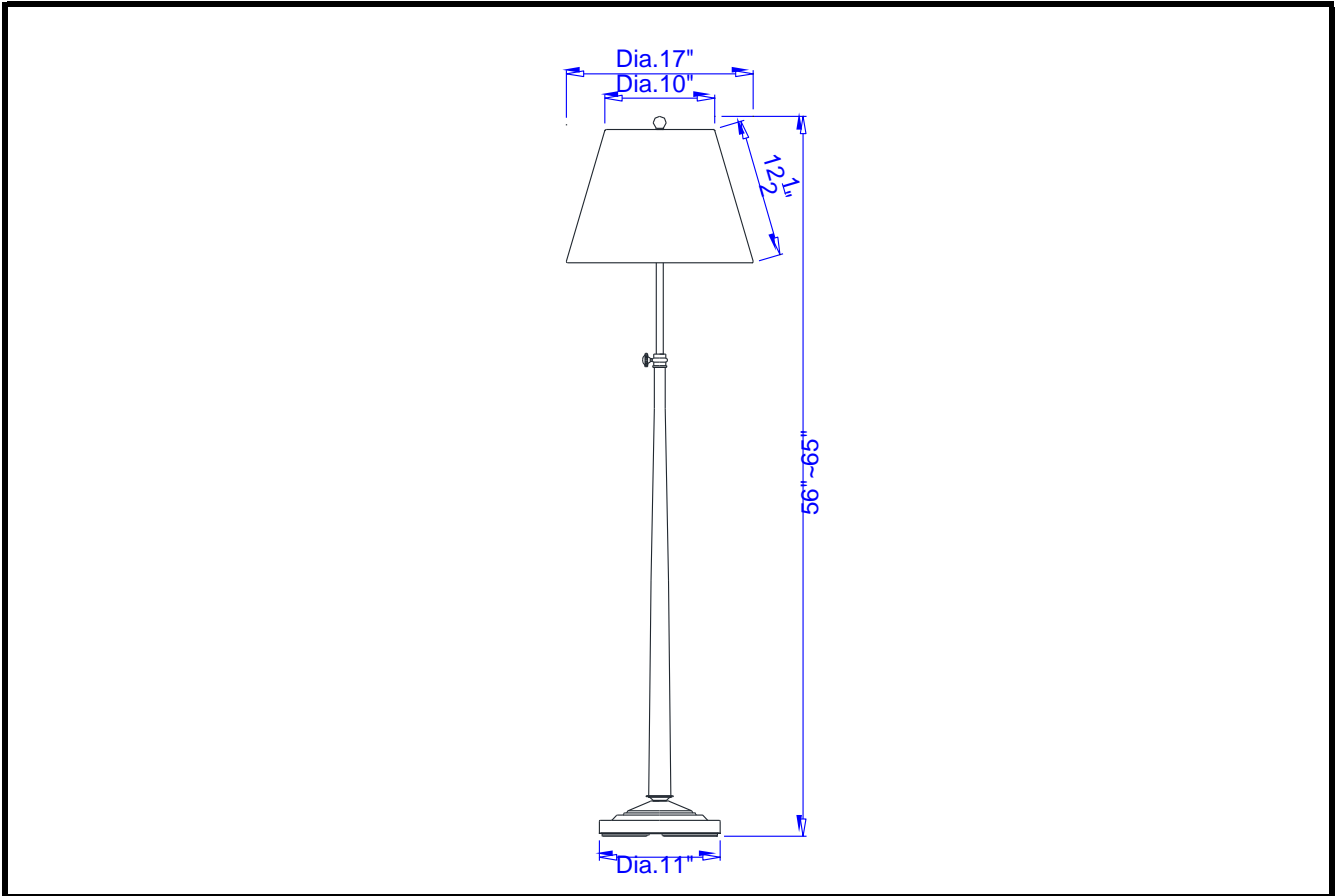

Type: _____

Project: _____

Catalog No.: _____

Lamp/Wattage: _____

Specifications subject to change without notice

Description: 150W 3 way adjustable floor lamp with burlap shade

Material: Metal

Finish : ORB (Oil Rubbed Bronze)

Height: 56 1/4"~64 3/4"

Base Width: Dia.11"

Wattage : 150W

Socket : Medium Base (E27)

Switch: 3-way

Bulb: Incandescent, CFL

Wire Length: 6'

Wire Color: Black

Material: Fabric

Shade size: 10"x17"x12 1/2"

Certificate :  US