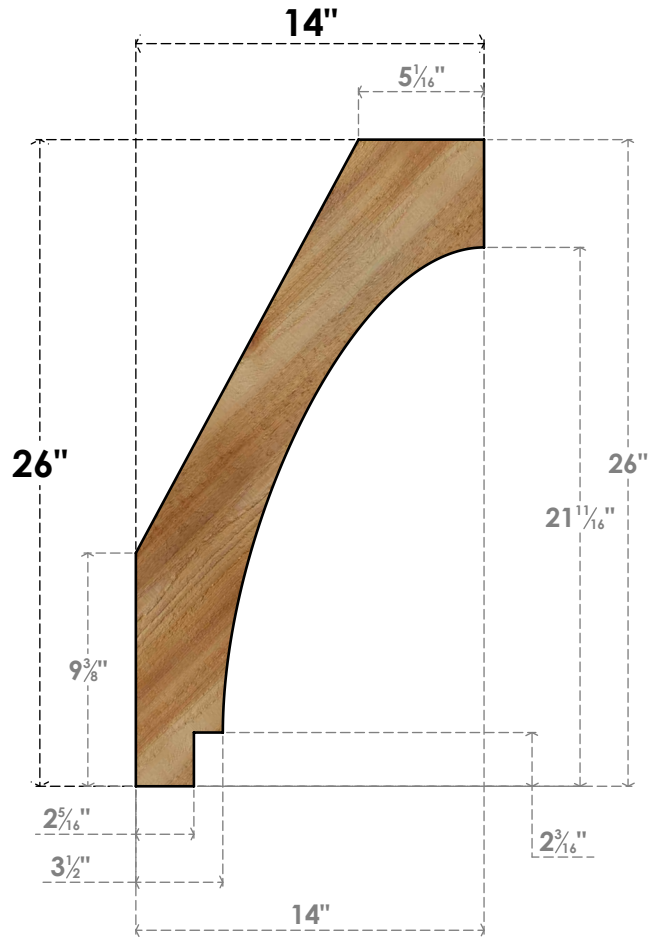

BRC04X14X26IMP00RWR

4"W X 14"D X 26"H IMPERIAL ROUGH SAWN BRACE, WESTERN RED CEDAR

SIDE

FRONT

EKENA MILLWORK
 2300 WEST MAIN ST.
 CLARKSVILLE, TX 75426
 TOLL FREE: 866-607-0453
 WWW.EKENAMILLWORK.COM

NOTES