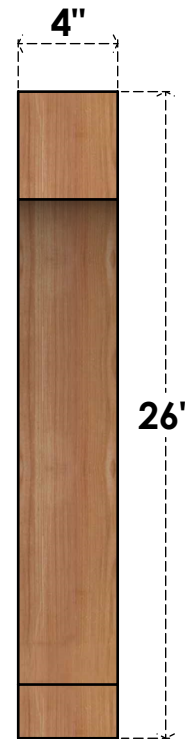

BRC04X14X26IMP00RWR

4"W X 14"D X 26"H IMPERIAL ROUGH SAWN BRACE, WESTERN RED CEDAR

SIDE

FRONT

EKENA MILLWORK
 2300 WEST MAIN ST.
 CLARKSVILLE, TX 75426
 TOLL FREE: 866-607-0453
 WWW.EKENAMILLWORK.COM

NOTES

1. INSTALLATION TO BE COMPLETED IN ACCORDANCE WITH MANUFACTURER'S SPECIFICATIONS.
2. DRAWING MAY NOT BE TO SCALE
3. THIS DRAWING IS INTENDED FOR DESIGN AND PLANNING PURPOSES ONLY.
4. ALL INFORMATION CONTAINED HEREIN WAS CURRENT AT THE TIME OF DEVELOPMENT BUT MUST BE REVIEWED AND APPROVED BY THE PRODUCT MANUFACTURER TO BE CONSIDERED ACCURATE.
5. PRODUCTS ARE NOT KILN DRIED. THIS ITEM IS UNIQUE AND WILL CONTAIN THE NATURAL VARIATIONS THAT THE WOOD SPECIES OFFERS. THIS MAY RESULT IN VARIATIONS UP TO 1/4"